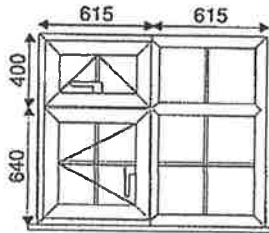

1805w x 1040h (Basic Frame Size)
1 - 1805w x 1070h, 30mm Cill
Viewed Outside
Style Desc: 27

Window No: 5 of 6
Location: Frame 5
Spec No: Supply Only
Reinforcement: Std

Extras:

- 1 - 1905mm: 155 Cill White
- 1 - Int Bd Window Price White
- 3 - Handle White
- 1 - 435x848 4clear-20-4LowE -Silver Sp/Bar Geo Grill 18mm White Argon Gas
- 1 - 467x235 4clear-20-4LowE -Silver Sp/Bar Geo Grill 18mm White Argon Gas
- 1 - 435x848 4clear-20-4LowE -Silver Sp/Bar Geo Grill 18mm White Argon Gas
- 1 - 565x573 4clear-20-4LowE -Silver Sp/Bar Geo Grill 18mm White Argon Gas

Furniture:

- Std Hinge
- S/Bolt Ext (861-1260)
- ShootBolt Gearbox
- ShootBolt Keep
- S/Bolt Ext (461-860)

Cill:

155 Cill White (1905mm)

Qty	Size	Description
1	435x 848	4clear-20-4LowE -Silver Sp/Bar Geo Grill 18mm White Argon Gas
1	467x 235	4clear-20-4LowE -Silver Sp/Bar Geo Grill 18mm White Argon Gas
1	435x 848	4clear-20-4LowE -Silver Sp/Bar Geo Grill 18mm White Argon Gas
1	565x 573	4clear-20-4LowE -Silver Sp/Bar Geo Grill 18mm White Argon Gas

1230w x 1040h (Basic Frame Size)
1 - 1230w x 1070h, 30mm Cill
Viewed Outside
Style Desc: 33L

Window No: 6 of 6
Location: Frame 6
Spec No: Supply Only
Reinforcement: Std

Extras:

- 1 - 1330mm: 155 Cill White
- 1 - Int Bd Window Price White
- 2 - Handle White
- 1 - 450x235 4clear-20-4LowE -Silver Sp/Bar Geo Grill 18mm White Argon Gas
- 1 - 548x333 4clear-20-4LowE -Silver Sp/Bar Geo Grill 18mm White Argon Gas
- 1 - 450x475 4clear-20-4LowE -Silver Sp/Bar Geo Grill 18mm White Argon Gas