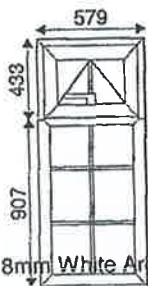

Window No: 1 of 6
Location: Bay 1:1:1
Spec No: Supply Only
Reinforcement: Full

1 - 579w x 1340h (Basic Frame Size)
1 - 579w x 1370h, 30mm Cill
Viewed Outside
Style Desc: 3

Extras:

- 1 - 579mm: FULLY REINFORCE STD Int Bead
- 1 - Int Bd Window Price White
- 1 - Handle White
- 1 - 387x268 4clear-20-4LowE Tough -Silver Sp/Bar Geo Grill 18mm White Argon Gas
- 1 - 485x840 4clear-20-4LowE Tough -Silver Sp/Bar Geo Grill 18mm White Argon Gas

Furniture:

Std Hinge
S/Bolt Ext (461-860)
ShootBolt Gearbox
ShootBolt Keep

Cill:

155 Cill White (0mm)

Qty	Size	Description
1	387x 268	4clear-20-4LowE Tough -Silver Sp/Bar Geo Grill 18mm White Argon Gas
1	485x 840	4clear-20-4LowE Tough -Silver Sp/Bar Geo Grill 18mm White Argon Gas

1805w x 1040h (Basic Frame Size)
1 - 1805w x 1070h, 30mm Cill
Viewed Outside
Style Desc: 27

Window No: 5 of 6
Location: Frame 5
Spec No: Supply Only
Reinforcement: Std

Extras:

- 1 - 1905mm: 155 Cill White
- 1 - Int Bd Window Price White
- 3 - Handle White
- 1 - 435x848 4clear-20-4LowE -Silver Sp/Bar Geo Grill 18mm White Argon Gas
- 1 - 467x235 4clear-20-4LowE -Silver Sp/Bar Geo Grill 18mm White Argon Gas
- 1 - 435x848 4clear-20-4LowE -Silver Sp/Bar Geo Grill 18mm White Argon Gas
- 1 - 565x573 4clear-20-4LowE -Silver Sp/Bar Geo Grill 18mm White Argon Gas

1230w x 1040h (Basic Frame Size)
1 - 1230w x 1070h, 30mm Cill
Viewed Outside
Style Desc: 33L

Window No: 6 of 6
Location: Frame 6
Spec No: Supply Only
Reinforcement: Std

Extras:

- 1 - 1330mm: 155 Cill White
- 1 - Int Bd Window Price White
- 2 - Handle White
- 1 - 450x235 4clear-20-4LowE -Silver Sp/Bar Geo Grill 18mm White Argon Gas
- 1 - 548x333 4clear-20-4LowE -Silver Sp/Bar Geo Grill 18mm White Argon Gas
- 1 - 450x475 4clear-20-4LowE -Silver Sp/Bar Geo Grill 18mm White Argon Gas