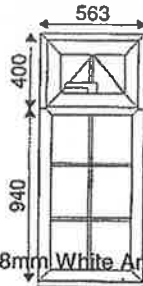

Size	Description
371x 235	4clear-20-4LowE Tough -Silver Sp/Bar Geo Grill 18mm White Argon Gas
469x 873	4clear-20-4LowE Tough -Silver Sp/Bar Geo Grill 18mm White Argon Gas

System	Rehau S706
Group	60mm Internal Bead Window White
Outer Frame	60mm Outer Int Bead White
Casement Sash	75mm T BEV Sash White
Cill	155 Cill White
Reinforcement	Full
Main Handles	White
Main Hinges	Std Hinge
Main Lock	Shoot Bolt
Drainage	Concealed
Bead	Ogee Bead
Gasket	Black Gasket
Glass Type	4clear-20-4LowE Tough -Silver Sp/Bar Geo Grill 18mm White Argon Gas