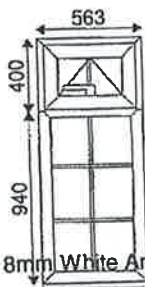

Window No: 1 of 6
Location: Bay 1:1:1
Spec No: Supply Only
Reinforcement: Full

1 - 579w x 1340h (Basic Frame Size)
1 - 579w x 1370h, 30mm Cill
Viewed Outside
Style Desc: 3

Extras:

- 1 - 579mm: FULLY REINFORCE STD Int Bead
- 1 - Int Bd Window Price White
- 1 - Handle White
- 1 - 387x268 4clear-20-4LowE Tough -Silver Sp/Bar Geo Grill 18mm White Argon Gas
- 1 - 485x840 4clear-20-4LowE Tough -Silver Sp/Bar Geo Grill 18mm White Argon Gas

Furniture:

Std Hinge
S/Bolt Ext (461-860)
ShootBolt Gearbox
ShootBolt Keep

Cill:

155 Cill White (0mm)

Qty	Size	Description
1	387x 268	4clear-20-4LowE Tough -Silver Sp/Bar Geo Grill 18mm White Argon Gas
1	485x 840	4clear-20-4LowE Tough -Silver Sp/Bar Geo Grill 18mm White Argon Gas

1 - 563w x 1340h (Basic Frame Size)
1 - 563w x 1370h, 30mm Cill
Viewed Outside
Style Desc: 3

Window No: 2 of 6
Location: Bay 1:2:1
Spec No: Supply Only
Reinforcement: Full

Extras:

- 1 - 563mm: FULLY REINFORCE STD Int Bead
- 1 - Int Bd Window Price White
- 1 - Handle White
- 1 - 371x235 4clear-20-4LowE Tough -Silver Sp/Bar Geo Grill 18mm White Argon Gas
- 1 - 469x873 4clear-20-4LowE Tough -Silver Sp/Bar Geo Grill 18mm White Argon Gas

1230w x 1040h (Basic Frame Size)
1 - 1230w x 1070h, 30mm Cill
Viewed Outside
Style Desc: 33L

Window No: 6 of 6
Location: Frame 6
Spec No: Supply Only
Reinforcement: Std

Extras:

- 1 - 1330mm: 155 Cill White
- 1 - Int Bd Window Price White
- 2 - Handle White
- 1 - 450x235 4clear-20-4LowE -Silver Sp/Bar Geo Grill 18mm White Argon Gas
- 1 - 548x333 4clear-20-4LowE -Silver Sp/Bar Geo Grill 18mm White Argon Gas
- 1 - 450x475 4clear-20-4LowE -Silver Sp/Bar Geo Grill 18mm White Argon Gas