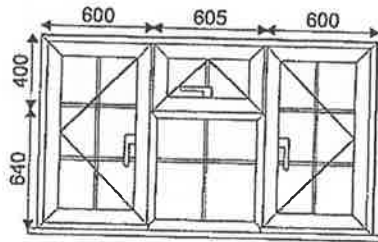

235
873

4clear-20-4LowE Tough -Silver Sp/Bar Geo Grill 18mm White Argon Gas
4clear-20-4LowE Tough -Silver Sp/Bar Geo Grill 18mm White Argon Gas

Item Rehau S706
Group 60mm Internal Bead Window White
Outer Frame 60mm Outer Int Bead White
Casement Sash 75mm T BEV Sash White
Cill 155 Cill White
Reinforcement Std
Main Handles White
Main Hinges Std Hinge
Main Lock Shoot Bolt
Drainage Concealed
Bead Ogee Bead
Gasket Black Gasket
Glass Type 4clear-20-4LowE -Silver Sp/Bar Geo Grill 18mm White Argon Gas

1805w x 1040h (Basic Frame Size)
1 - 1805w x 1070h, 30mm Cill
Viewed Outside
Style Desc: 27

Window No: 5 of 6
Location: Frame 5
Spec No: Supply Only
Reinforcement: Std

Extras:

- 1 - 1905mm: 155 Cill White
- 1 - Int Bd Window Price White
- 3 - Handle White
- 1 - 435x848 4clear-20-4LowE -Silver Sp/Bar Geo Grill 18mm White Argon Gas
- 1 - 467x235 4clear-20-4LowE -Silver Sp/Bar Geo Grill 18mm White Argon Gas
- 1 - 435x848 4clear-20-4LowE -Silver Sp/Bar Geo Grill 18mm White Argon Gas
- 1 - 565x573 4clear-20-4LowE -Silver Sp/Bar Geo Grill 18mm White Argon Gas

Furniture:

- Std Hinge
- S/Bolt Ext (861-1260)
- ShootBolt Gearbox
- ShootBolt Keep
- S/Bolt Ext (461-860)

Cill:

155 Cill White (1905mm)

Qty	Size	Description
1	435x 848	4clear-20-4LowE -Silver Sp/Bar Geo Grill 18mm White Argon Gas
1	467x 235	4clear-20-4LowE -Silver Sp/Bar Geo Grill 18mm White Argon Gas
1	435x 848	4clear-20-4LowE -Silver Sp/Bar Geo Grill 18mm White Argon Gas
1	565x 573	4clear-20-4LowE -Silver Sp/Bar Geo Grill 18mm White Argon Gas

System Rehau S706
Group 60mm Internal Bead Window White
Outer Frame 60mm Outer Int Bead White
Casement Sash 75mm T BEV Sash White
Cill 155 Cill White
Reinforcement Std
Main Handles White
Main Hinges Std Hinge
Main Lock Shoot Bolt
Drainage Concealed
Bead Ogee Bead
Gasket Black Gasket
Glass Type 4clear-20-4LowE -Silver Sp/Bar Geo Grill 18mm White Argon Gas