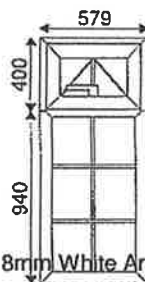

Furniture:

Std Hinge
 S/Bolt Ext (461-860)
 ShootBolt Gearbox
 ShootBolt Keep

Cill:

155 Cill White (0mm)

Qty	Size	Description
1	371x 235	4clear-20-4LowE Tough -Silver Sp/Bar Geo Grill 18mm White Argon Gas
1	469x 873	4clear-20-4LowE Tough -Silver Sp/Bar Geo Grill 18mm White Argon Gas

Window No: 4 of 6
 Location: Bay 1:4:1
 Spec No: Supply Only
 Reinforcement: Full

1 - 579w x 1340h (Basic Frame Size)
 1 - 579w x 1370h, 30mm Cill
 Viewed Outside
 Style Desc: 3

Extras:

- 1 - 579mm: FULLY REINFORCE STD Int Bead
- 1 - Int Bd Window Price White
- 1 - Handle White
- 1 - 387x235 4clear-20-4LowE Tough -Silver Sp/Bar Geo Grill 18mm White Argon Gas
- 1 - 485x873 4clear-20-4LowE Tough -Silver Sp/Bar Geo Grill 18mm White Argon Gas

1805w x 1040h (Basic Frame Size)
1 - 1805w x 1070h, 30mm Cill
Viewed Outside
Style Desc: 27

Window No: 5 of 6
Location: Frame 5
Spec No: Supply Only
Reinforcement: Std

Extras:

- 1 - 1905mm: 155 Cill White
- 1 - Int Bd Window Price White
- 3 - Handle White
- 1 - 435x848 4clear-20-4LowE -Silver Sp/Bar Geo Grill 18mm White Argon Gas
- 1 - 467x235 4clear-20-4LowE -Silver Sp/Bar Geo Grill 18mm White Argon Gas
- 1 - 435x848 4clear-20-4LowE -Silver Sp/Bar Geo Grill 18mm White Argon Gas
- 1 - 565x573 4clear-20-4LowE -Silver Sp/Bar Geo Grill 18mm White Argon Gas

1230w x 1040h (Basic Frame Size)
1 - 1230w x 1070h, 30mm Cill
Viewed Outside
Style Desc: 33L

Window No: 6 of 6
Location: Frame 6
Spec No: Supply Only
Reinforcement: Std

Extras:

- 1 - 1330mm: 155 Cill White
- 1 - Int Bd Window Price White
- 2 - Handle White
- 1 - 450x235 4clear-20-4LowE -Silver Sp/Bar Geo Grill 18mm White Argon Gas
- 1 - 548x333 4clear-20-4LowE -Silver Sp/Bar Geo Grill 18mm White Argon Gas
- 1 - 450x475 4clear-20-4LowE -Silver Sp/Bar Geo Grill 18mm White Argon Gas