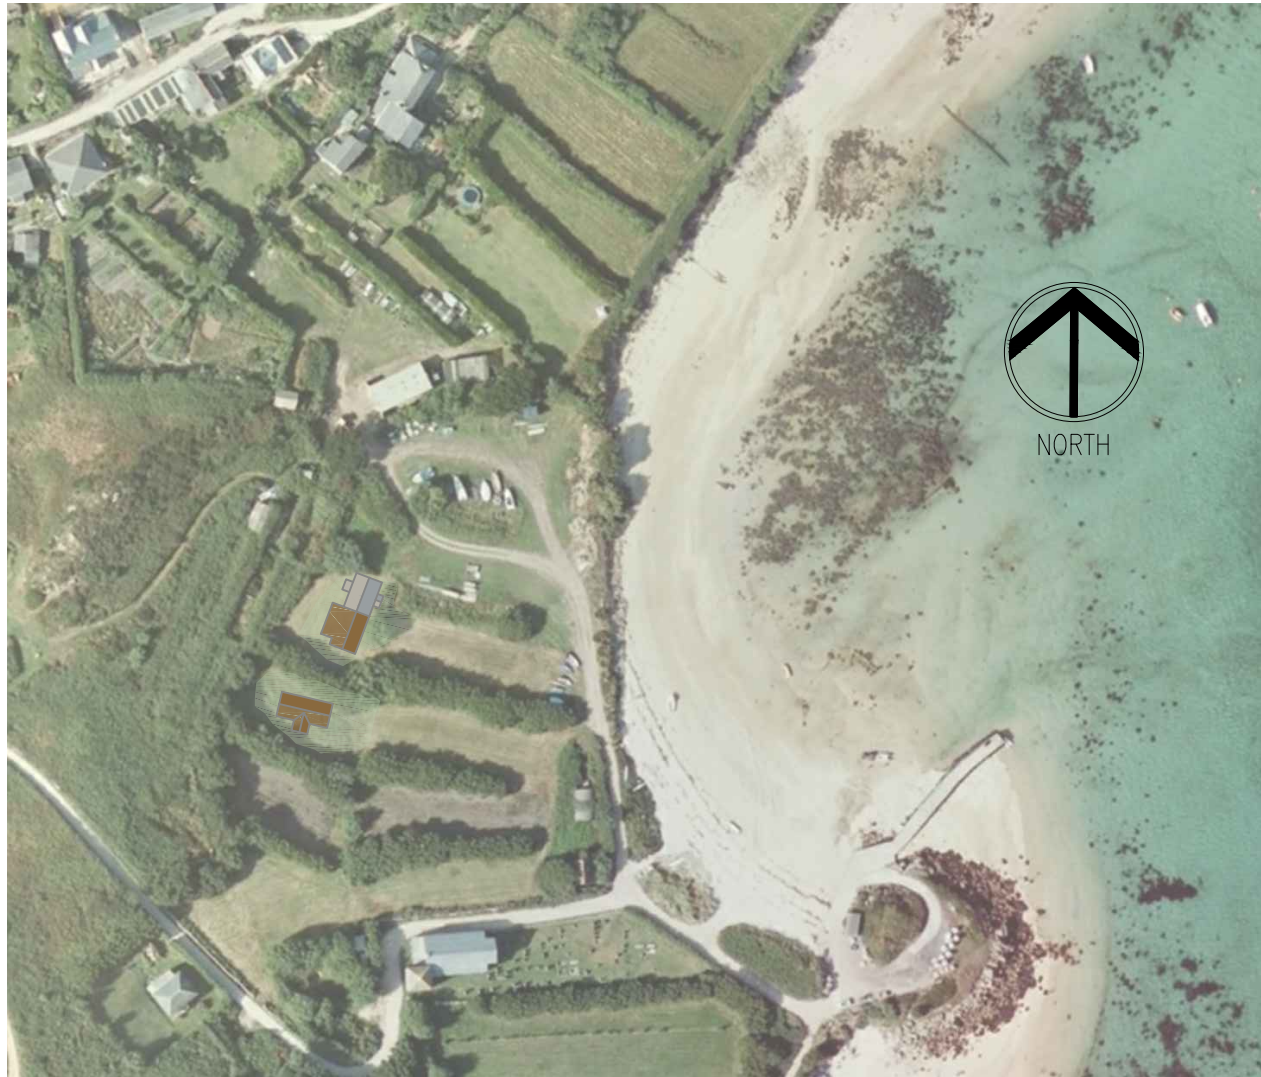

View from the beach

No.	Date	Revision	Initial
<p>NOTES. C This drawing is copyright:- Figured dimensions must be taken in preference to scaled dimensions. Contractors, Sub-contractors and Suppliers must verify all dimensions on site before commencing work or preparing shop drawings.</p>			
 DUCHY of CORNWALL			
WESTERN DISTRICT Duchy of Cornwall Restormel Estate Office Lostwithiel Cornwall PL22 0HN 01579 343149		DARTMOOR Duchy of Cornwall Princetown Yelverton Devon PL20 6QF 01822 890205	
ISLES OF SCILLY Duchy of Cornwall St. Mary's Isles of Scilly TR21 0LS 01720 422508			
Manor Isles of Scilly			
Project. Kenython Replacement			
Detail. Artists impressions			
Scale. NTS			
Drawing No. IOS-BRYHER-KEN-SK01		Revision No. .	
Drawn by. GFL			
Date. 24/05/2017			