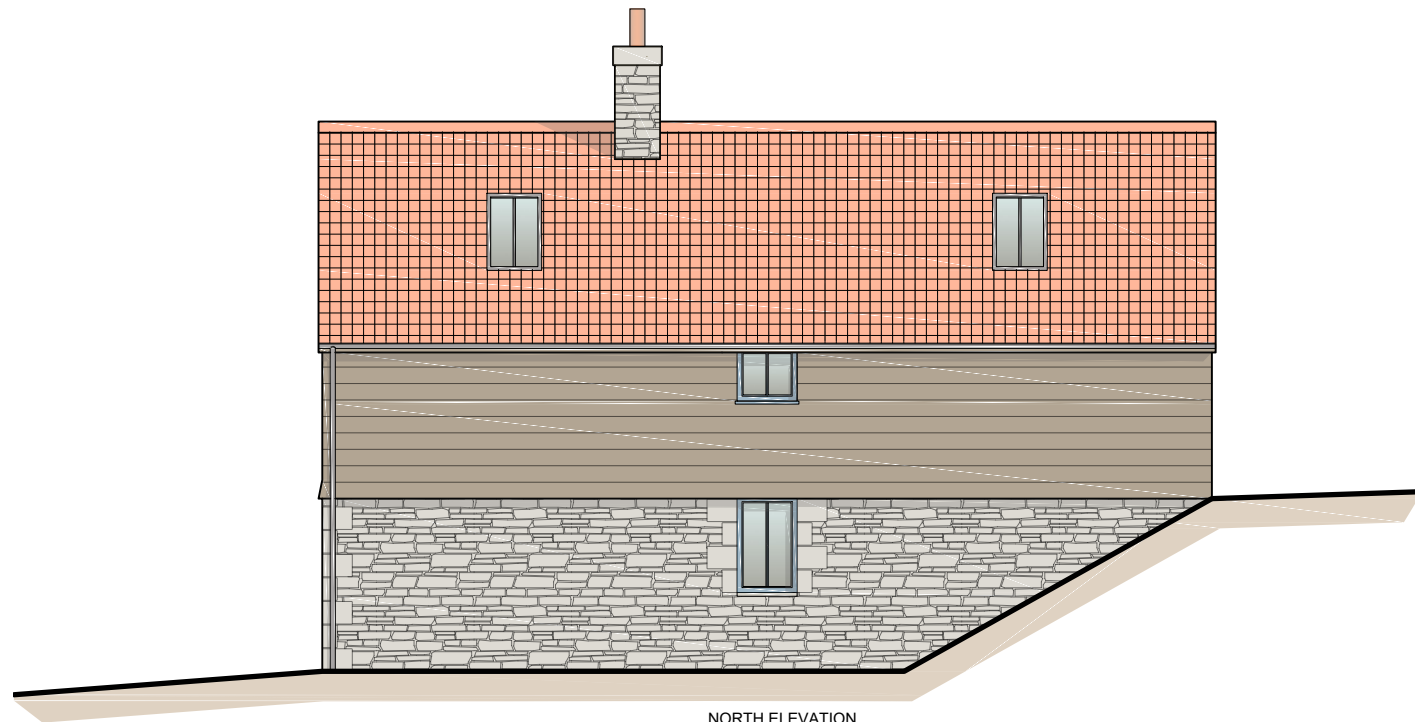

WEST ELEVATION

SOUTH ELEVATION

NORTH ELEVATION

EAST ELEVATION

No.	Date	Revision	Initial

NOTES.
 C This drawing is copyright:-
 Figured dimensions must be taken in preference to scaled dimensions.
 Contractors, Sub-contractors and Suppliers must verify all dimensions on site before commencing work or preparing shop drawings.

Manor
Isles of Scilly

Project.
New House adjacent to Quayside and Samphire

Detail.
Proposed Elevations and site section

Scale. **1:100** **1:250**

Drawing No. IOS-BRYHER-NH-103	Revision No. .
---	--------------------------