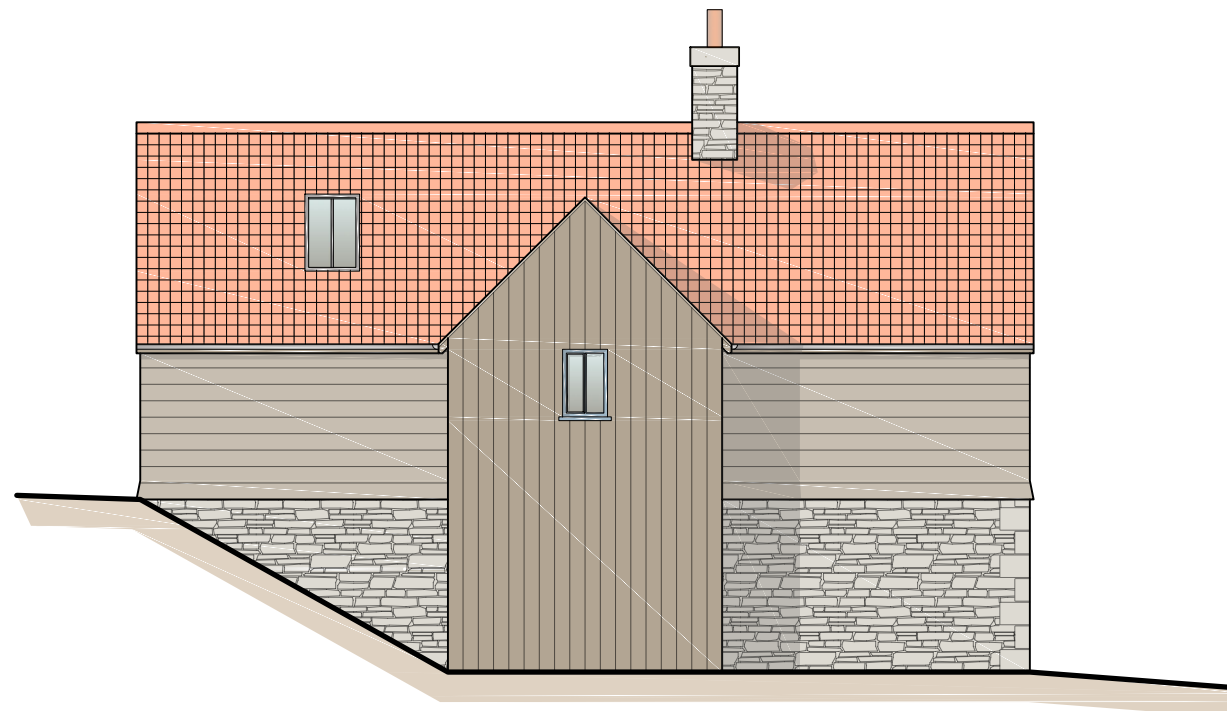

WEST ELEVATION

SOUTH ELEVATION

NORTH ELEVATION

EAST ELEVATION

No.	Date	Revision	Initial

NOTES.
 C This drawing is copyright:-
 Figured dimensions must be taken in preference to scaled dimensions.
 Contractors, Sub-contractors and Suppliers must verify all dimensions on site before commencing work or preparing shop drawings.

Manor
Isles of Scilly

Project.
New House adjacent to Quayside and Samphire

Detail.
Proposed Elevations and site section

Scale. **1:100** **1:250**

Drawing No. IOS-BRYHER-NH-103	Revision No. .
---	--------------------------