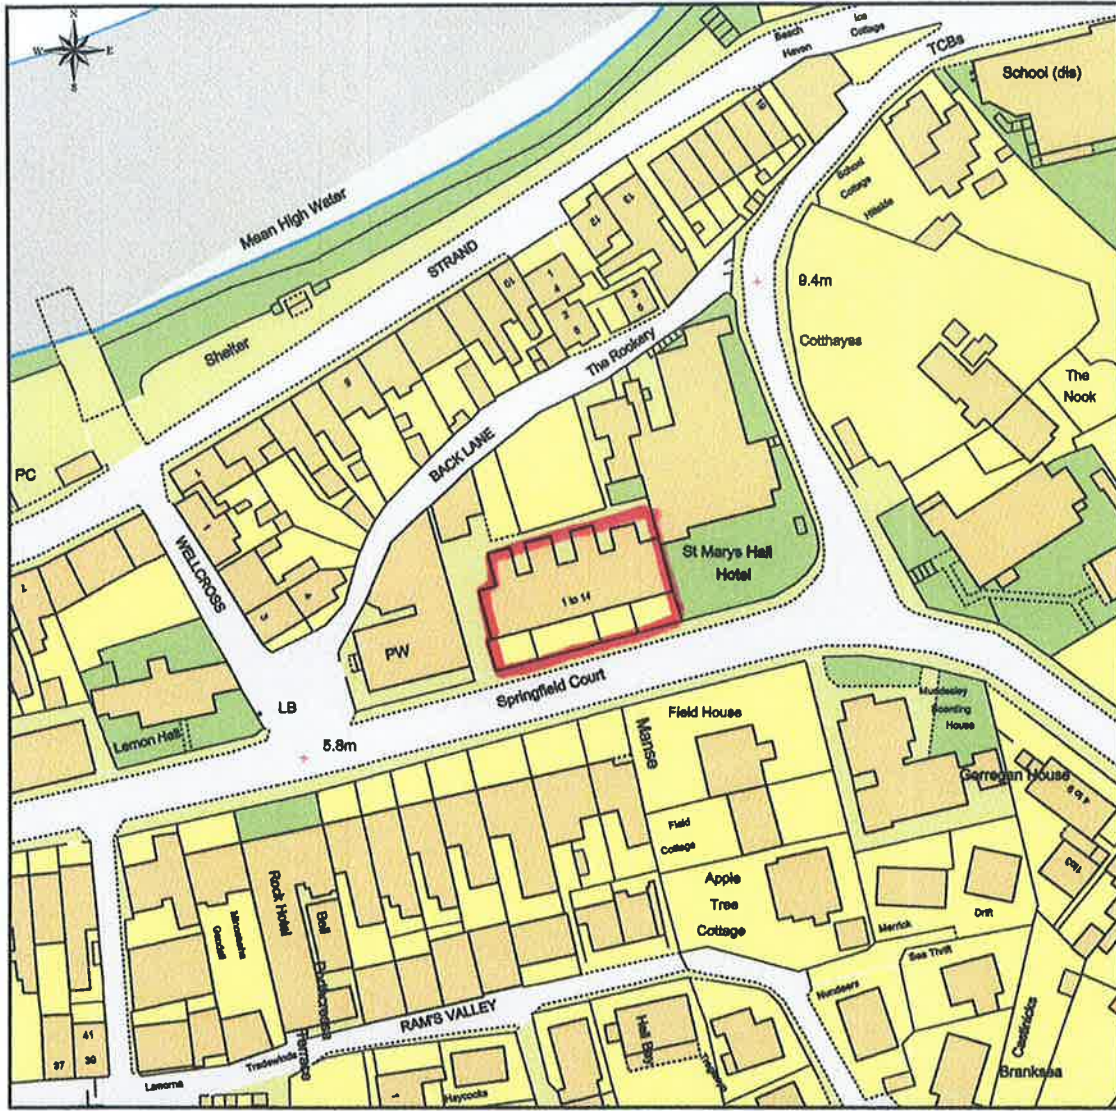

# Location Plan For Springfield Court

This Plan includes the following Licensed Data: OS MasterMap Colour PDF Location Plan by the Ordnance Survey National Geographic Database and incorporating surveyed revision available at the date of production. Reproduction in whole or in part is prohibited without the prior permission of Ordnance Survey. The representation of a road, track or path is no evidence of a right of way. The representation of features, as lines is no evidence of a property boundary. © Crown copyright and database rights, 2017. Ordnance Survey 0100031673

0m 20m 40m 60m 80m 100m

Scale: 1:1250, paper size: A4

SpringField Court (St. Mary's) Ltd

Location Plan

SpringField Court  
Church Street  
St. Mary's  
Isles Of Scilly  
TR210JT