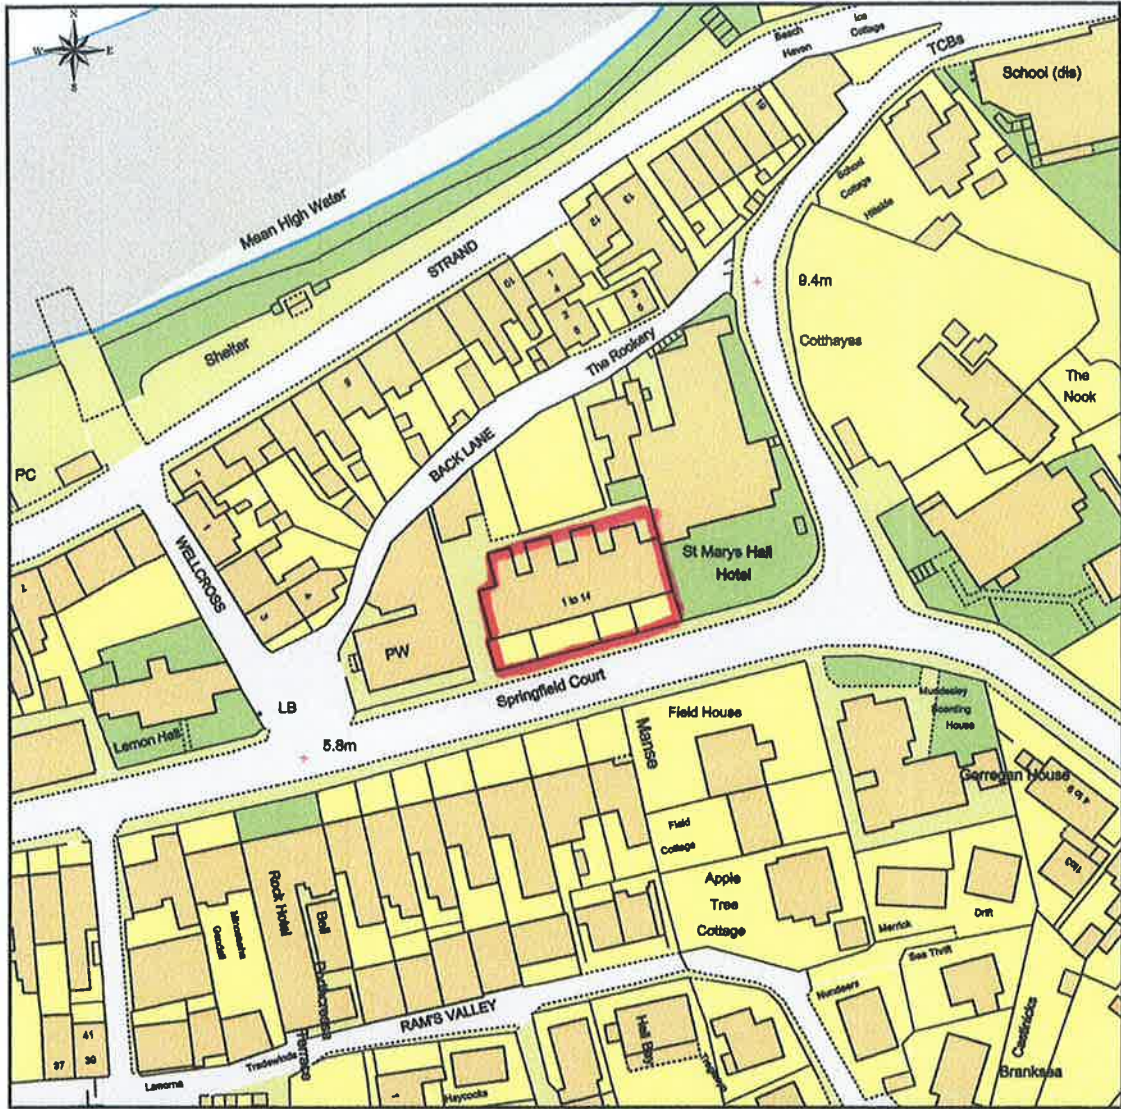

Location Plan For Springfield Court

This Plan includes the following Licensed Data: OS MasterMap Colour PDF Location Plan by the Ordnance Survey National Geographic Database and incorporating surveyed revision available at the date of production. Reproduction in whole or in part is prohibited without the prior permission of Ordnance Survey. The representation of a road, track or path is no evidence of a right of way. The representation of features, as lines is no evidence of a property boundary. © Crown copyright and database rights, 2017. Ordnance Survey 0100031673

0m 20m 40m 60m 80m 100m

Scale: 1:1250, paper size: A4

SpringField Court (St. Mary's) Ltd

Location Plan

SpringField Court
 Church Street
 St. Mary's
 Isles Of Scilly
 TR210JT

plans ahead by emapsite™