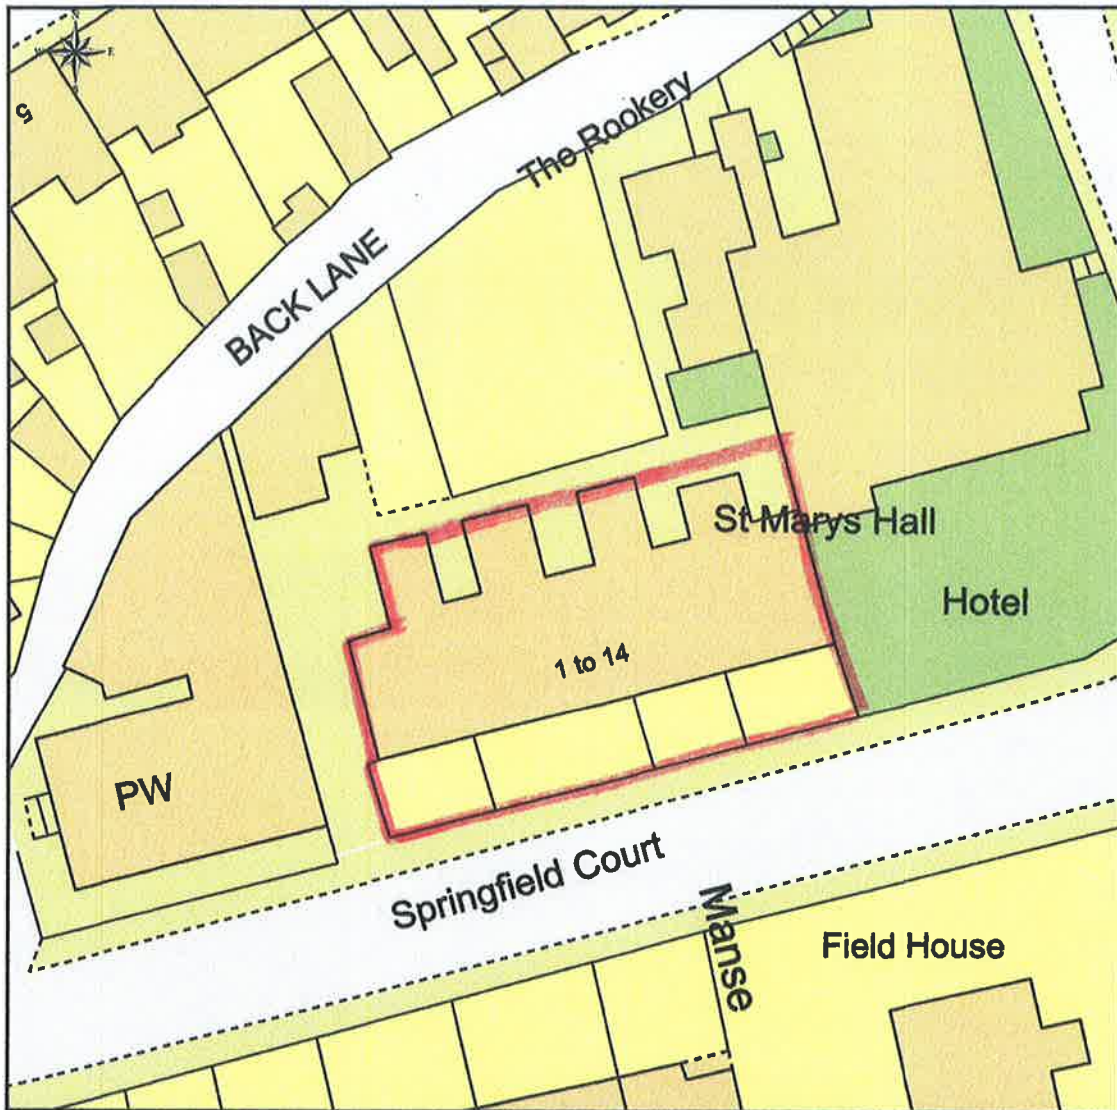

Site Plan For Springfield Court

This Plan includes the following Licensed Data: OS MasterMap Colour PDF Site Plan/Block Plan by the Ordnance Survey National Geographic Database and incorporating surveyed revision available at the date of production. Reproduction in whole or in part is prohibited without the prior permission of Ordnance Survey. The representation of a road, track or path is no evidence of a right of way. The representation of features, as lines is no evidence of a property boundary. © Crown copyright and database rights, 2017. Ordnance Survey 0100031673

0m 5m 10m 15m 20m 25m 30m 35m 40m

Scale: 1:500, paper size: A4

Spring Field Court (St. Mary's) Ltd

Site Plan

SpringFiled Court
Church Street
St. Mary's
Isles of Scilly
TR21 0Jt

RECEIVED BY THE
PLANNING DEPARTMENT
22 JUN 2017