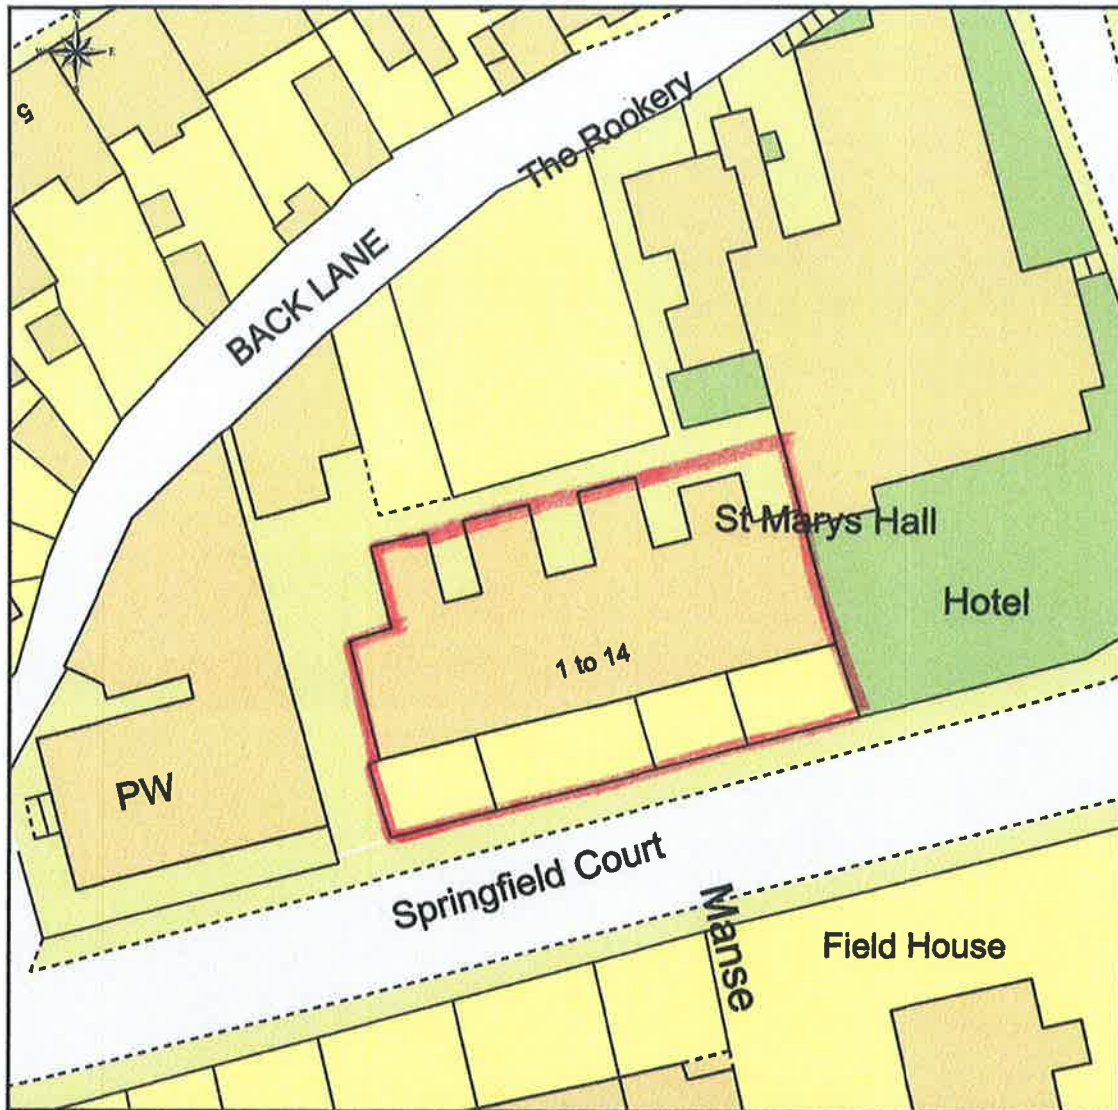

Site Plan For Springfield Court

This Plan includes the following Licensed Data: OS MasterMap Colour PDF Site Plan/Block Plan by the Ordnance Survey National Geographic Database and incorporating surveyed revision available at the date of production. Reproduction in whole or in part is prohibited without the prior permission of Ordnance Survey. The representation of a road, track or path is no evidence of a right of way. The representation of features, as lines is no evidence of a property boundary. © Crown copyright and database rights, 2017. Ordnance Survey 0100031673

0m 5m 10m 15m 20m 25m 30m 35m 40m

Scale: 1:500, paper size: A4

Spring Field Court (St. Mary's) Ltd

Site Plan

SpringFiled Court
Church Street
St. Mary's
Isles of Scilly
TR21 0Jt

RECEIVED BY THE
PLANNING DEPARTMENT
22 JUN 2017

plans ahead by emapsite™