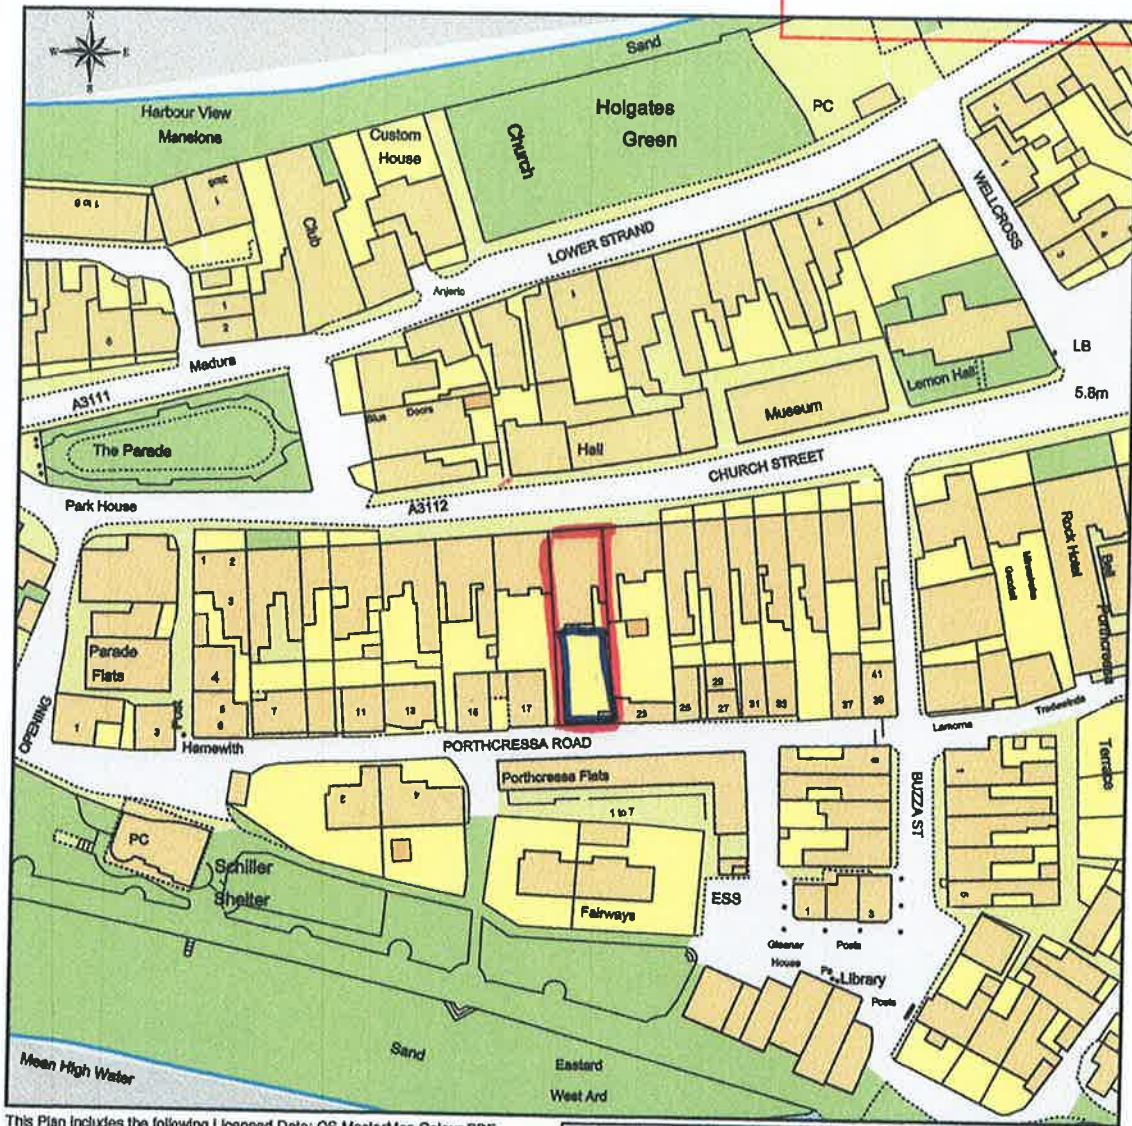

RECEIVED BY THE
 PLANNING DEPARTMENT
 21 JUL 2017

Location Plan for Crebinick Guest House

This Plan includes the following Licensed Data: OS MasterMap Colour PDF Location Plan by the Ordnance Survey National Geographic Database and incorporating surveyed revision available at the date of production. Reproduction in whole or in part is prohibited without the prior permission of Ordnance Survey. The representation of a road, track or path is no evidence of a right of way. The representation of features, as lines is no evidence of a property boundary. © Crown copyright and database rights, 2017. Ordnance Survey 0100031673

0m 20m 40m 60m 80m 100m

Scale: 1:1250, paper size: A4

Phillip Jones
 Location Plan
 Crebinick Guest House
 Church St.
 St. Mary's
 Isles of Scilly
 TR210JT

plans ahead by emapsite™