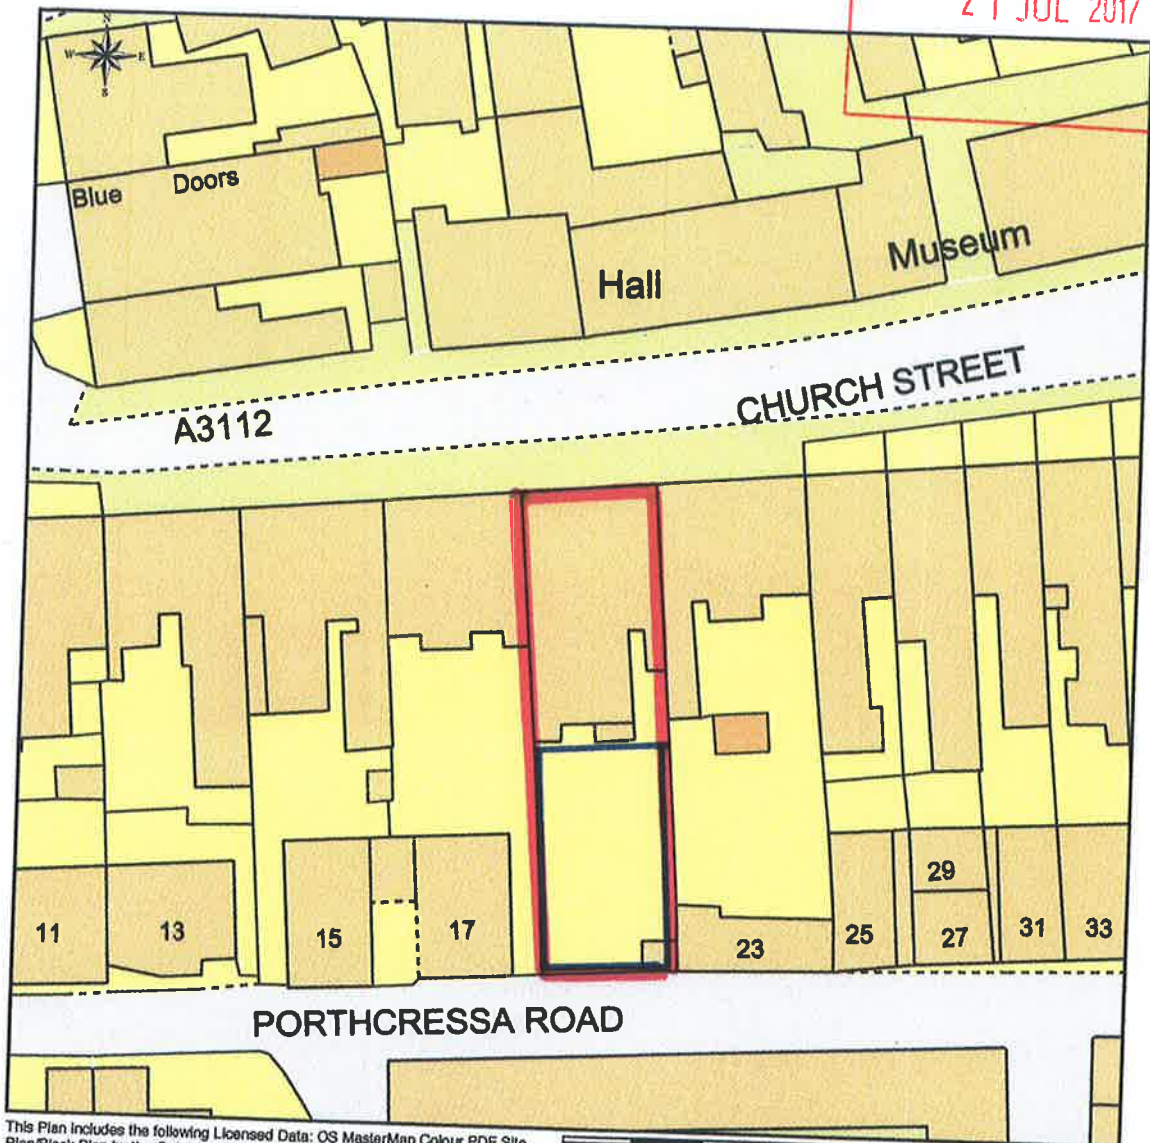

# Site Plan for Crebinick Guest House

RECEIVED BY THE  
PLANNING DEPARTMENT  
21 JUL 2017

This Plan includes the following Licensed Data: OS MasterMap Colour PDF Site Plan/Block Plan by the Ordnance Survey National Geographic Database and incorporating surveyed revision available at the date of production. Reproduction in whole or in part is prohibited without the prior permission of Ordnance Survey. The representation of a road, track or path is no evidence of a right of way. The representation of features, as lines is no evidence of a property boundary. © Crown copyright and database rights, 2017. Ordnance Survey 0100031673

Scale: 1:500, paper size: A4

Phillip Jones

Site Plan

Crebinick Guest House  
Church St  
St. Mary's  
Isles of Scilly  
TR210JT

plans ahead by emapsite™

Prepared by: Paul Osborne, 18-07-2017