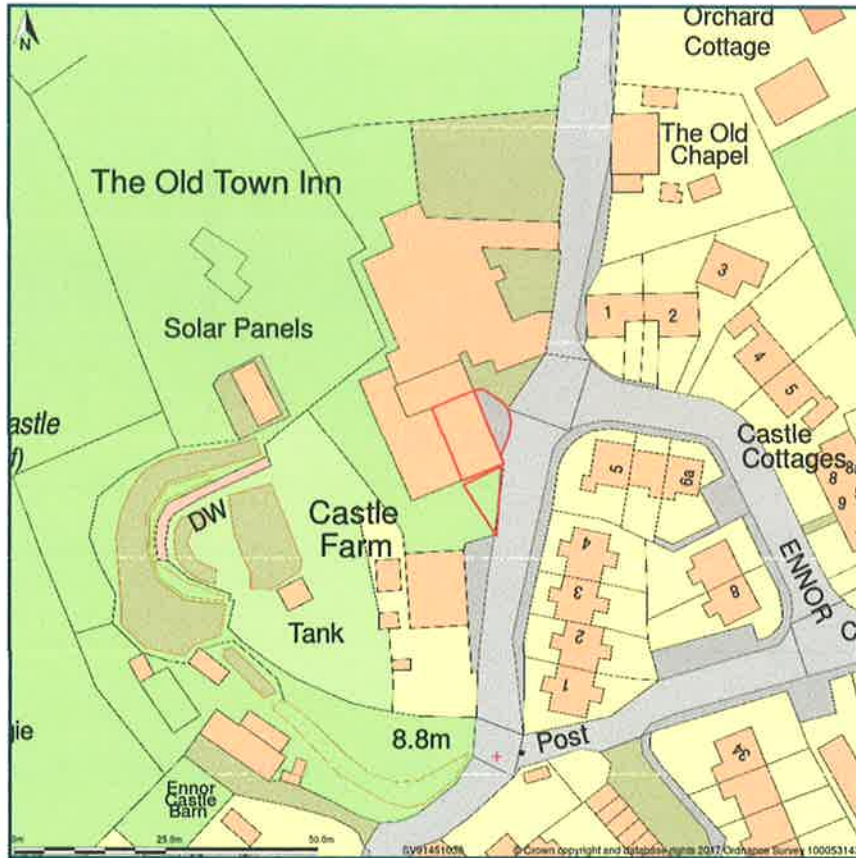

P-17-095  
RECEIVED BY THE  
PLANNING DEPARTMENT  
01 NOV 2017

The Craft House, Old Town Lane, Old Town, St Mary s. Isles Of Scilly, TR21 0NN

Site Plan shows area bounded by: 91382.09, 10293.7 91523.51, 10435.12 (at a scale of 1:1250), OSGridRef: SV91451036. The representation of a road, track or path is no evidence of a right of way. The representation of features as lines is no evidence of a property boundary.

Produced on 18th Oct 2017 from the Ordnance Survey National Geographic Database and Incorporating surveyed revision available at this date. Reproduction in whole or part is prohibited without the prior permission of Ordnance Survey. © Crown copyright 2017. Supplied by www.buyaplan.co.uk a licensed Ordnance Survey partner (100053143). Unique plan reference: #00267917-9E2798