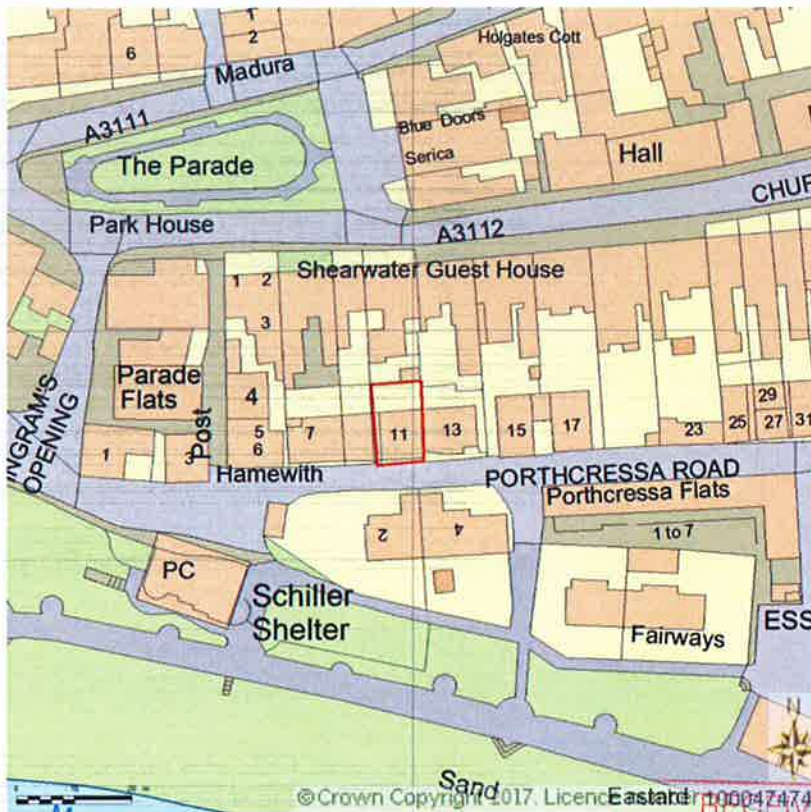

**SITE LOCATION PLAN**  
**AREA 2 HA**  
**SCALE 1:1250 on A4**  
**CENTRE COORDINATES: 90400, 10486**

© Crown Copyright 2017. Licence Eastard 100047474

RECEIVED BY THE  
 PLANNING DEPARTMENT  
 14 DEC 2017