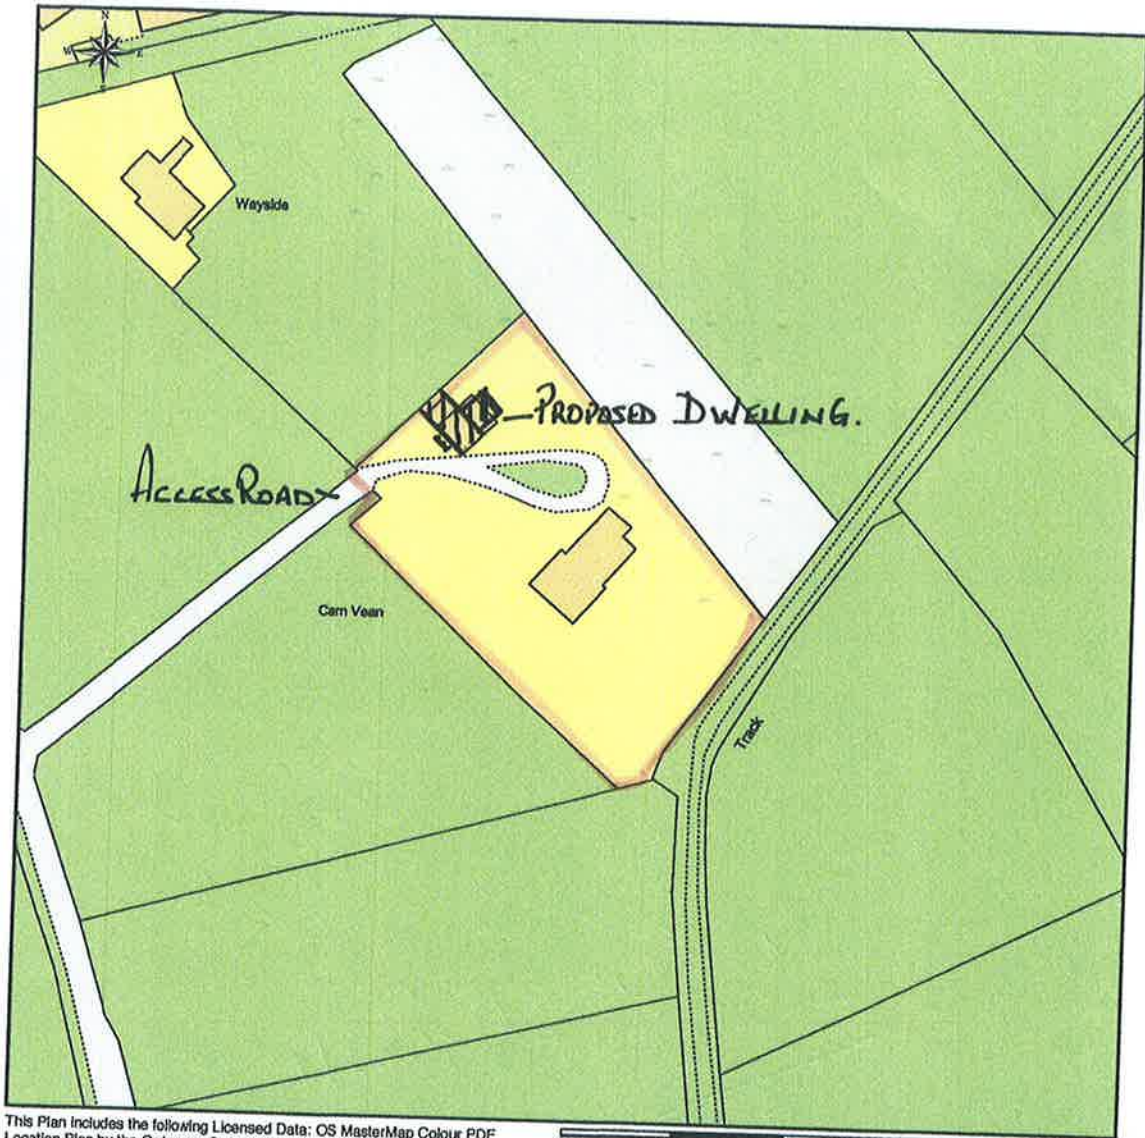

Location Plan of CARN VEAN

This Plan includes the following Licensed Data: OS MasterMap Colour PDF Location Plan by the Ordnance Survey National Geographic Database and incorporating surveyed revision available at the date of production. Reproduction in whole or in part is prohibited without the prior permission of Ordnance Survey. The representation of a road, track or path is no evidence of a right of way. The representation of features, as lines is no evidence of a property boundary. © Crown copyright and database rights, 2018. Ordnance Survey 0100031673

0m 20m 40m 60m 80m 100m

Scale: 1:1250, paper size: A4

Location Plan
CARN VEAN
Pelistry
St. Mary's
Isles of Scilly
TR210NX

RECEIVED BY THE
PLANNING DEPARTMENT
02 FEB 2018

plans ahead by emapsite™