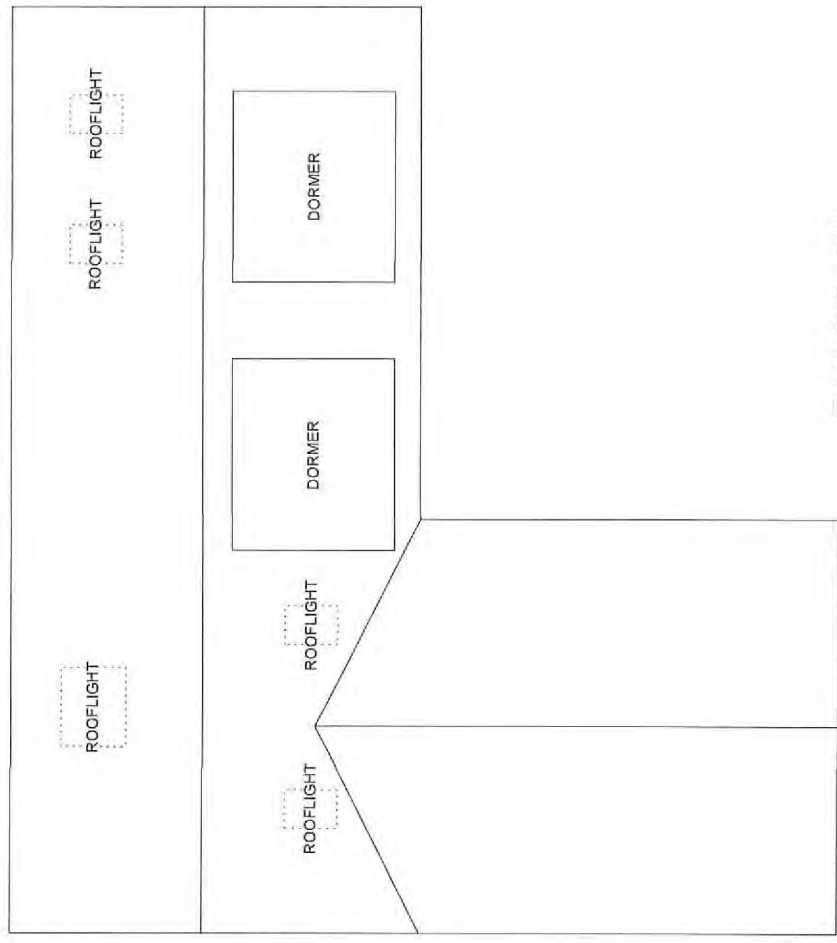

PROPOSED

EXISTING

STORM COTTAGE
 LITTLE PORTH ST MARY'S
 ISLES OF SCILLY TR210JG

**ROOF
 PLANS**

DRAWING NO. 118-07
 DATE - MAR 2018
 SCALE - 1:100 & A4

RECEIVED BY THE
 PLANNING DEPARTMENT
 12 MAR 2018