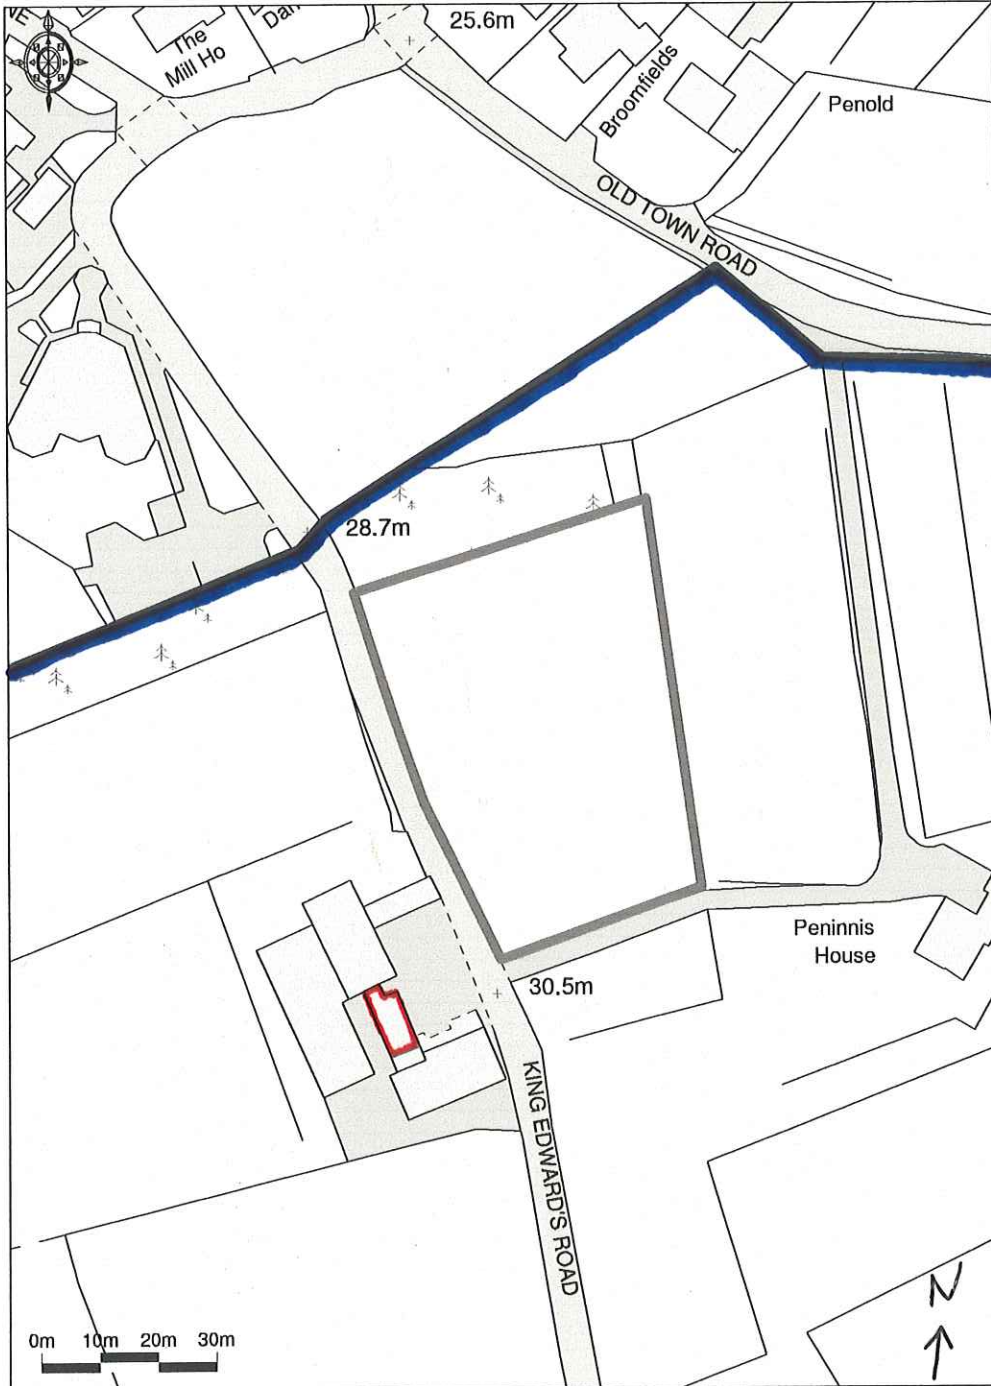

Peninnis Farm & Camping, St Marys, Isles of Scilly

P-18-030

RECEIVED

14 MAY 2018

Promap

Site Location Plan
Scale 1:1250