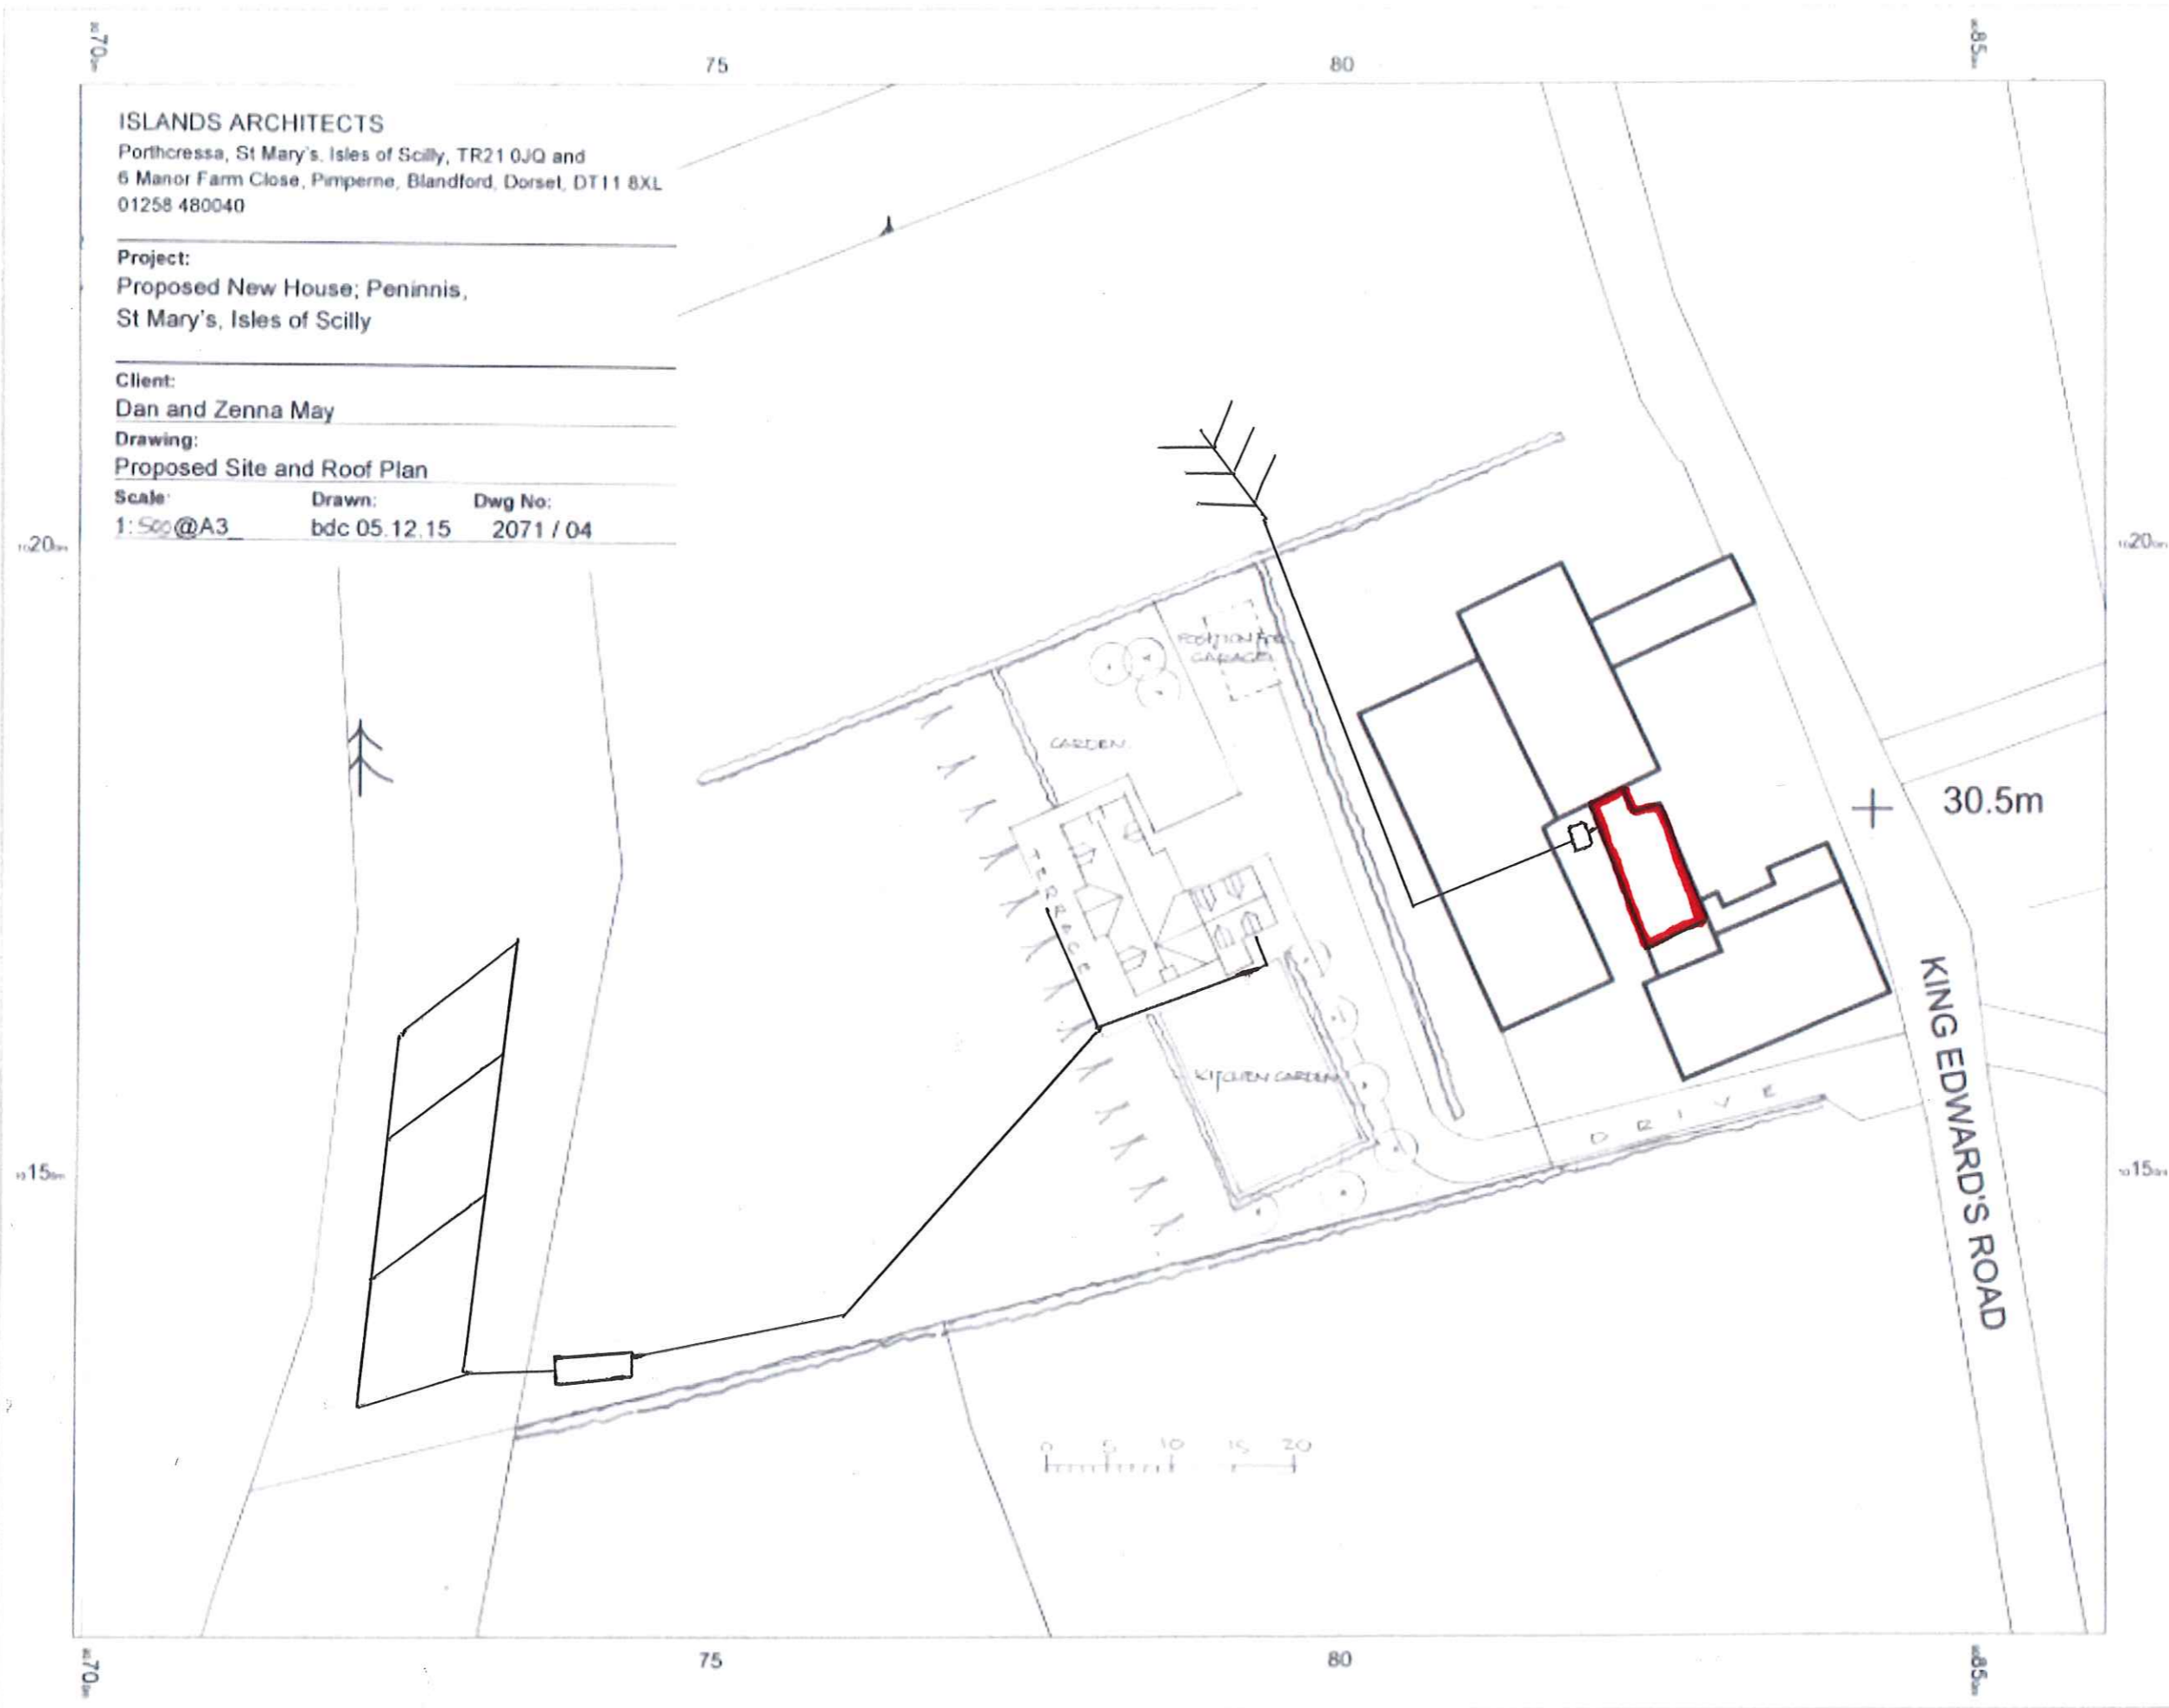

Peninnis Farm

Site Plan

ISLANDS ARCHITECTS
Porthcressa, St Mary's, Isles of Scilly, TR21 0JQ and
6 Manor Farm Close, Pimperne, Blandford, Dorset, DT11 8XL
01258 480040

Project:
Proposed New House; Peninnis,
St Mary's, Isles of Scilly

Client:
Dan and Zenna May

Drawing:
Proposed Site and Roof Plan

Scale: 1:500 @A3 **Drawn:** bdc 05.12.15 **Dwg No:** 2071 / 04

F-18-18

RECEIVED
14 MAY 2018

OS MasterMap 1250/2500/10000
scale
11 December 2015 ID
BLJ1-00487142
www.planningapplicationmaps.co.uk

1:500
scale
print
at
A3
Centre
90780
E
10175
N

©Crown
Copyright
Ordnance
Survey
License
no
100051861