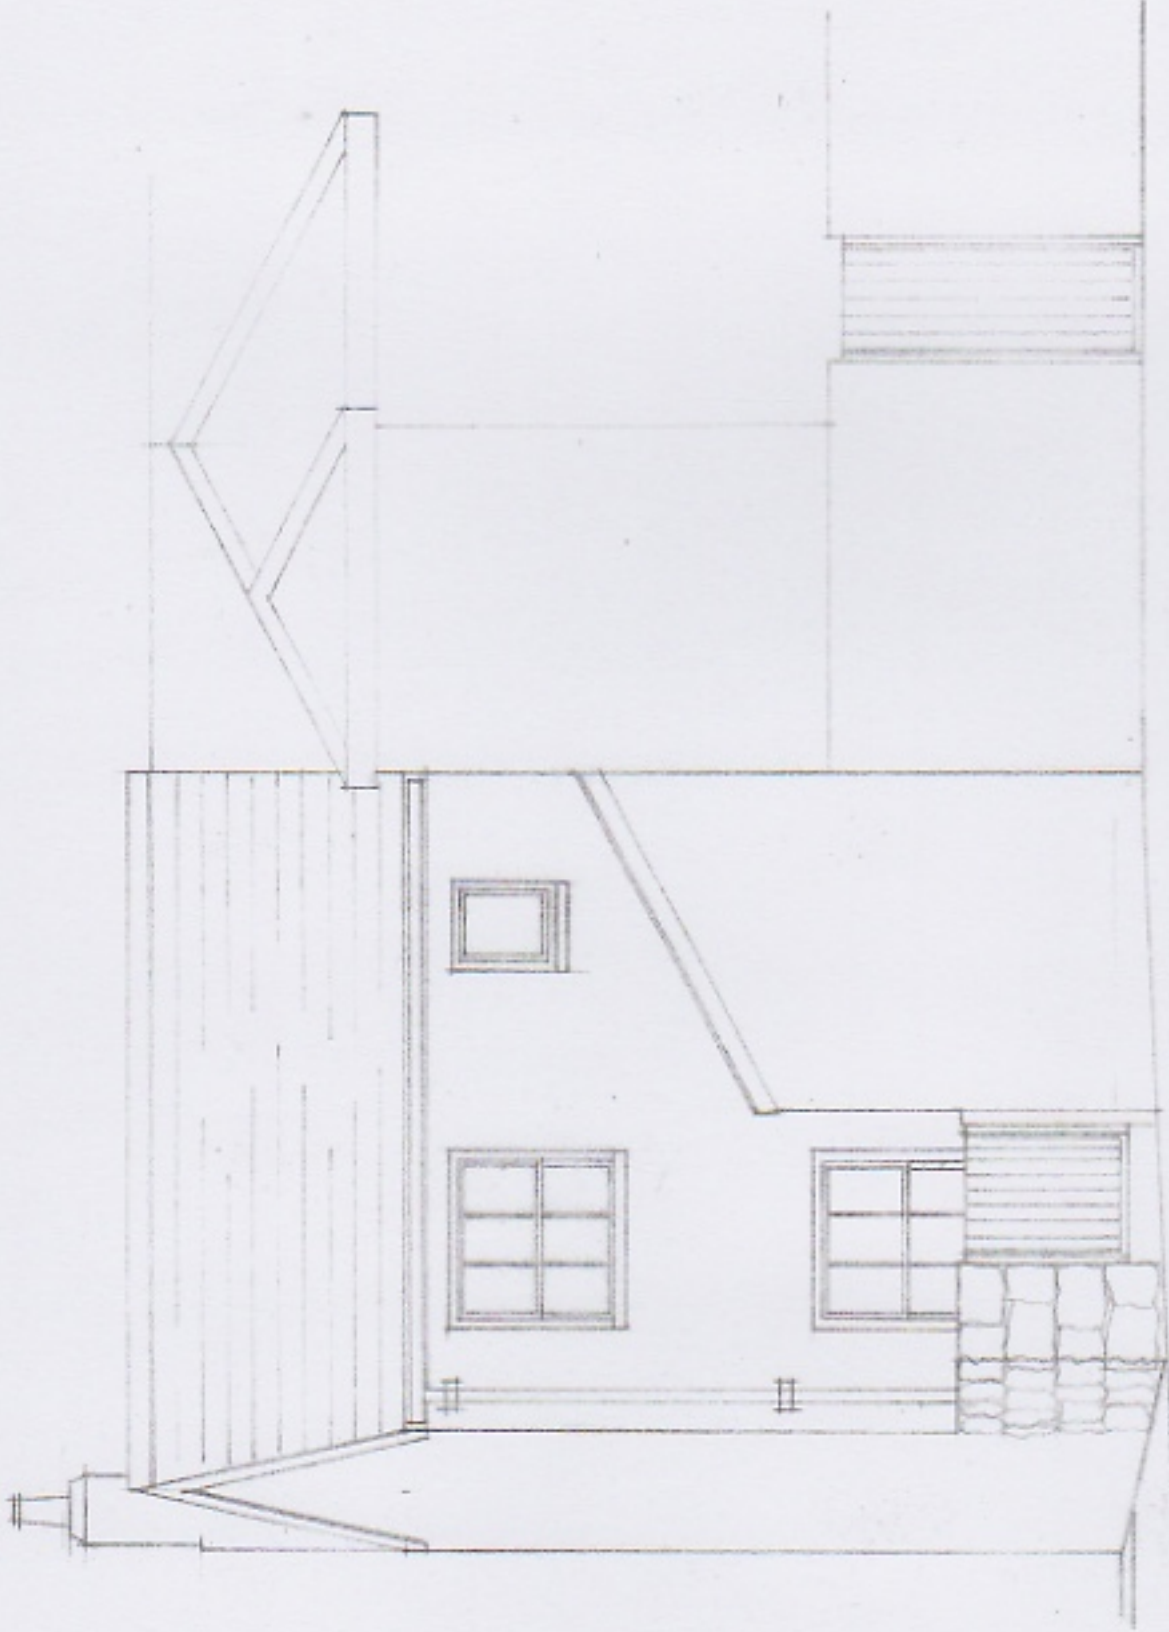

PROPOSED EAST ELEVATION

PROPOSED WEST ELEVATION

ISLANDS ARCHITECTS

Porthcressa, St Mary's, Isles of Scilly, TR21 0JQ and  
6 Manor Farm Close, Pimperne, Blandford, Dorset, DT11 8XL  
01258 480040

Project:

Proposed New House, Charlie's Cottage  
St Mary's Isles of Scilly

Client:

Mr. Tim Harms

Drawing:

Proposed East and West Elevations

Scale:

1:50

Drawn: