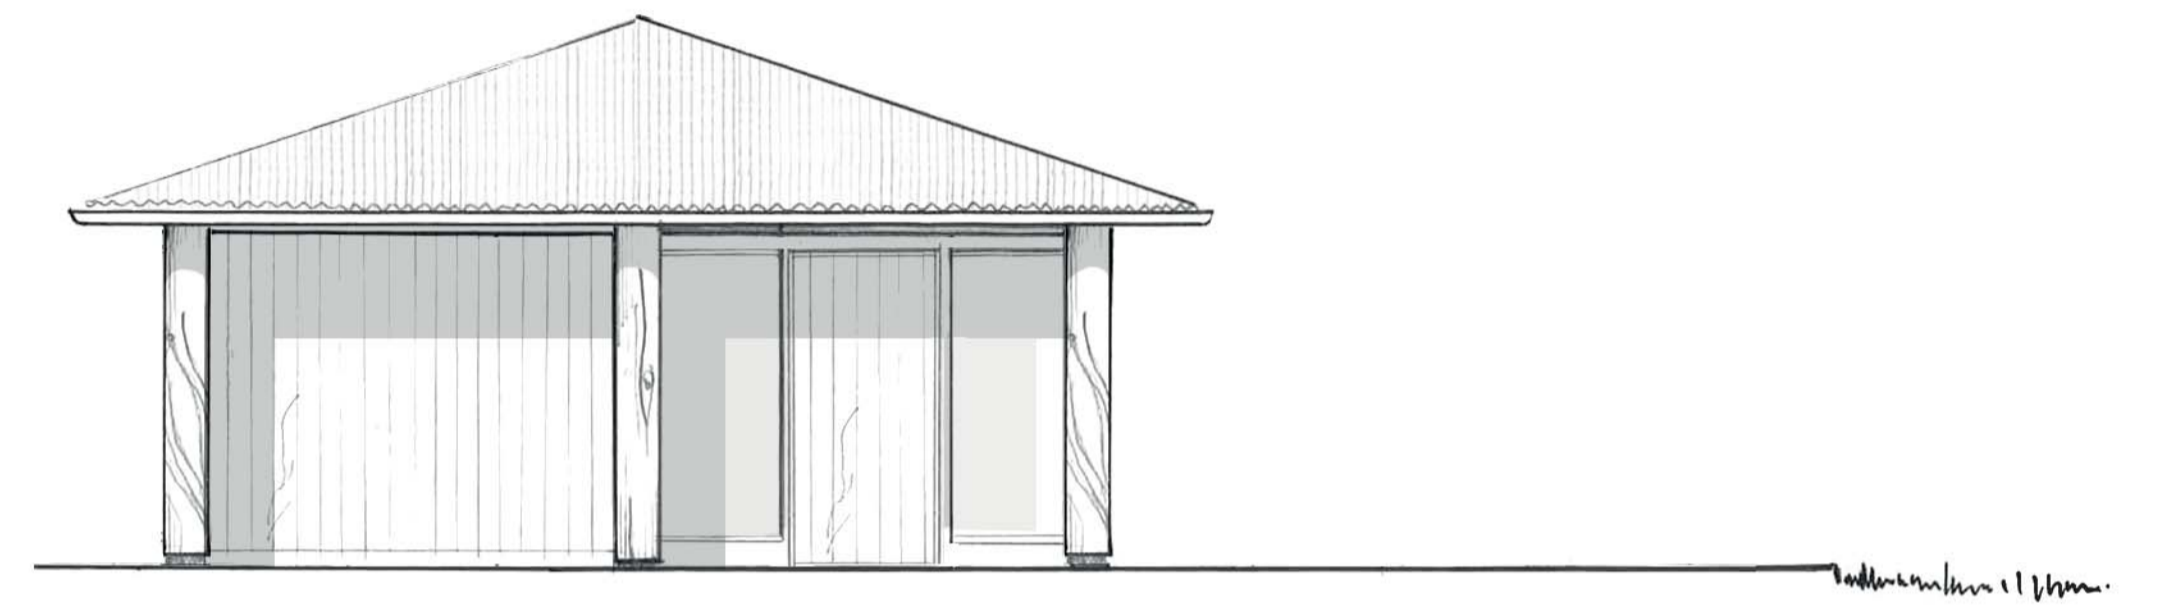

West Elevation

North Elevation

East Elevation

South Elevation

- TP ML 30.05.18 Planning
 Rev. DR. CH. Date Notes
 PROJECT TRESKO - Multi Purpose Space

DRAWING Elevations Proposed
 DRAWING No. 4032 - 100

SCALE 1:50 @ A1 DATE
 1:100 @ A3 May 2018

**Ilwellyn
 harker
 lowe**