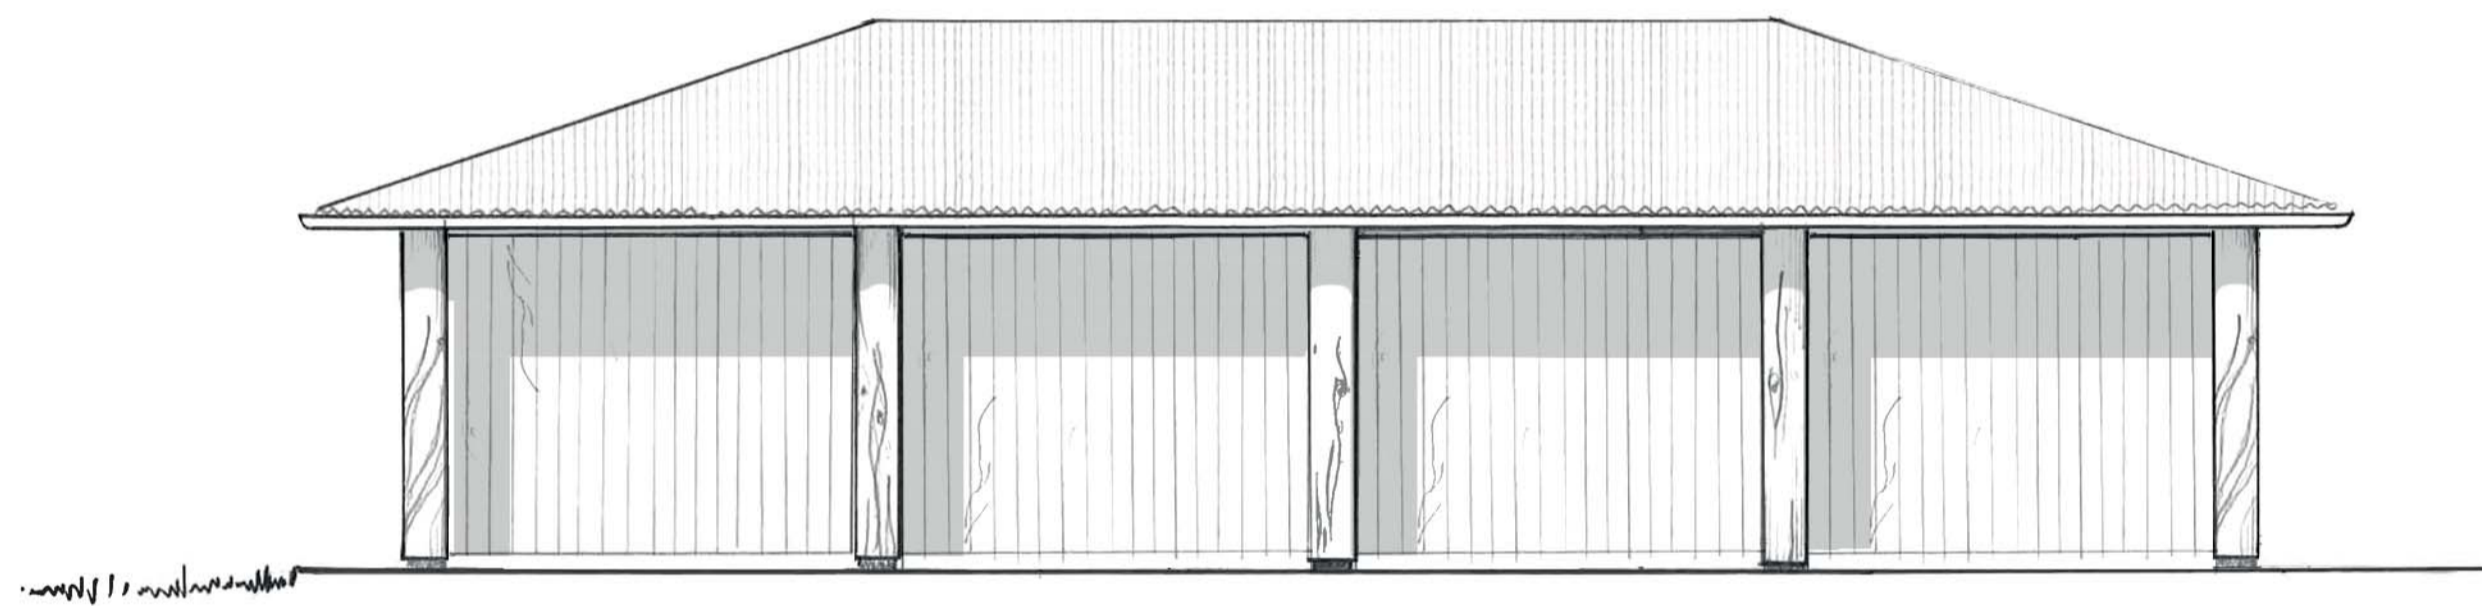

West Elevation

North Elevation

East Elevation

South Elevation

- TP ML 30.05.18 Planning
 Rev. DR. CH. Date Notes
 PROJECT TRESKO - Multi Purpose Space

DRAWING Elevations Proposed
 DRAWING No. 4032 - 100

SCALE 1:50 @ A1 DATE
 1:100 @ A3 May 2018

**Ilwellyn
 harker
 lowe**