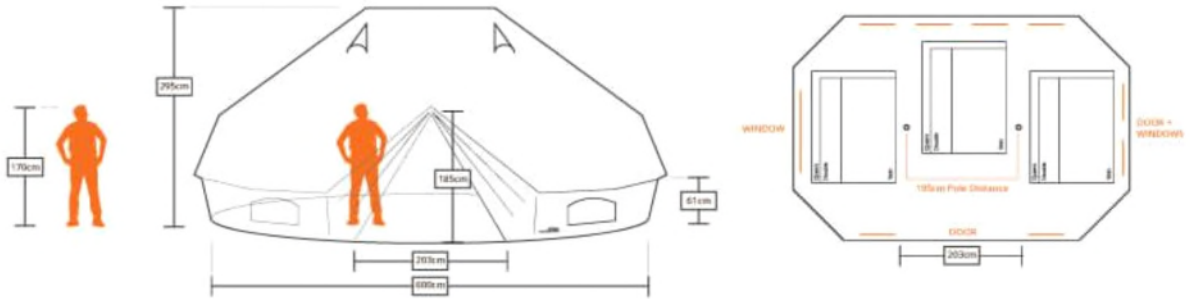

GLAMPOTEL

KARMA ST. MARTINS GLAMPING TENT SPECIFICATIONS

Tent Floor Space	220 ft ²
Length	19ft 8in
Width	13ft 1in
Height	9ft 10in
Door Height	6ft 1in
Bathroom Floor Space	38.4 ft ²
Length	9ft 6in
Width	4ft 0in
Height	9ft 0in

GLAMPOTEL

KARMA ST. MARTINS GLAMPING TENT SPECIFICATIONS

Example of Units on a Hillside

Private & Confidential
Designs and Specifications are Subject to Glampotel Copyright

GLAMPOTEL

KARMA ST. MARTINS GLAMPING TENT SPECIFICATIONS