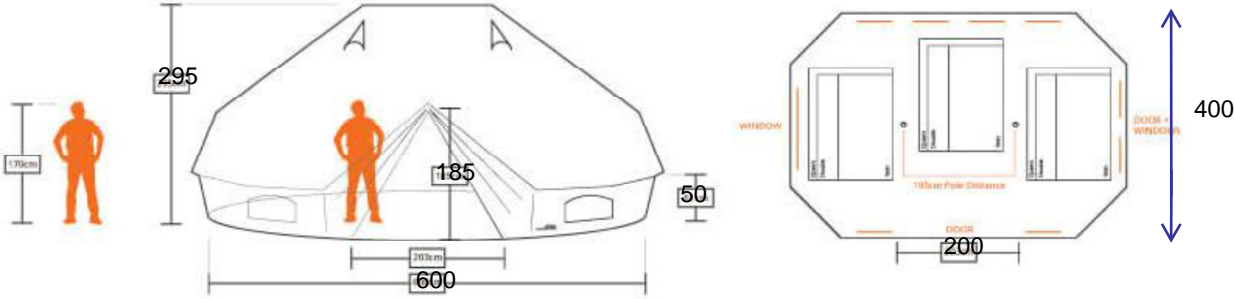

GLAMPOTEL

KARMA ST. MARTINS GLAMPING TENT SPECIFICATIONS

Tent Floor Space	220 ft ²	
Length	19ft 8in	- 6.0m
Width	13ft 1in	- 4.0m
Height	9ft 10in	- 3.0m
Door Height	6ft 1in	- 1.9m
Bathroom Floor Space	38.4 ft ²	- 3.6m ²
Length	9ft 6in	- 2.9m
Width	4ft 0in	- 1.2m
Height	9ft 0in	- 2.7m