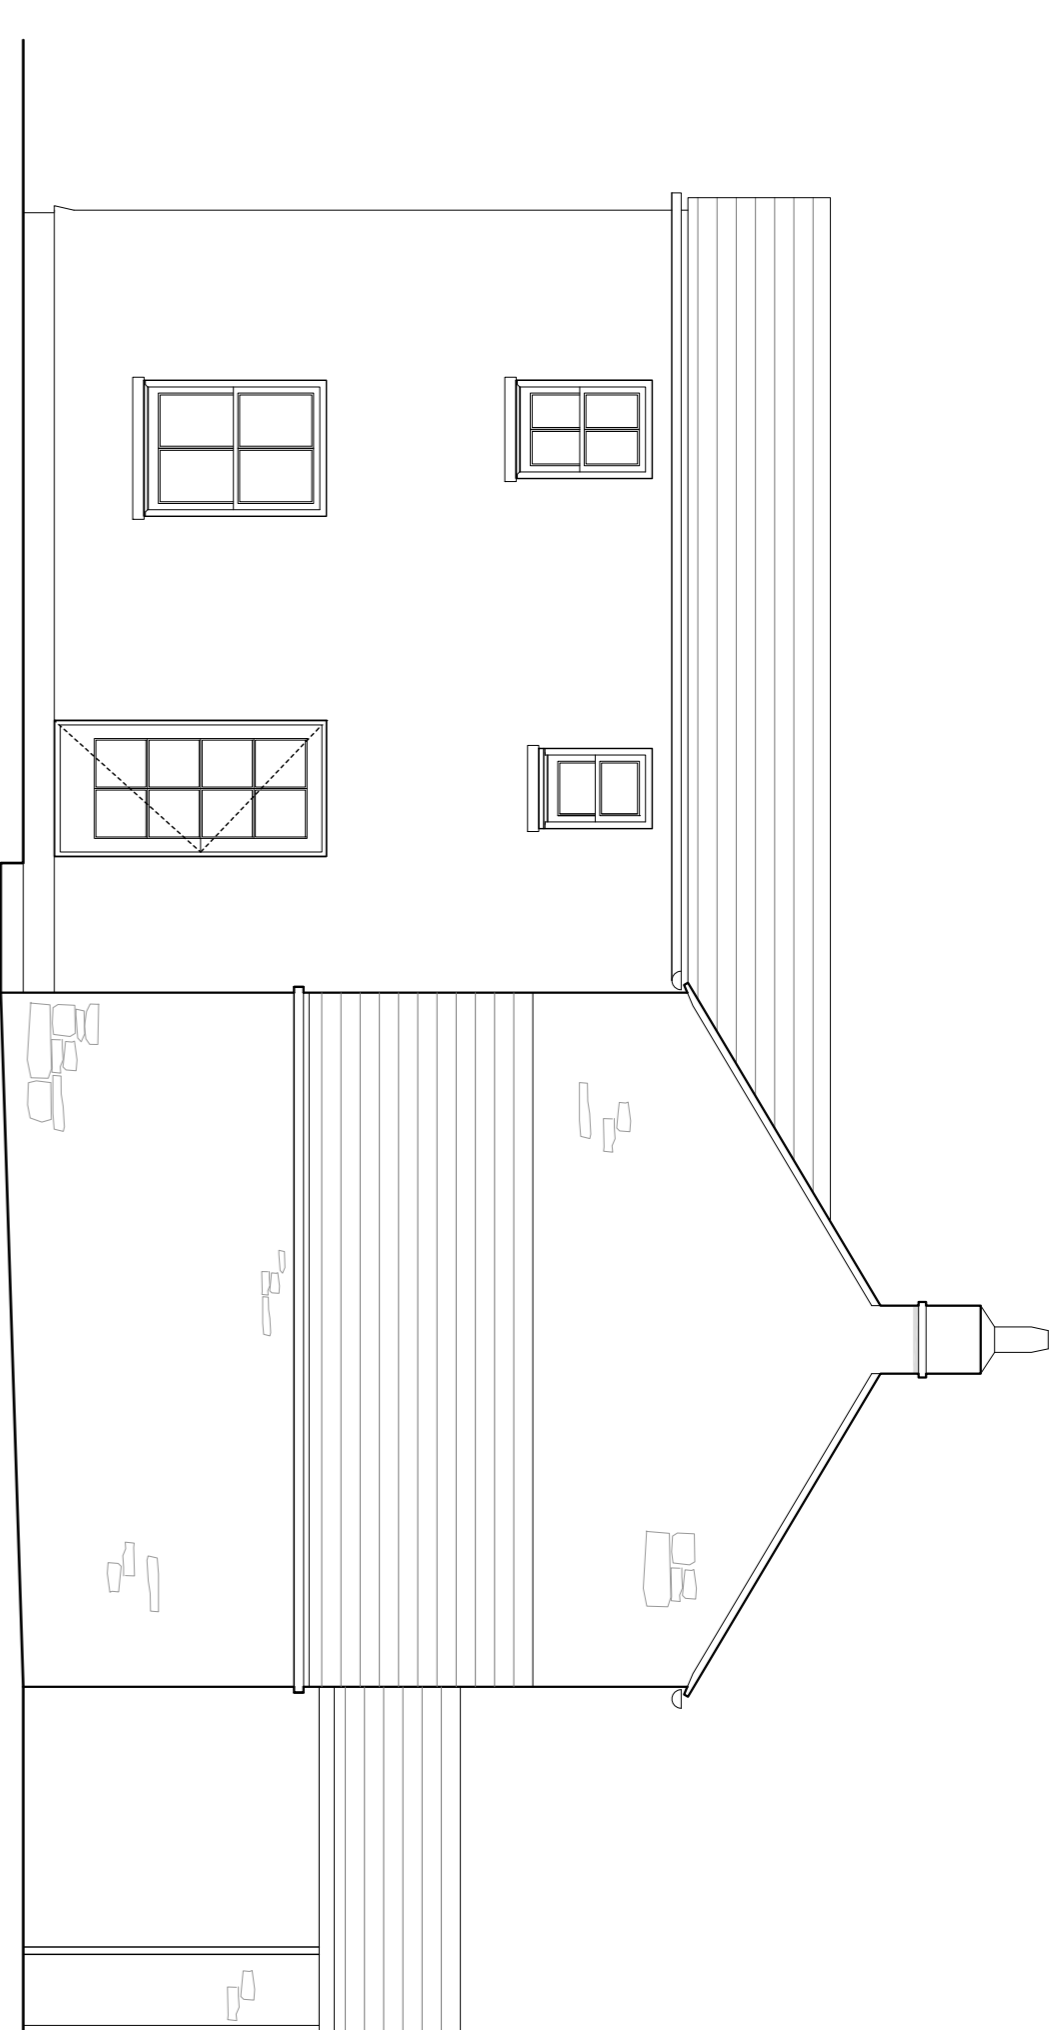

SOUTHEAST ELEVATION