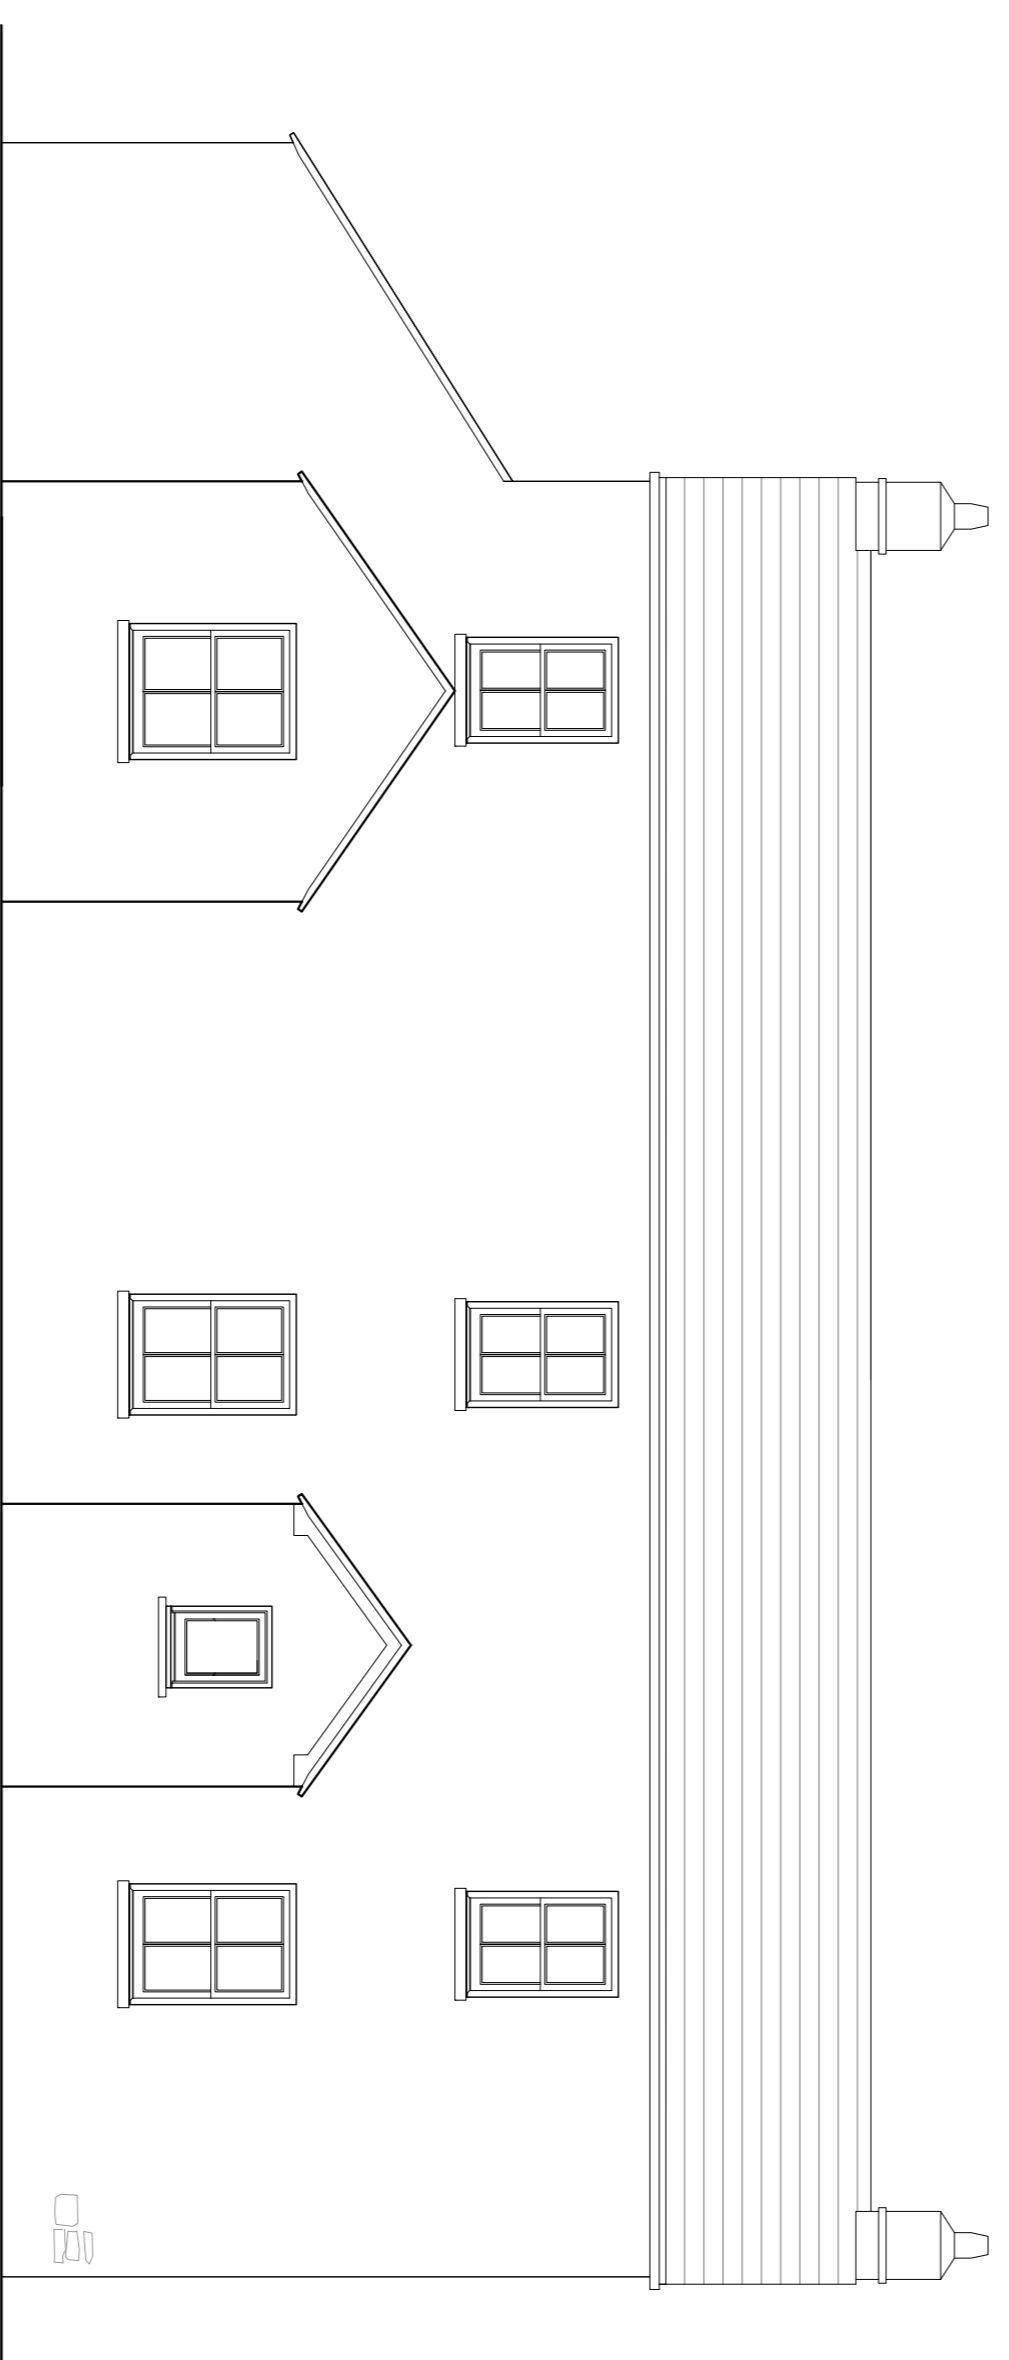

NORTHEAST ELEVATION