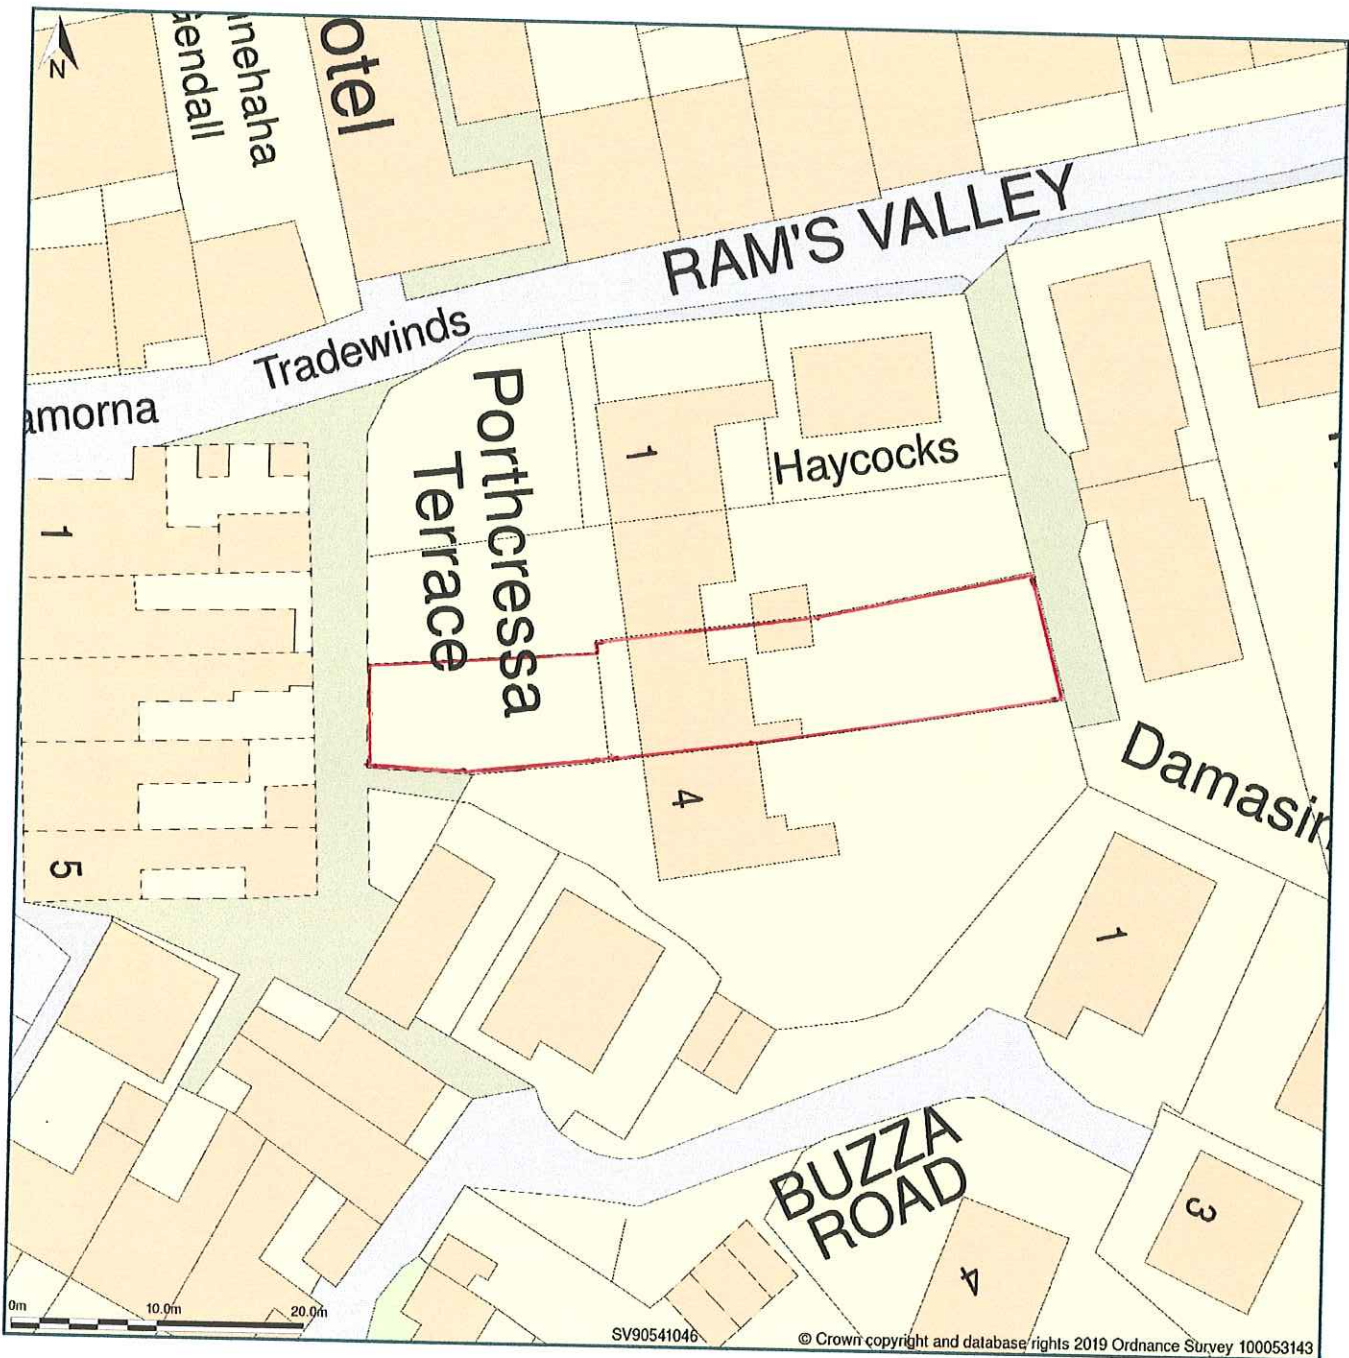

3. Porthcressa Terrace, Hugh Town, St Mary s, Isles Of Scilly, TR21 0JW

Block Plan shows area bounded by: 90503.08, 10417.85 90593.08, 10507.85 (at a scale of 1:500), OSGridRef: SV90541046. The representation of a road, track or path is no evidence of a right of way. The representation of features as lines is no evidence of a property boundary.

Produced on 17th Jun 2019 from the Ordnance Survey National Geographic Database and incorporating surveyed revision available at this date. Reproduction in whole or part is prohibited without the prior permission of Ordnance Survey. © Crown copyright 2019. Supplied by www.buyaplan.co.uk a licensed Ordnance Survey partner (100053143). Unique plan reference: #00431050-4C0B7B