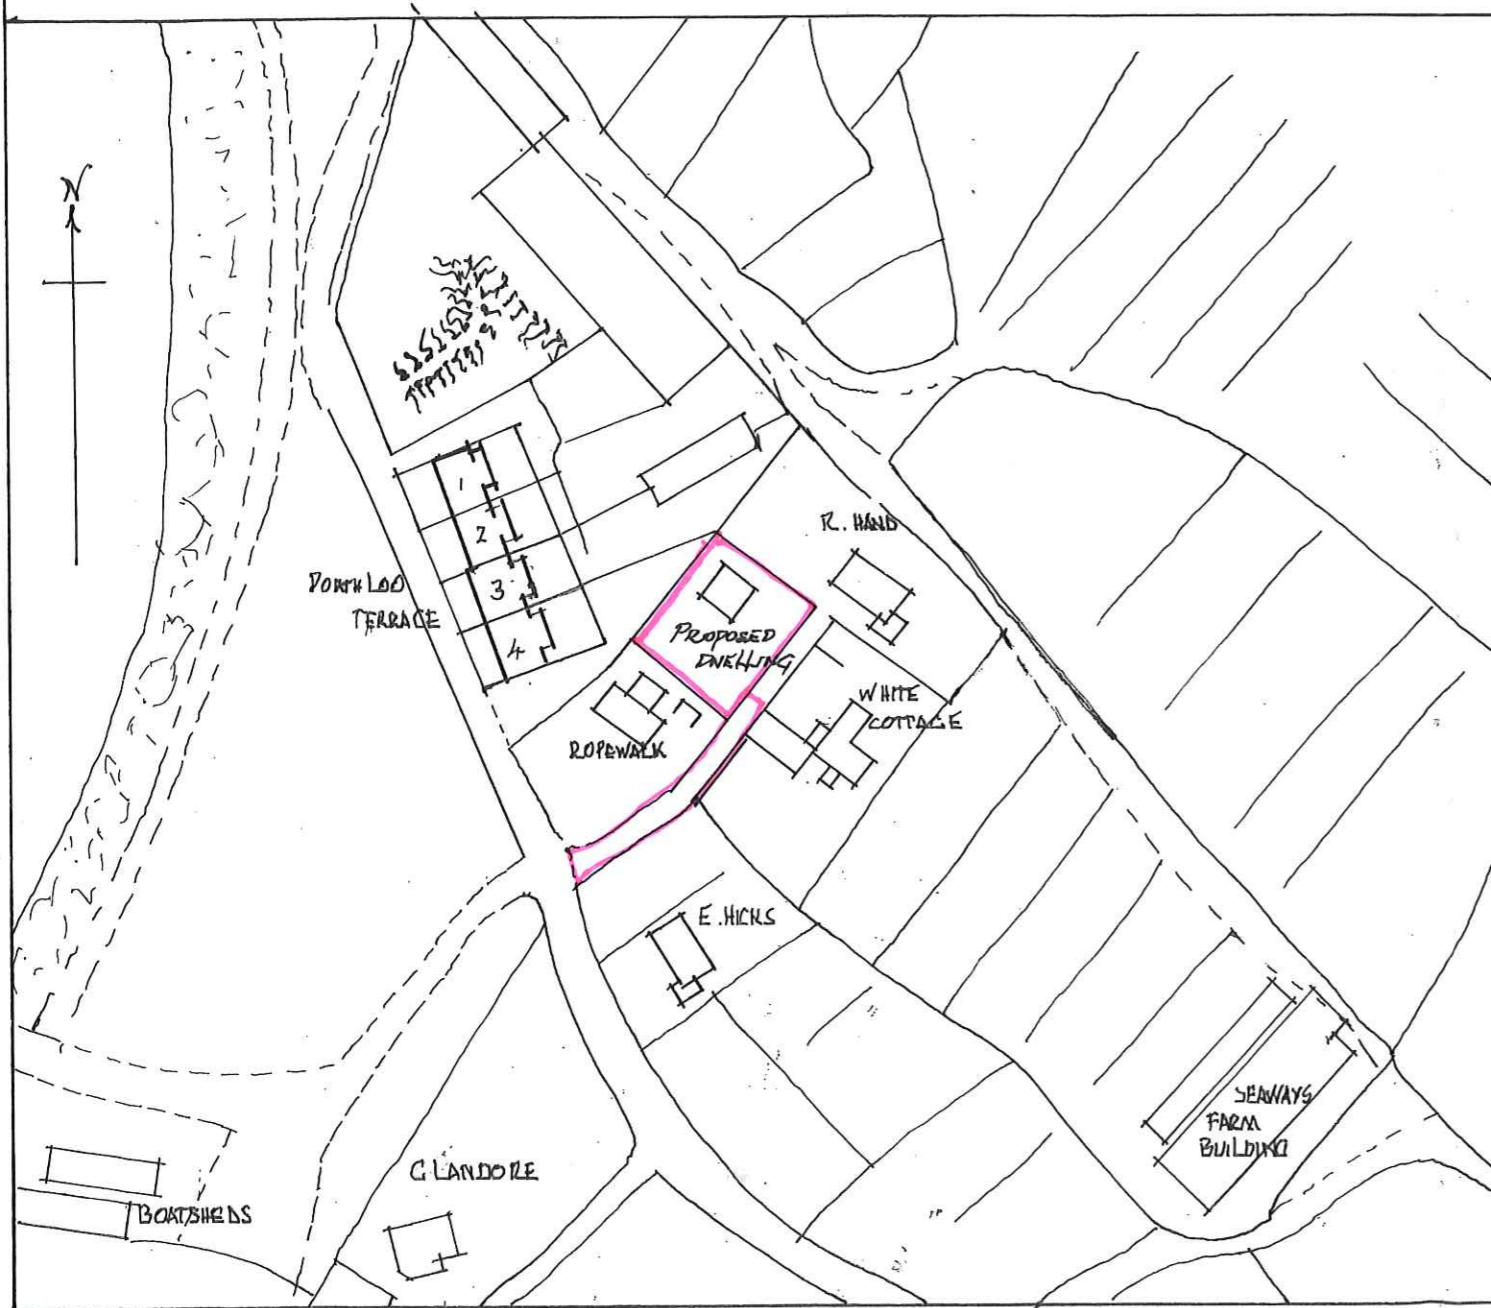

PROPOSED DWELLING on Land

1/10 ROPEWALK PORTHLOO ST MARY'S

for MR & MRS T. HIRON

RECEIVED BY THE
PLANNING DEPARTMENT

04 OCT 2019

19-063

BLOCK PLAN 1:1250

SITE PLAN 1:500

DATE OCT 2019

SCALE 1:500

RC - 1