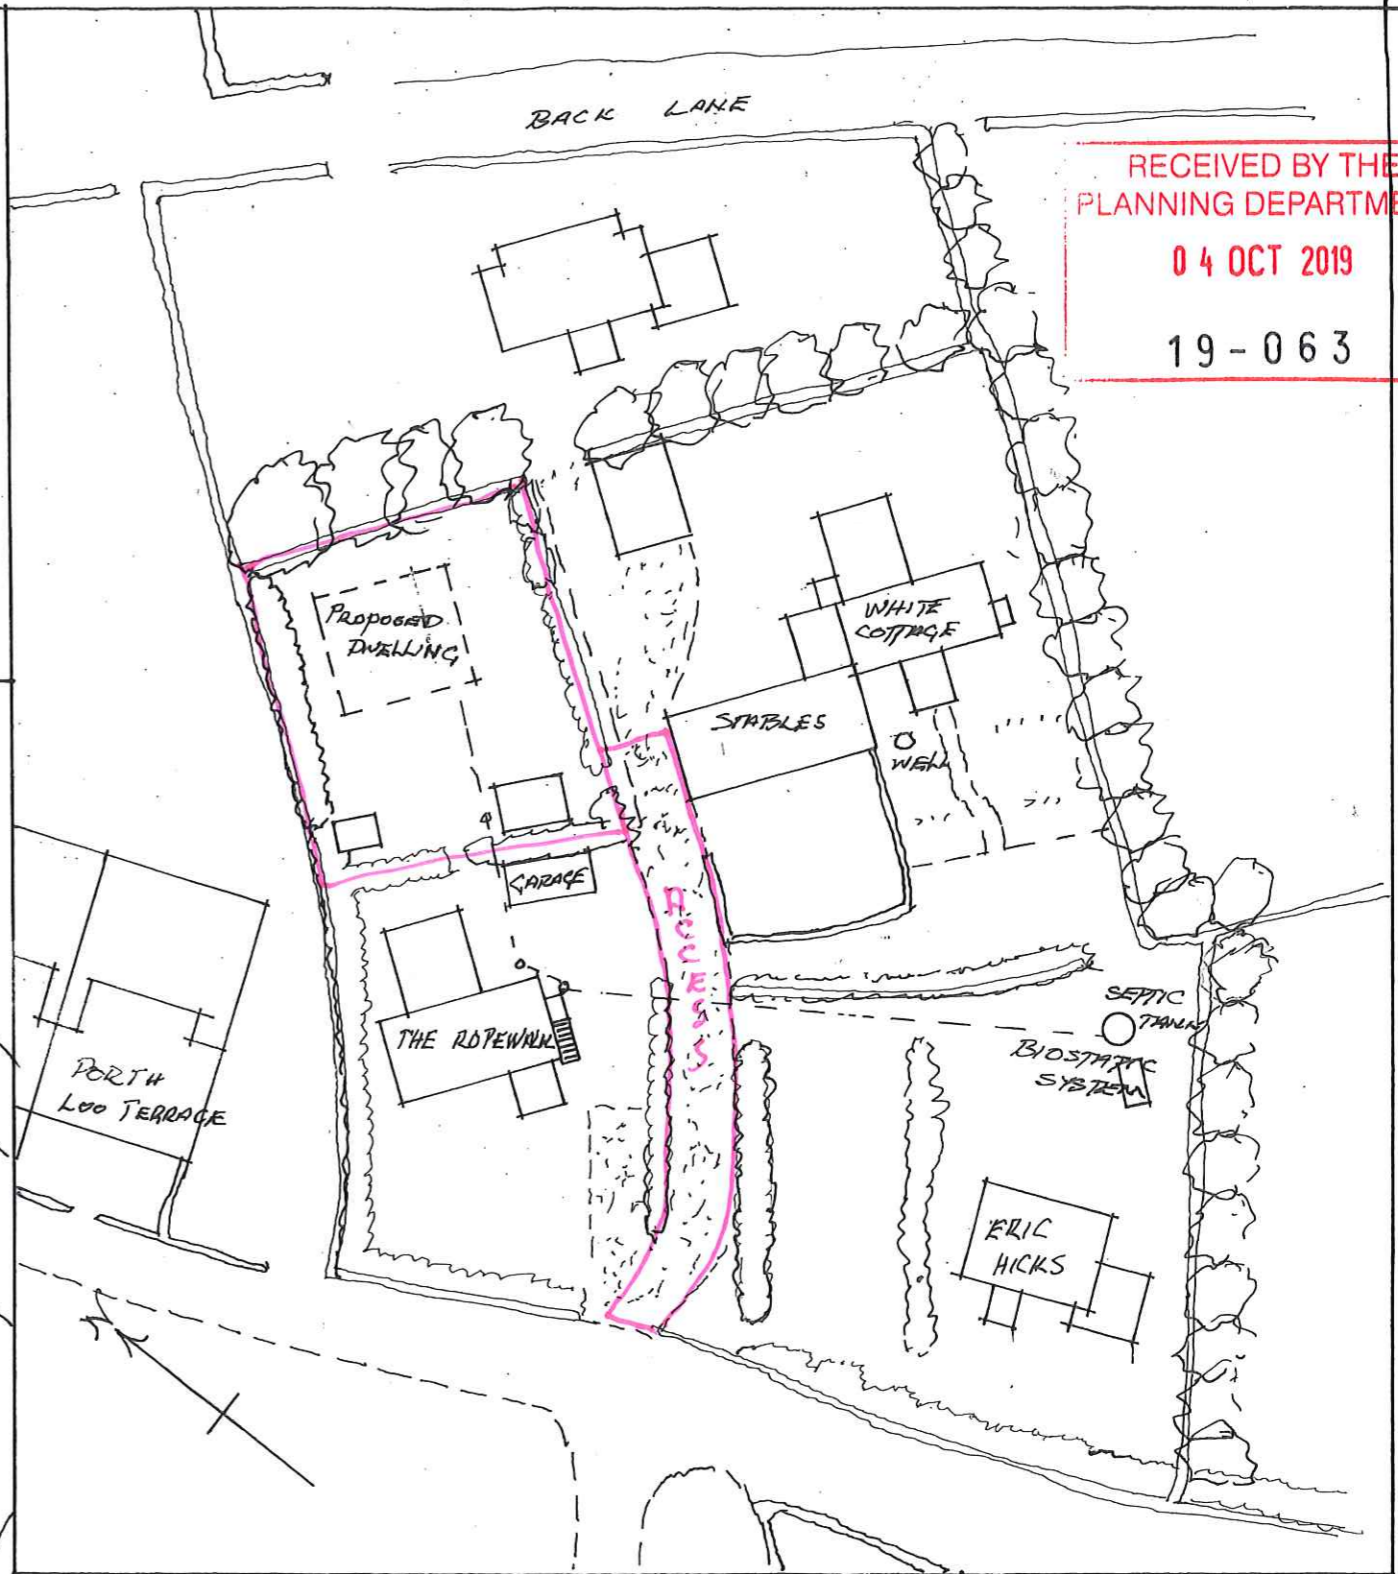

PROPOSED DWELLING on Land

1/10 ROPEWALK PORTHLOO ST MARY'S

for MR & MRS T. HIRON

RECEIVED BY THE
PLANNING DEPARTMENT

04 OCT 2019

19-063

BLOCK PLAN 1:1250

SITE PLAN 1:500

DATE OCT 2019

SCALE 1:500

RC - 1