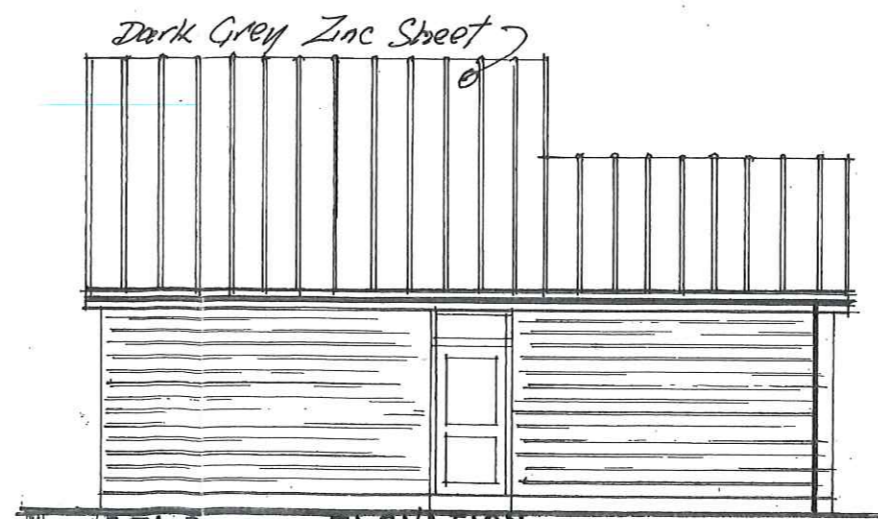

PROPOSED 1 BED  
REPLACEMENT  
CHALET

R/O  
ROPEWALK  
PORTHLOO  
ST MARY'S for

MR & MRS T. HIRON

FRONT ELEVATION

SIDE ELEVATION

SIDE ELEVATION

REAR ELEVATION

PLAN