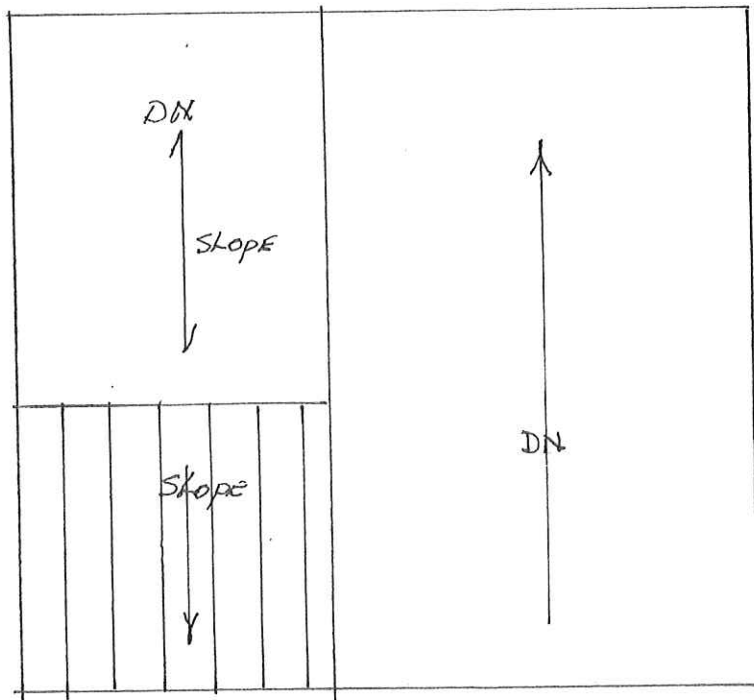

PROPOSED DWELLING

R/O ROPEWALK PORTLAND

ST MARYS

RECEIVED BY THE  
PLANNING DEPARTMENT

04 OCT 2019

19-063

PLAN of ROOF

OCT 2019

SCALE 1:100