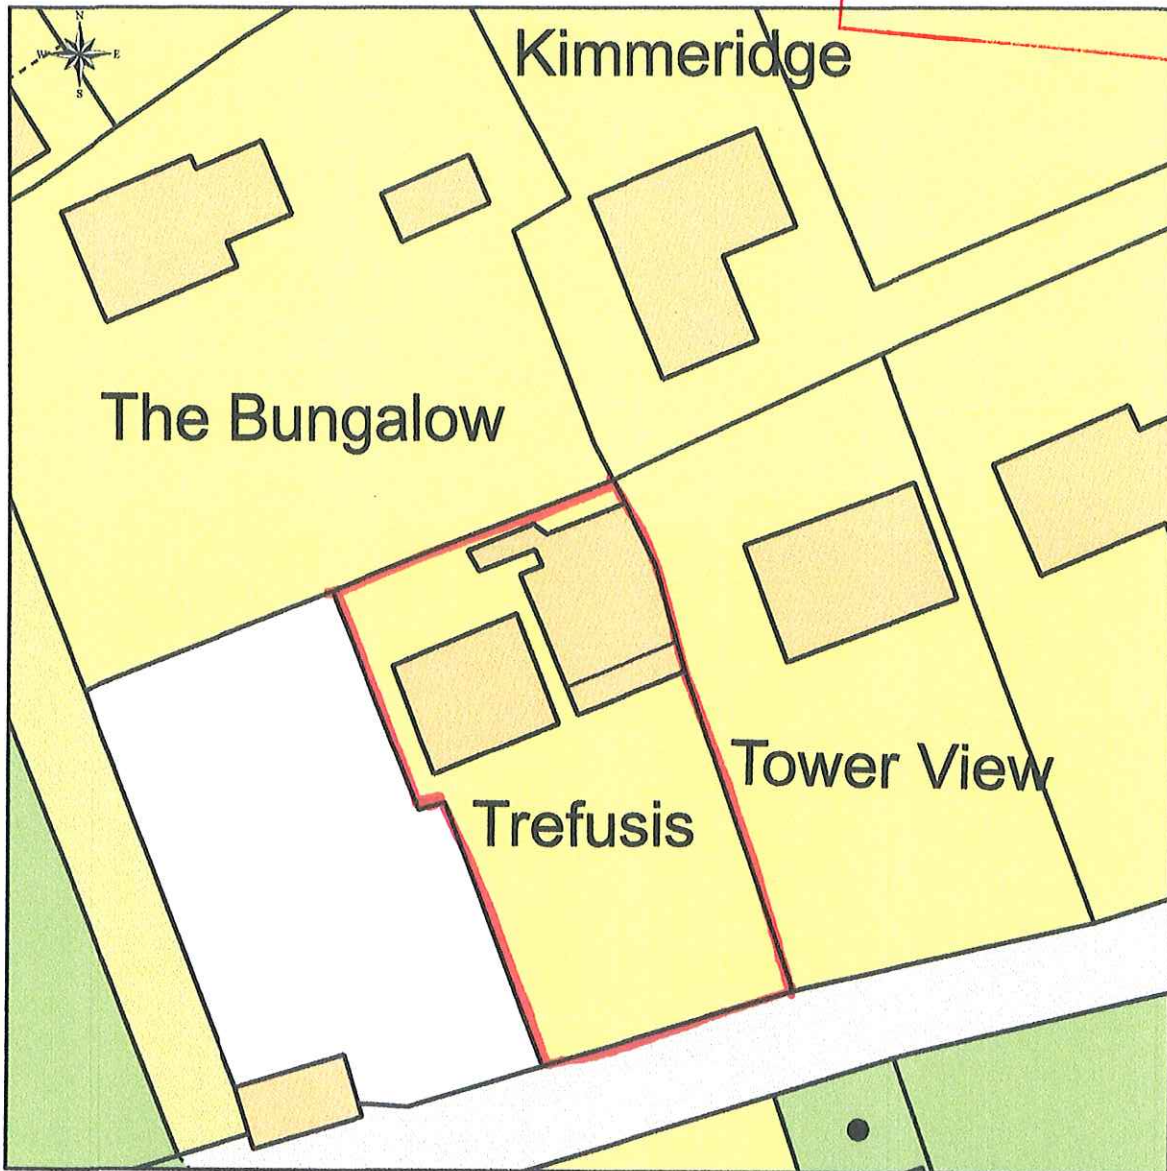

Site Plan of TREFUSIS

19/073

RECEIVED BY THE
PLANNING DEPARTMENT
30 OCT 2019

This Plan includes the following Licensed Data: OS MasterMap Colour PDF Site Plan/Block Plan by the Ordnance Survey National Geographic Database and incorporating surveyed revision available at the date of production. Reproduction in whole or in part is prohibited without the prior permission of Ordnance Survey. The representation of a road, track or path is no evidence of a right of way. The representation of features, as lines is no evidence of a property boundary. © Crown copyright and database rights, 2019. Ordnance Survey 0100031673

0m 5m 10m 15m 20m 25m 30m 35m 40m

Scale: 1:500, paper size: A4

TREFUSIS
SITE PLAN

Trefusis
Telegraph
St. Mary's
Isles of Scilly
TR210NS

plans ahead by emapsite™

Prepared by: Paul Osborne, 28-10-2019