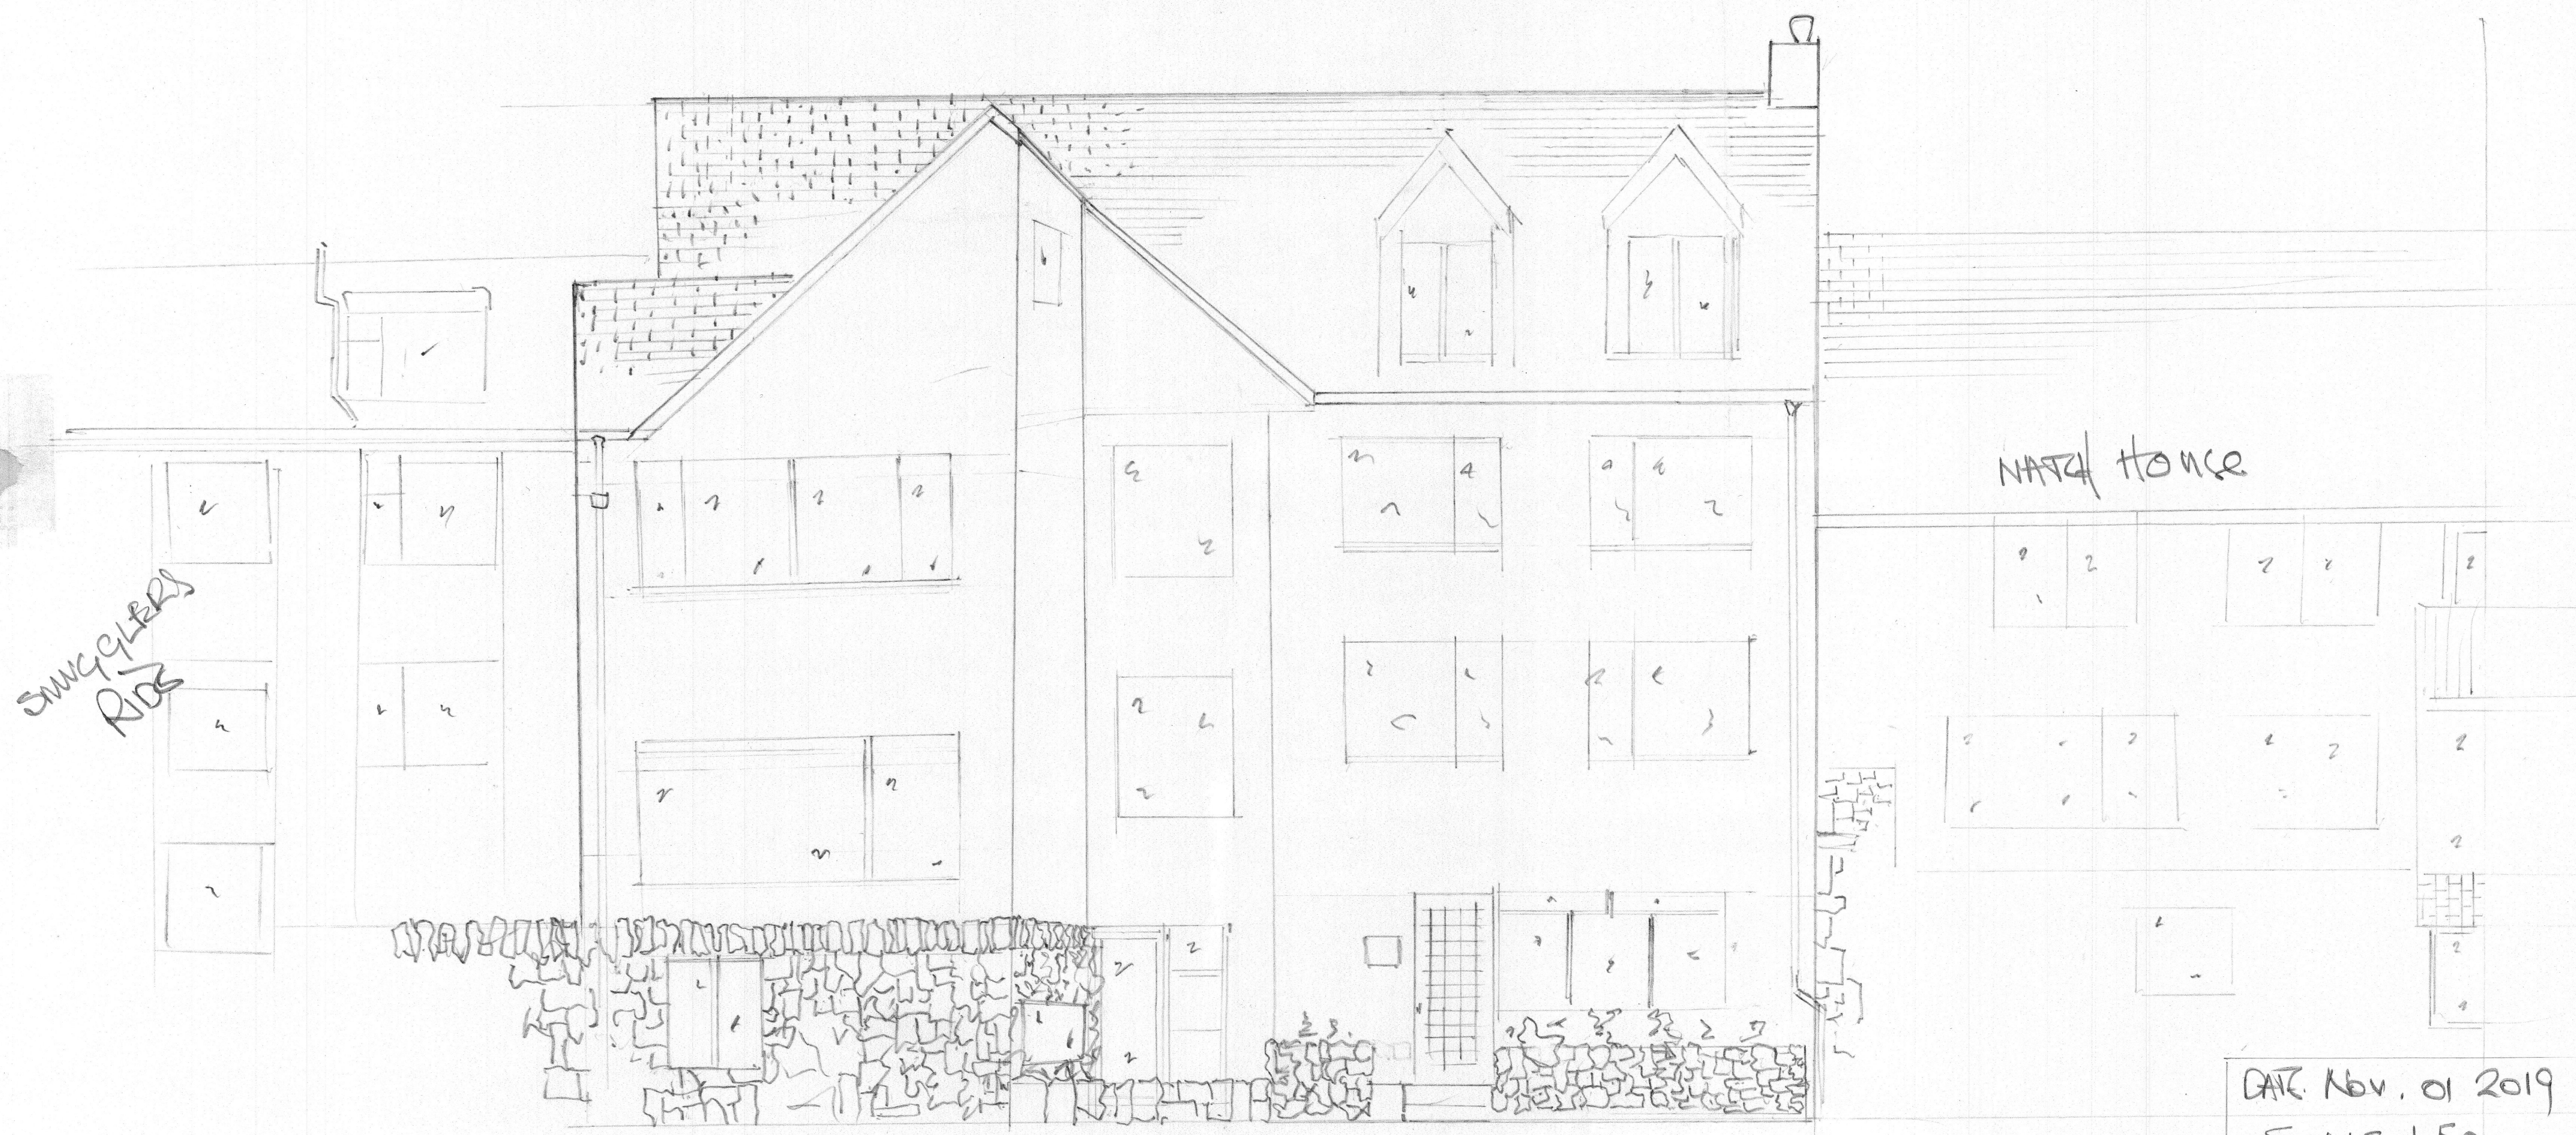

RECEIVED BY THE
PLANNING DEPARTMENT
07 NOV 2019
19-075

SCHOONER'S HOTEL, THORFARE, ST. MARY'S.

Existing Plan, looking SSW

SMUGGLERS
RIDGE

MATCH HOUSE

BEACH

DATE: Nov. 01 2019
SCALE: 1/50
K. Buchanan
God revy
St. Mary's
Isles of Scilly