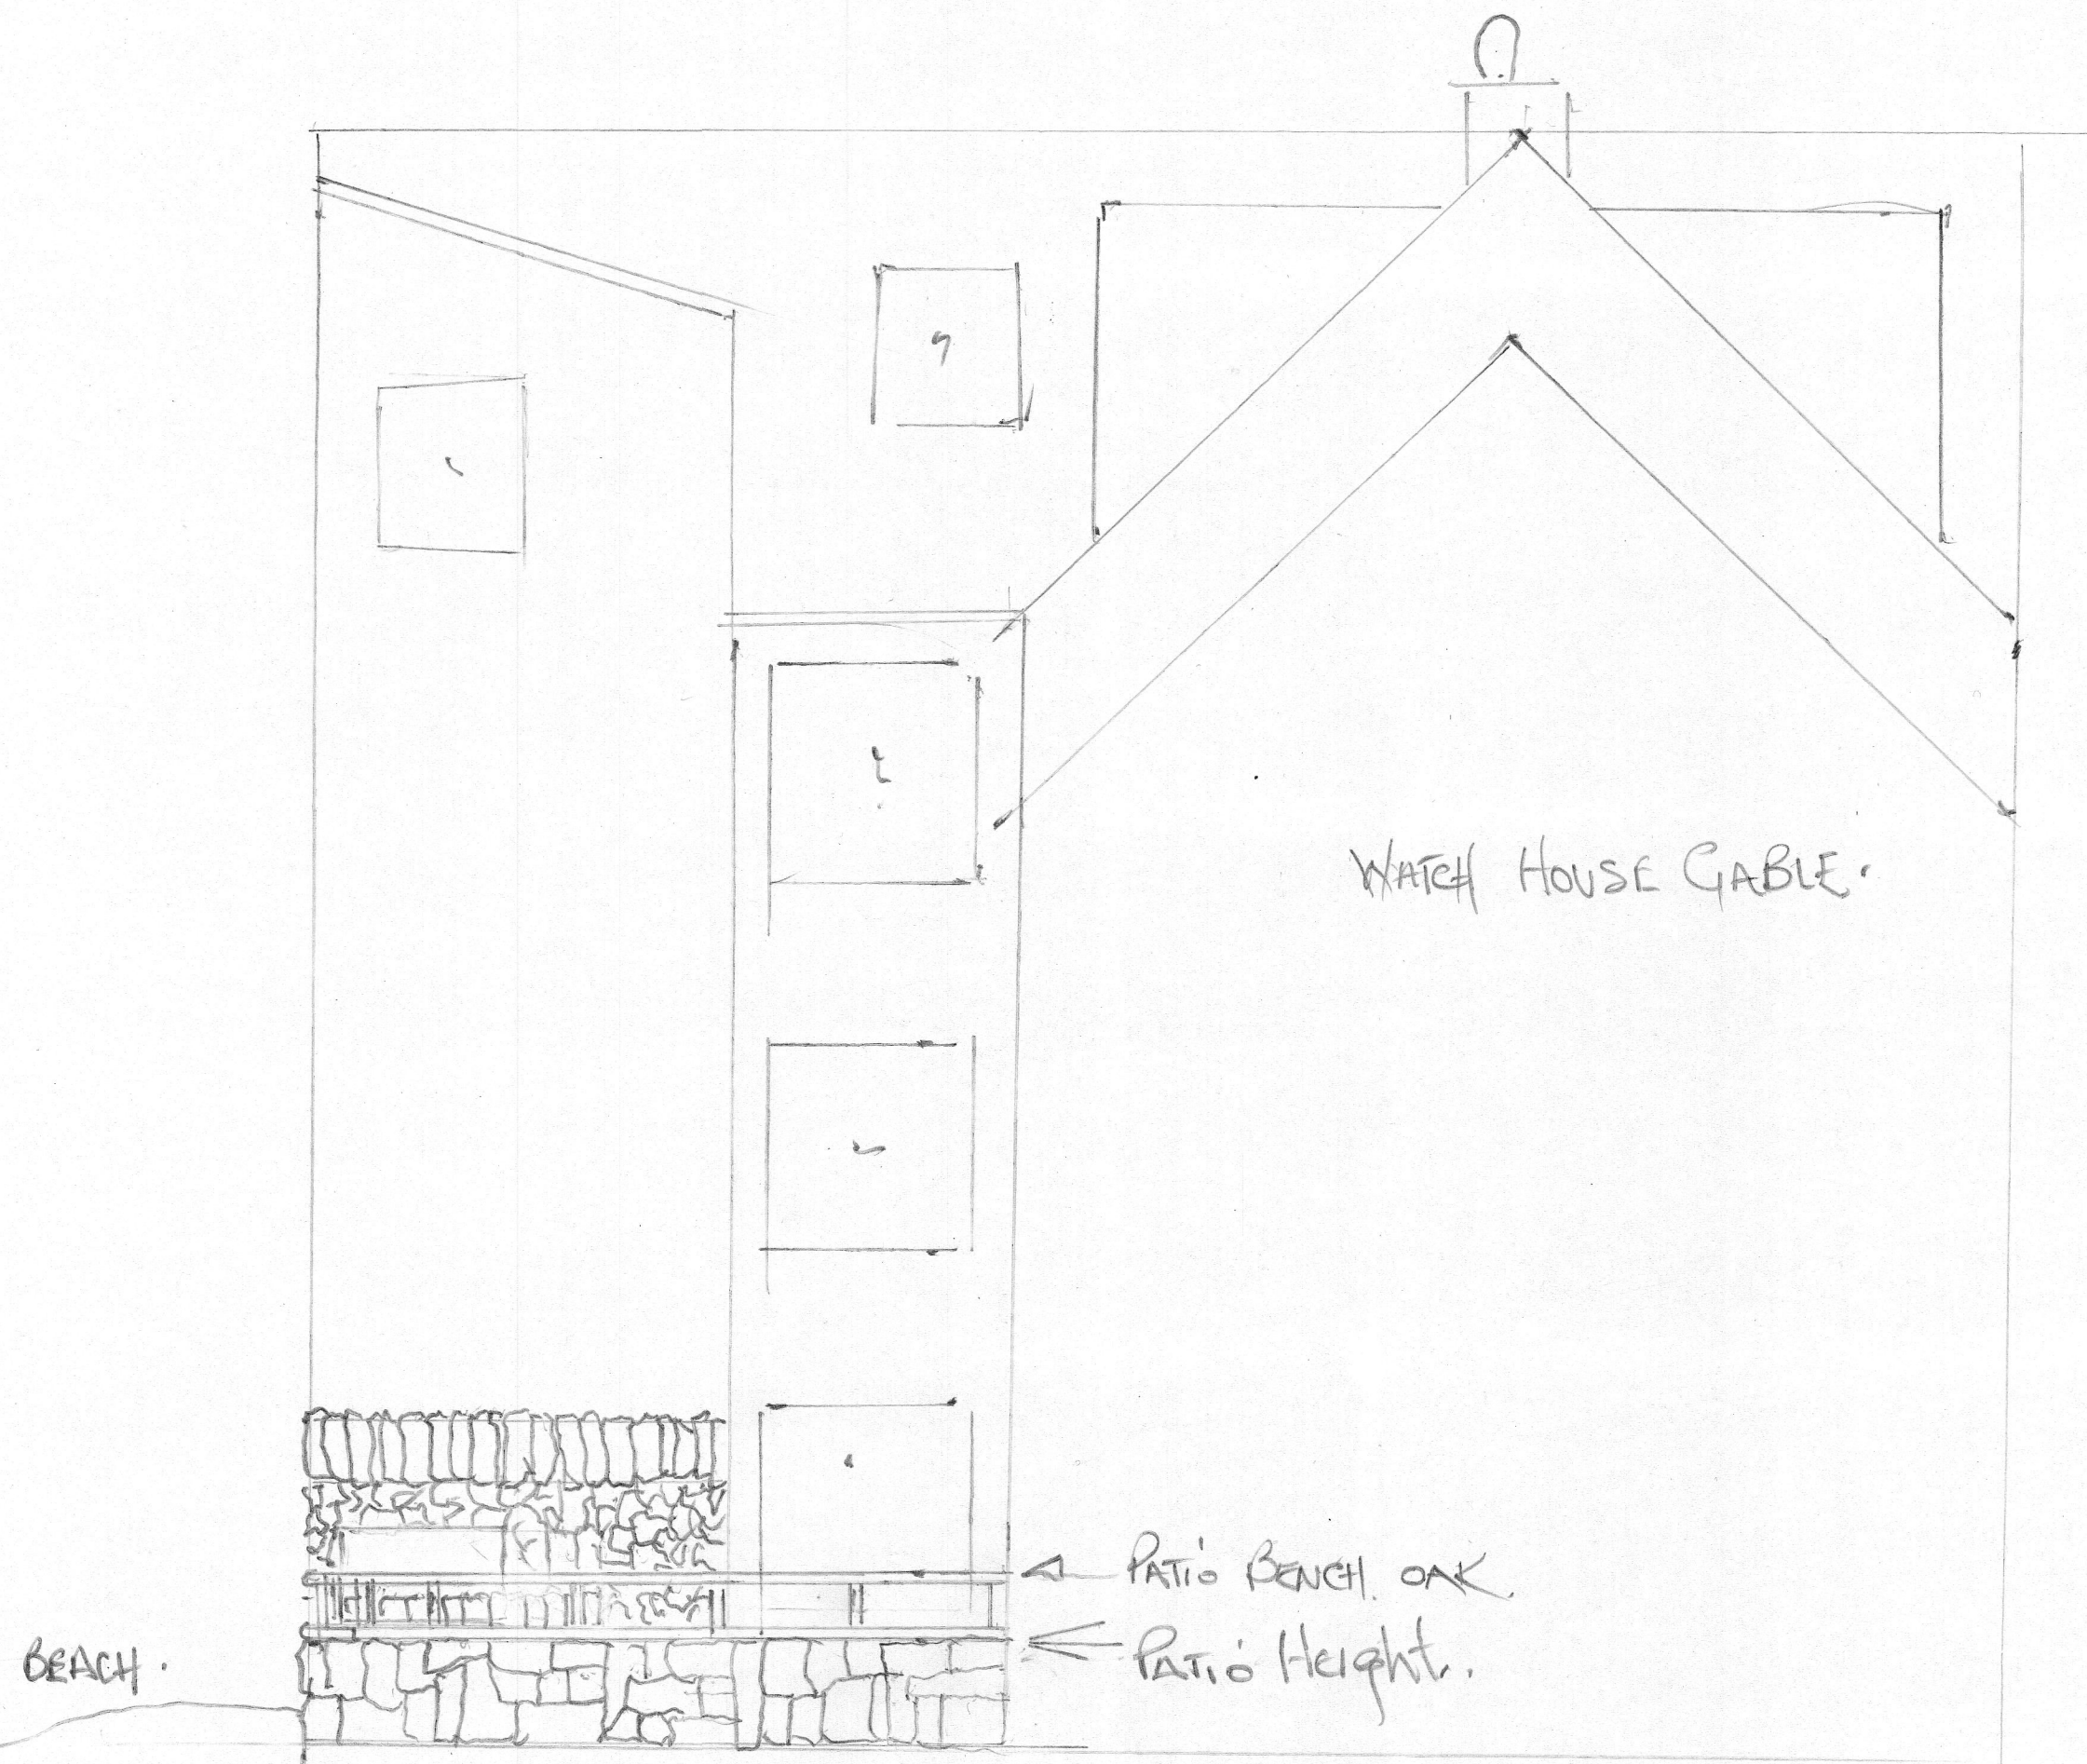

RECEIVED BY THE
PLANNING DEPARTMENT
07 NOV 2019
19-075

SCHOONERS HOTEL, THOROFARE ST. MARY'S

SIDE ELEVATION LOOKING EAST SOUTH EAST
PROPOSED PLAN.

DATE Nov 01 2019
SCALE 1:50.
K. Buchanan
Cookery
St Marys
Island Sally