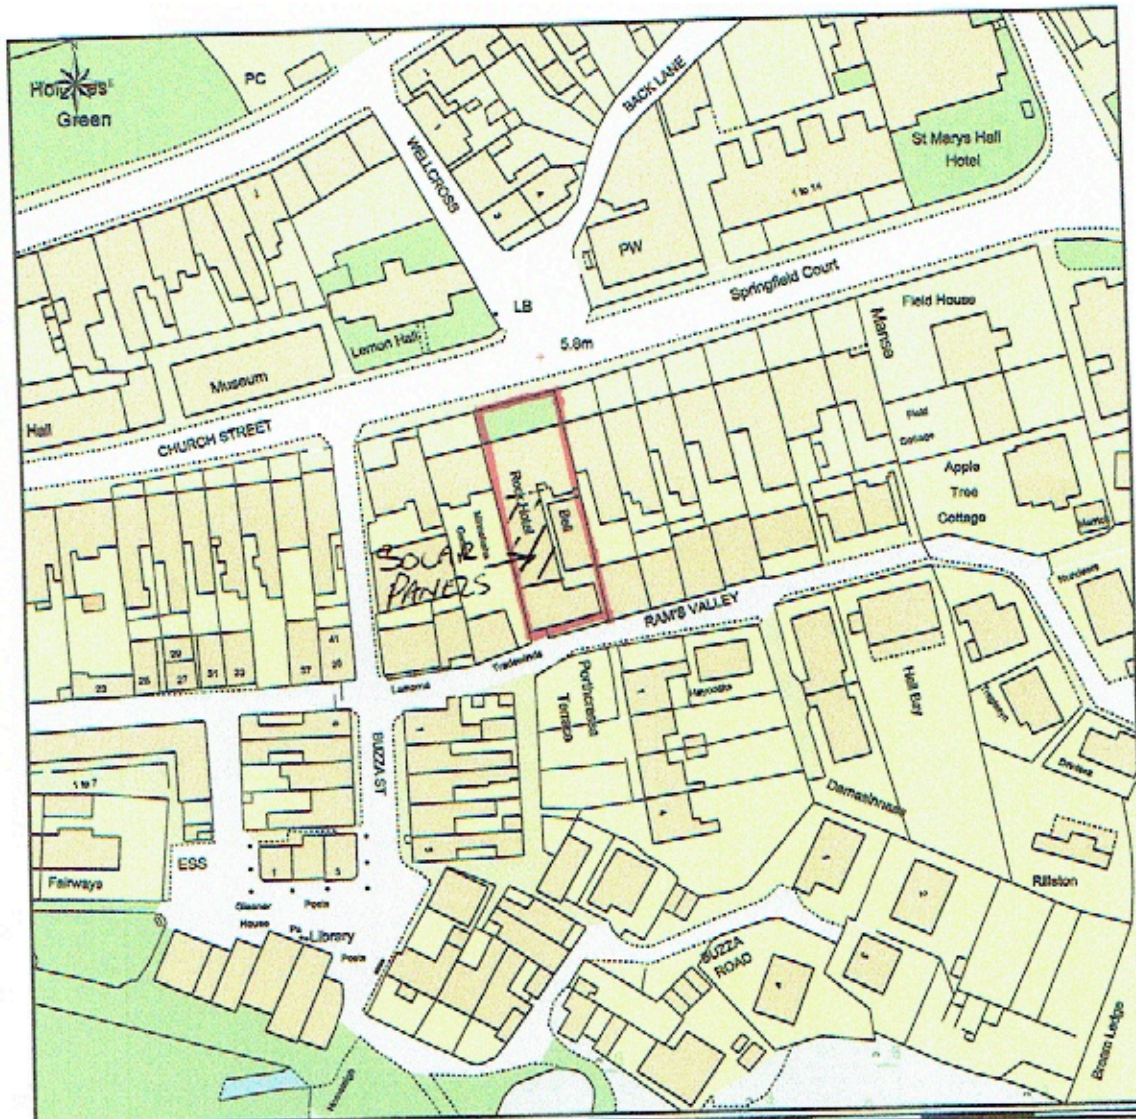

Location Plan for Bell Rock Hotel

This Plan includes the following Licensed Data: OS MasterMap Colour PDF Location Plan by the Ordnance Survey National Geographic Database and incorporating surveyed revision available at the date of production. Reproduction in whole or in part is prohibited without the prior permission of Ordnance Survey. The representation of a road, track or path is no evidence of a right of way. The representation of features, as lines is no evidence of a property boundary. © Crown copyright and database rights, 2016. Ordnance Survey 0100091673

Scale: 1:1250, paper size: A4

Location Plan
 Bell Rock Hotel
 Church St
 St. Mary's
 Isles of Scilly
 TR210JS

plans ahead by emapsite™

Prepared by: Paul Osborne, 01-08-2016

Site Plan for Bell Rock Hotel

This Plan includes the following Licensed Data: OS MasterMap Colour PDF Site Plan/Block Plan by the Ordnance Survey National Geographic Database and incorporating surveyed revision available at the date of production. Reproduction in whole or in part is prohibited without the prior permission of Ordnance Survey. The representation of a road, track or path is no evidence of a right of way. The representation of features, as lines is no evidence of a property boundary. © Crown copyright and database rights, 2016. Ordnance Survey 0100031673

0m 5m 10m 15m 20m 25m 30m 35m 40m

Scale: 1:500, paper size: A4

Bell Rock Hotel
 Site Plan
 Church St
 St. Mary's
 Isles of Scilly
 TR210JS

plans ahead by emapsite™

Prepared by: Paul Osborne, 01-08-2018