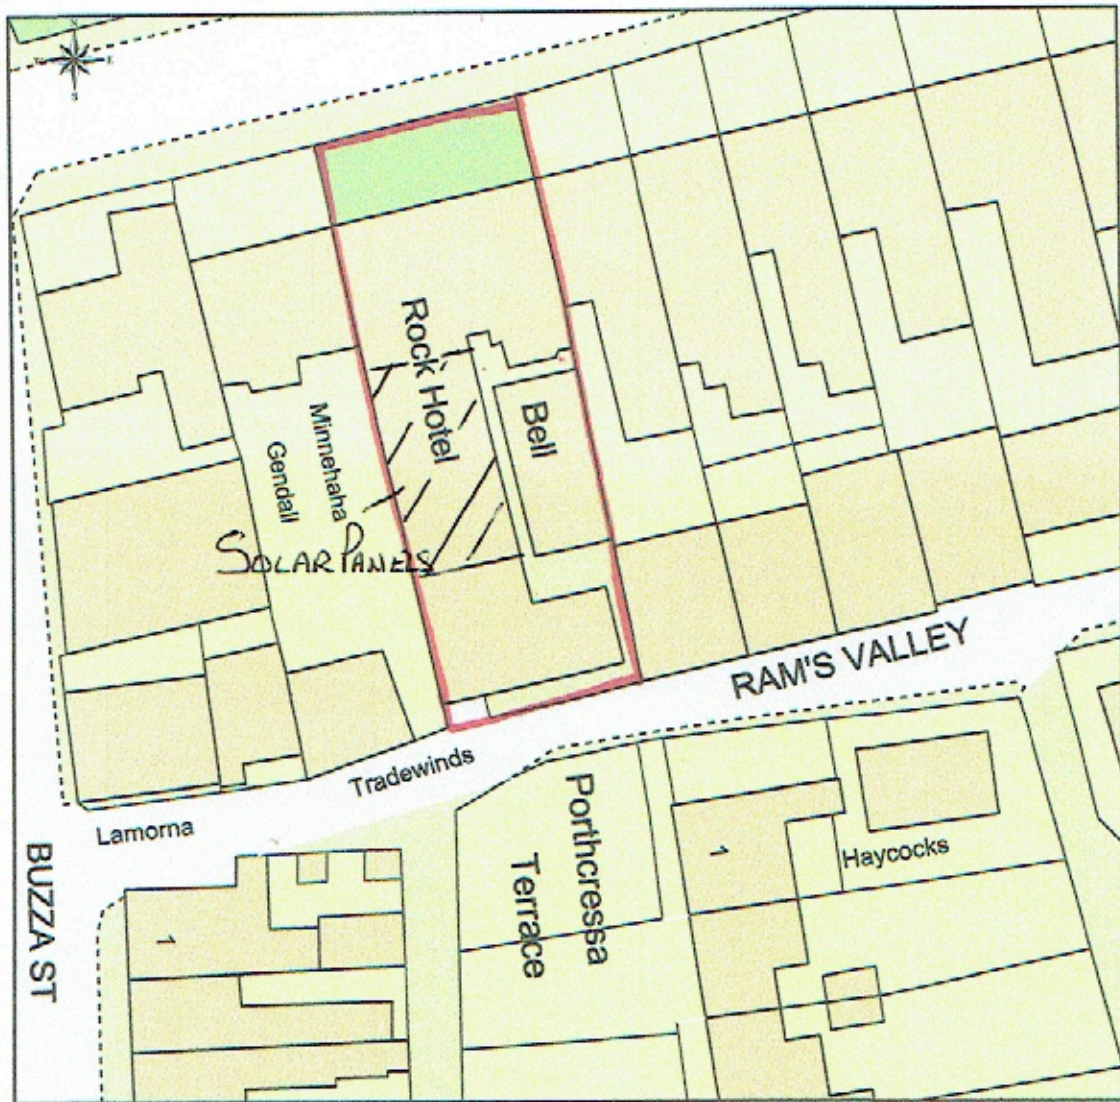

Location Plan for Bell Rock Hotel

This Plan includes the following Licensed Data: OS MasterMap Colour PDF Location Plan by the Ordnance Survey National Geographic Database and incorporating surveyed revision available at the date of production. Reproduction in whole or in part is prohibited without the prior permission of Ordnance Survey. The representation of a road, track or path is no evidence of a right of way. The representation of features, as lines is no evidence of a property boundary. © Crown copyright and database rights, 2016. Ordnance Survey 0100091673

Scale: 1:1250, paper size: A4

Location Plan
 Bell Rock Hotel
 Church St
 St. Mary's
 Isles of Scilly
 TR210JS

plans ahead by emapsite™

Prepared by: Paul Osborne, 01-08-2016

Site Plan for Bell Rock Hotel

This Plan includes the following Licensed Data: OS MasterMap Colour PDF Site Plan/Block Plan by the Ordnance Survey National Geographic Database and incorporating surveyed revision available at the date of production. Reproduction in whole or in part is prohibited without the prior permission of Ordnance Survey. The representation of a road, track or path is no evidence of a right of way. The representation of features, as lines is no evidence of a property boundary. © Crown copyright and database rights, 2016. Ordnance Survey 0100031673

0m 5m 10m 15m 20m 25m 30m 35m 40m

Scale: 1:500, paper size: A4

Bell Rock Hotel
 Site Plan
 Church St
 St. Mary's
 Isles of Scilly
 TR210JS

plans ahead by emapsite™

Prepared by: Paul Osborne, 01-08-2018