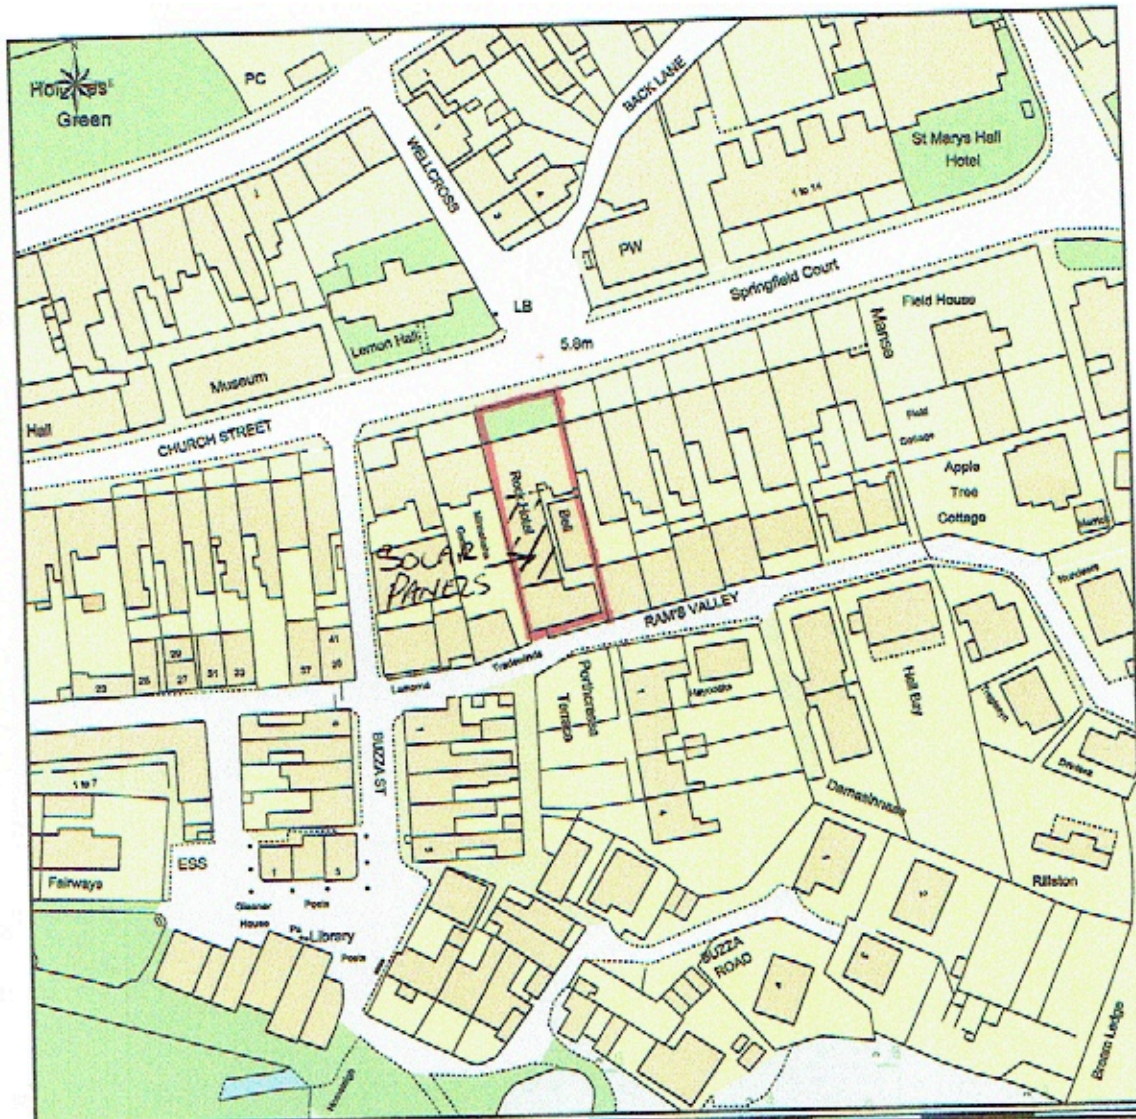

# Location Plan for Bell Rock Hotel

This Plan includes the following Licensed Data: OS MasterMap Colour PDF Location Plan by the Ordnance Survey National Geographic Database and incorporating surveyed revision available at the date of production. Reproduction in whole or in part is prohibited without the prior permission of Ordnance Survey. The representation of a road, track or path is no evidence of a right of way. The representation of features, as lines is no evidence of a property boundary. © Crown copyright and database rights, 2016. Ordnance Survey 0100091673

Scale: 1:1250, paper size: A4

Location Plan  
 Bell Rock Hotel  
 Church St  
 St. Mary's  
 Isles of Scilly  
 TR210JS

**plans ahead** by emapsite™

Prepared by: Paul Osborne, 01-08-2016