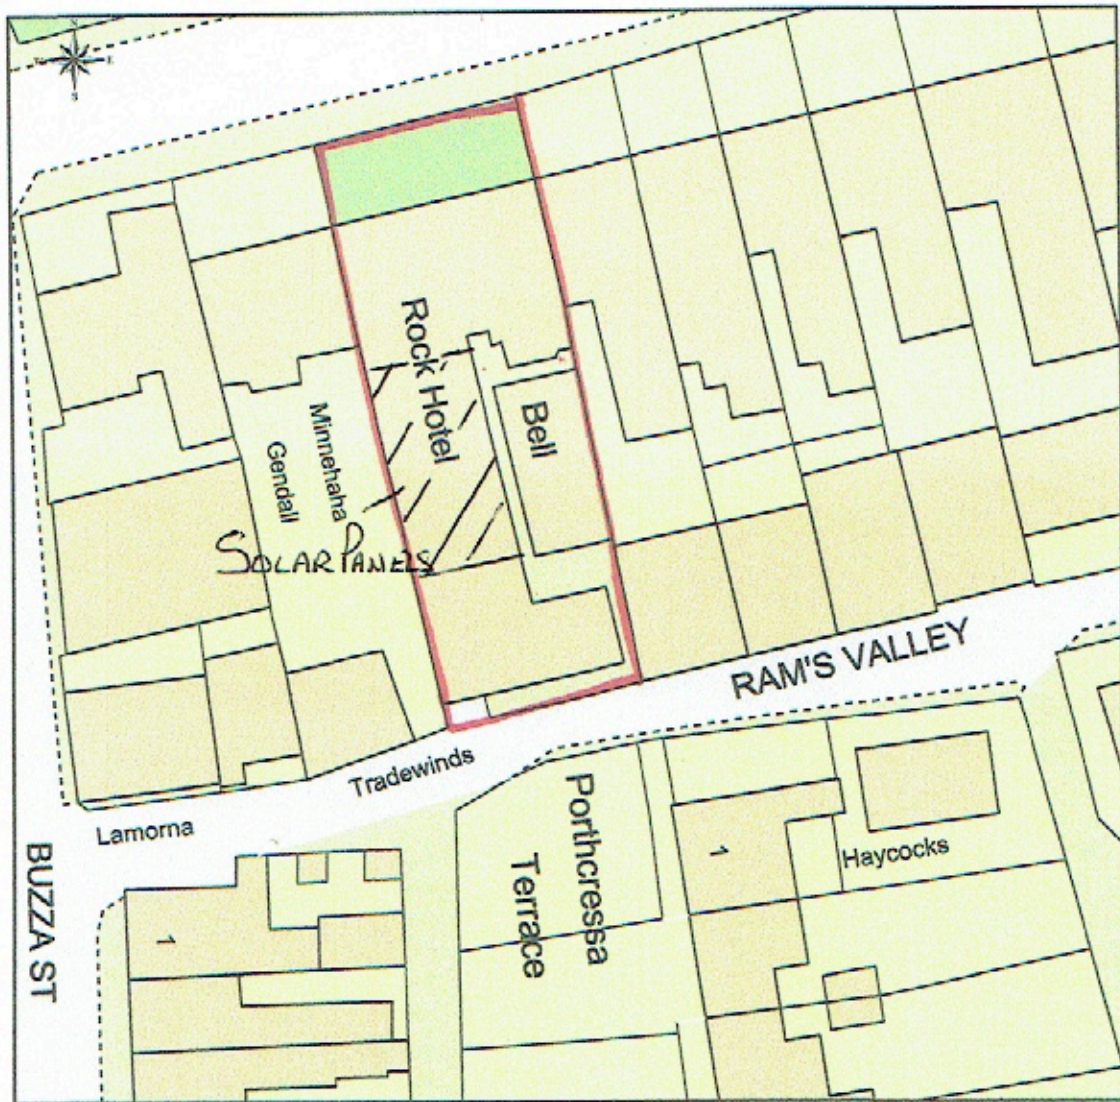

Site Plan for Bell Rock Hotel

This Plan includes the following Licensed Data: OS MasterMap Colour PDF Site Plan/Block Plan by the Ordnance Survey National Geographic Database and incorporating surveyed revision available at the date of production. Reproduction in whole or in part is prohibited without the prior permission of Ordnance Survey. The representation of a road, track or path is no evidence of a right of way. The representation of features, as lines is no evidence of a property boundary. © Crown copyright and database rights, 2016. Ordnance Survey 0100031673

0m 5m 10m 15m 20m 25m 30m 35m 40m

Scale: 1:500, paper size: A4

Bell Rock Hotel
 Site Plan
 Church St
 St. Mary's
 Isles of Scilly
 TR210JS

plans ahead by emapsite™

Prepared by: Paul Osborne, 01-08-2018