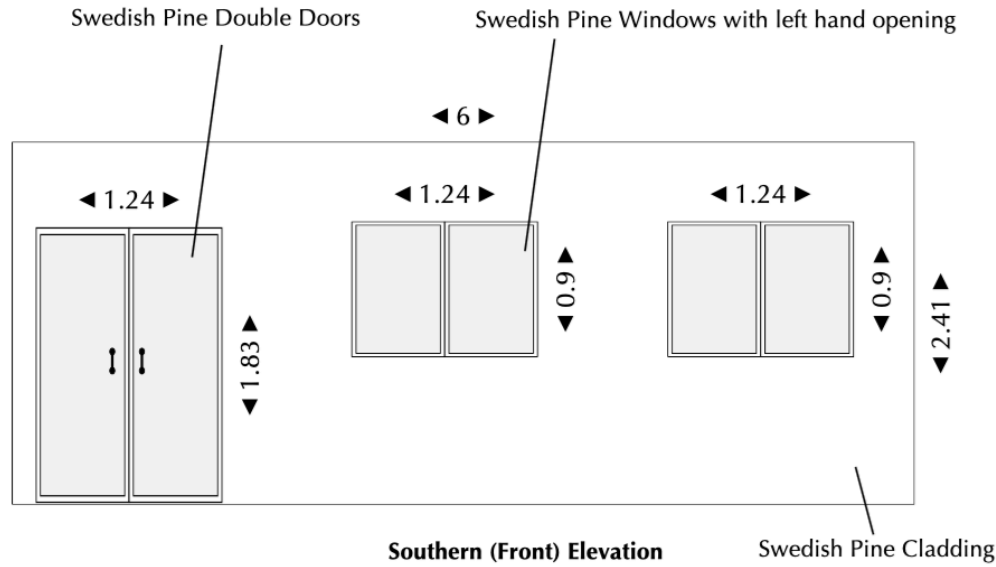

P/19/090/FUL: Campsite, Norrard, Bryher
Erection of wooden storage shed adjacent to existing shower block
ELEVATIONS

SCALE: 1:50 @ A4