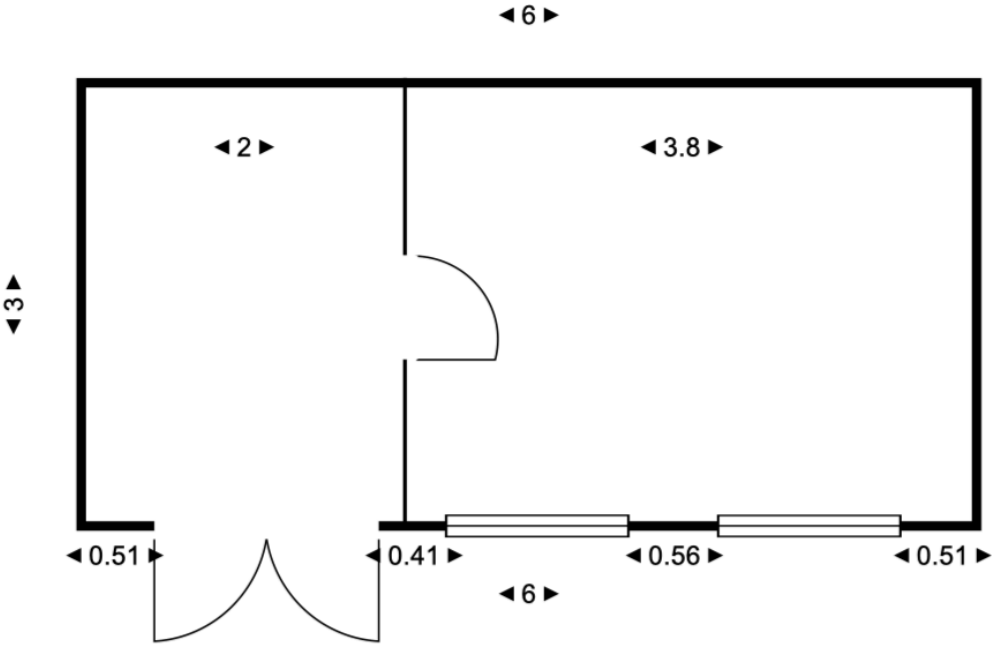

P/19/090/FUL: Campsite, Norrard, Bryher
Erection of wooden storage shed adjacent to existing shower block
FLOOR PLAN

SCALE: 1:50 @ A4