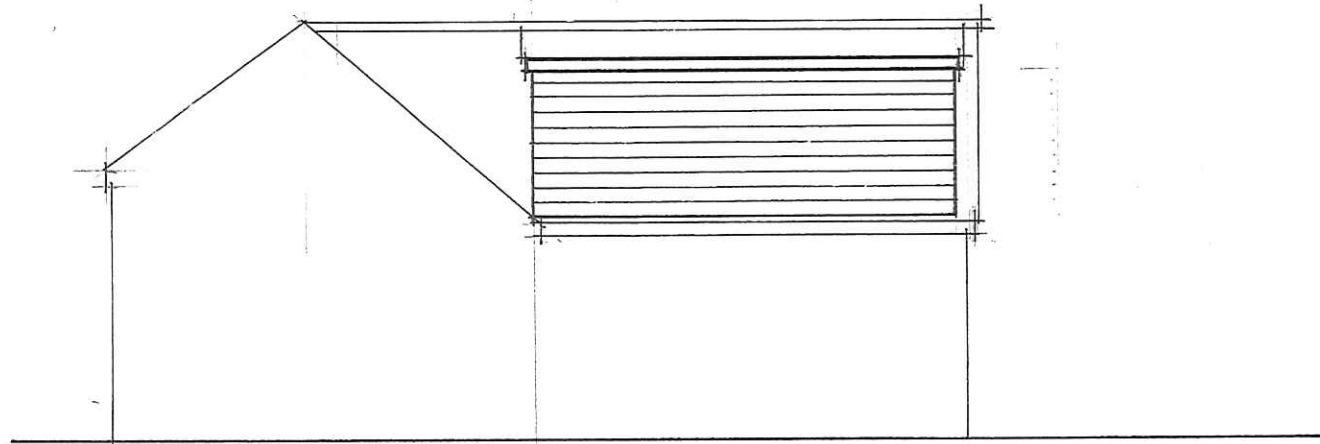

EXISTING

PROPOSED

19 - 045

RECEIVED BY THE
PLANNING DEPARTMENT
28 AUG 2019

STORM COTTAGE

LITTLE PORTH ST MARY'S
ISLES OF SCILLY TR210JG

EAST ELEVATION

DATE - MAR 2018

SCALE - 1:100 & A4