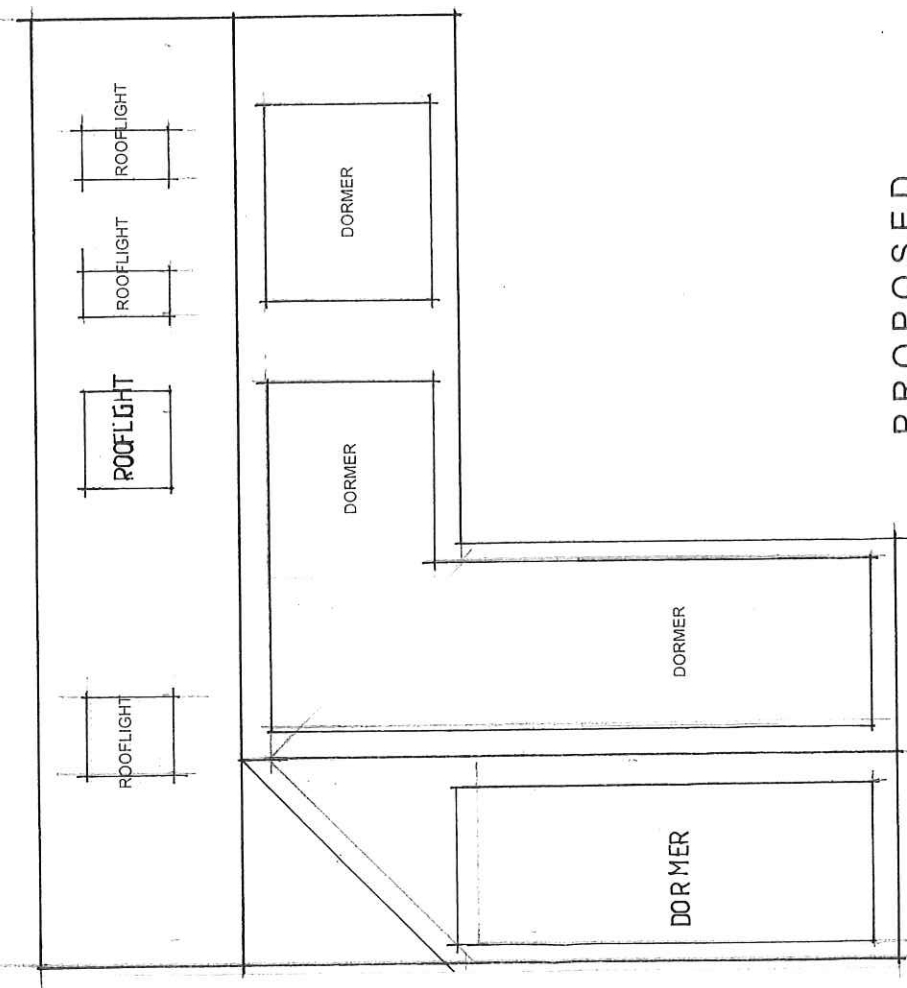

EXISTING

PROPOSED

SCALE IN METRES 10

SCALE IN METRES 10

RECEIVED BY THE
PLANNING DEPARTMENT
28 AUG 2019

19-045

STORM COTTAGE
LITTLE PORTH ST MARY'S
ISLES OF SCILLY TR210JG

ROOF PLANS

DATE - MAR 2018
SCALE - 1:100 & A4