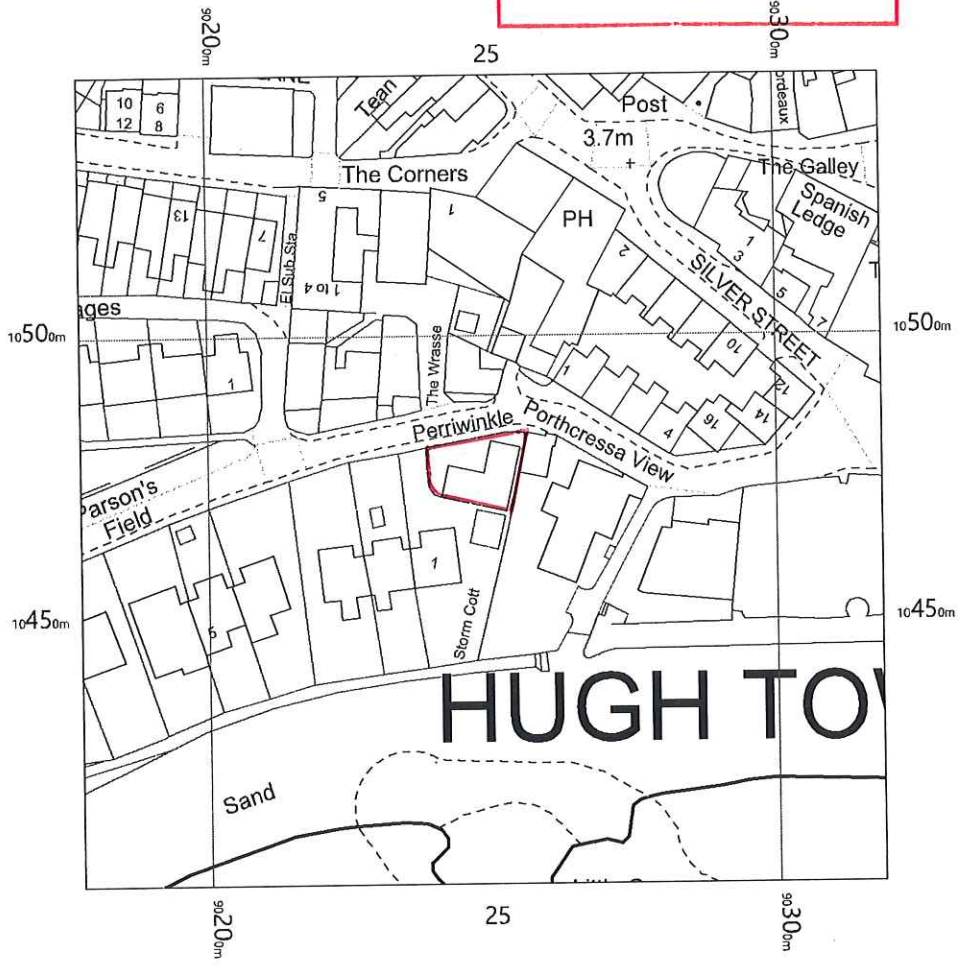

RECEIVED BY THE
PLANNING DEPARTMENT
28 AUG 2019

Storm Cottage
Little Porth,
Hugh Town,
St Mary's,
Isles Of Scilly
TR21 0JG

OS MasterMap 1250/2500/10000 scale
Thursday, August 15, 2019, ID: MPMBW-00821515
www.blackwellmapping.co.uk

1:1250 scale print at A4, Centre: 90248 E, 10475 N

©Crown Copyright Ordnance Survey. Licence no. 100041041

BLACKWELL'S
MAPPING SERVICES
PERSONAL & PROFESSIONAL MAPPING
www.blackwellmapping.co.uk

TEL: 0800 151 2612
maps@blackwell.co.uk