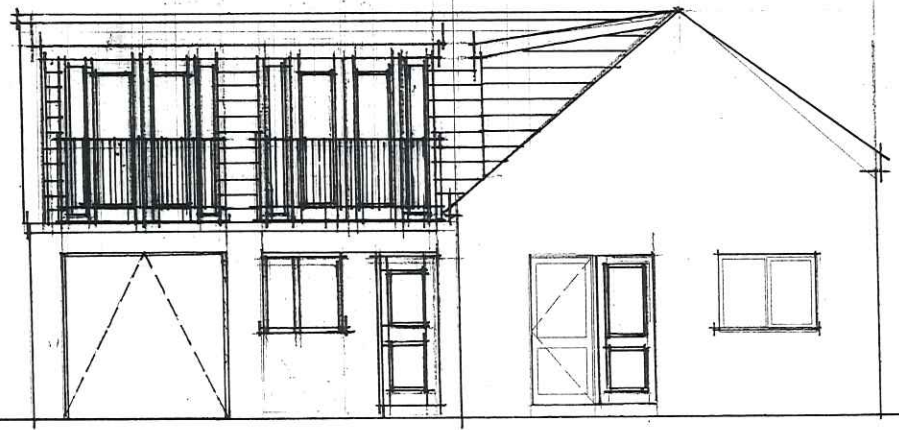

SCALE IN METRES 10

5

0

PERRIWINKLE

NORTH ELEVATION

*STORM COTTAGE

SCALE IN METRES

5

0

20

SCALE IN METRES 5

0

WEST ELEVATION

RECEIVED BY THE
PLANNING DEPARTMENT
28 AUG 2019

19-045

STORM COTTAGE
LITTLE PORTH ST MARY'S
ISLES OF SCILLY TR210JG

PROPOSED
ELEVATIONS

DATE - MAR 2018
SCALE - 1:100 & A4