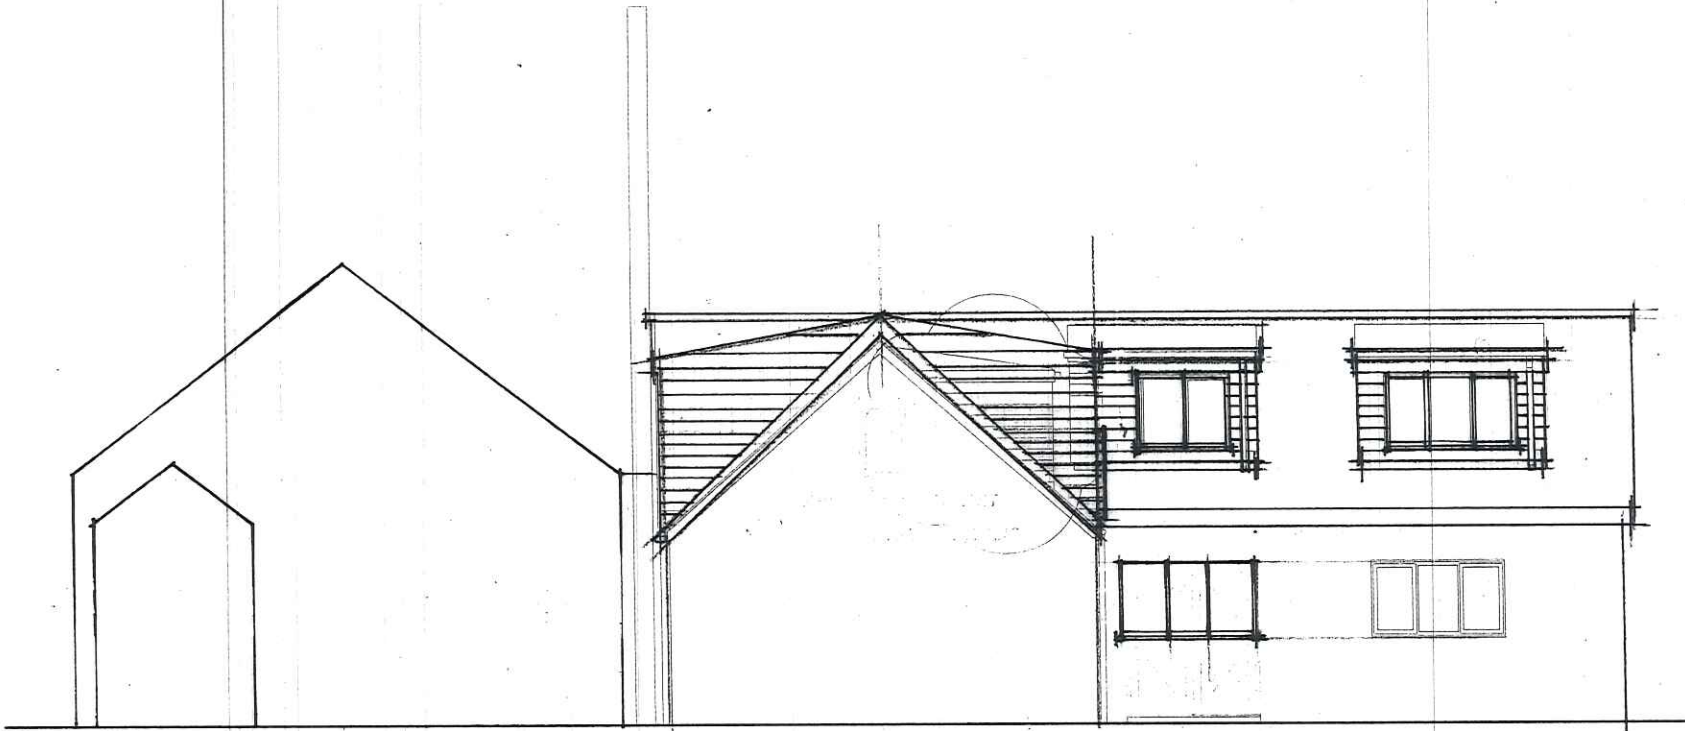

SCALE IN METRES 10

5

0

PERRIWINKLE

NORTH ELEVATION

*STORM COTTAGE

SCALE IN METRES

5

0

20

SCALE IN METRES 5

0

WEST ELEVATION

RECEIVED BY THE
PLANNING DEPARTMENT
28 AUG 2019

19-045

STORM COTTAGE
LITTLE PORTH ST MARY'S
ISLES OF SCILLY TR210JG

PROPOSED
ELEVATIONS

DATE - MAR 2018
SCALE - 1:100 & A4