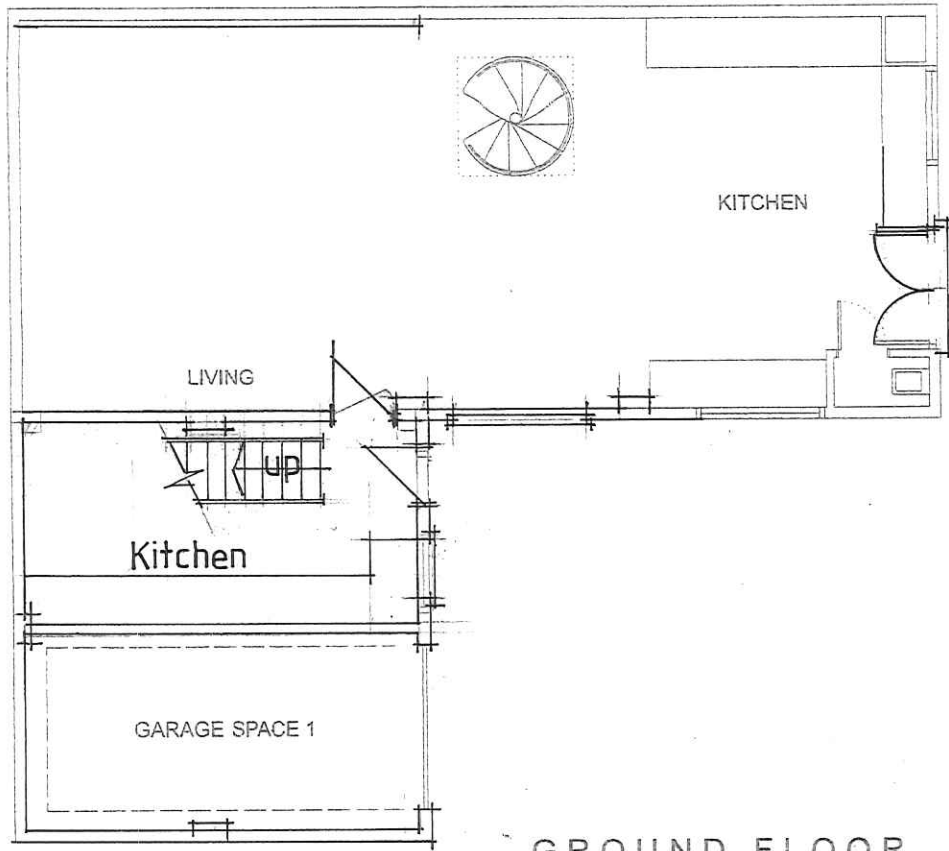

SCALE IN METRES 10

5

0

GROUND FLOOR

SCALE IN METRES 10

FIRST FLOOR

RECEIVED BY THE
 PLANNING DEPARTMENT
 28 AUG 2019

19 - 045

STORM COTTAGE
 LITTLE PORTH ST MARY'S
 ISLES OF SCILLY TR210JG

PROPOSED
 PLANS

DATE - MAR 2018
 SCALE - 1:100 & A4