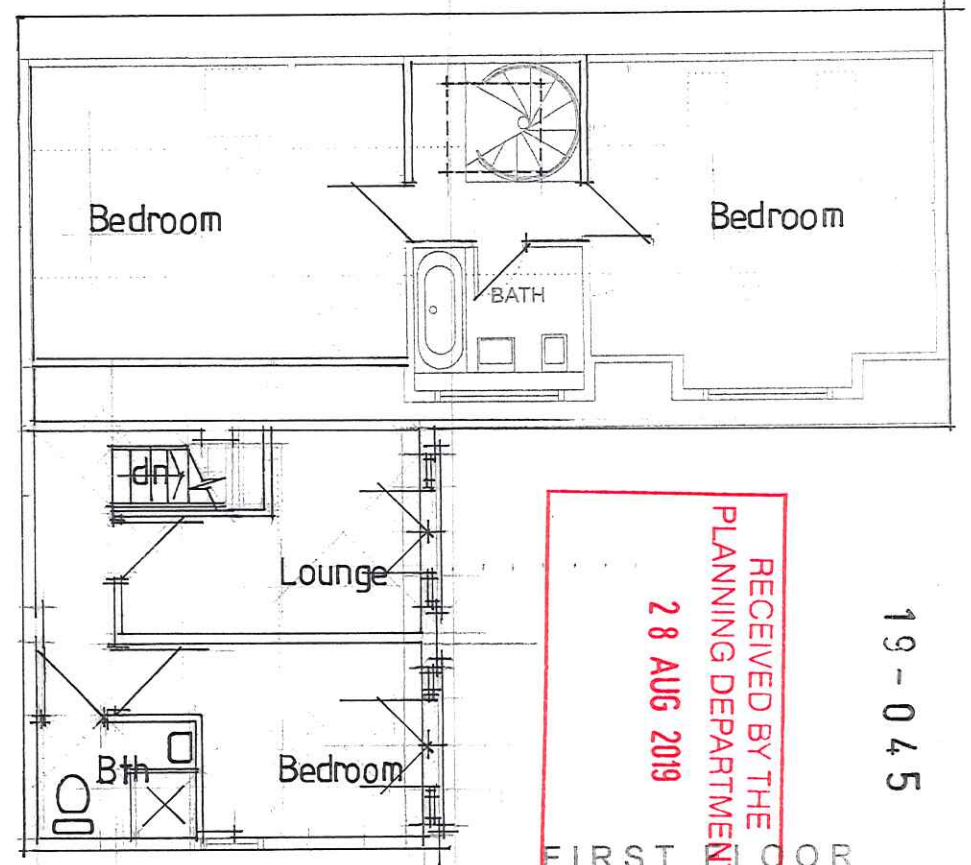

SCALE IN METRES 10

5

0

GROUND FLOOR

SCALE IN METRES 10

FIRST FLOOR

RECEIVED BY THE
 PLANNING DEPARTMENT
 28 AUG 2019

19 - 045

STORM COTTAGE
 LITTLE PORTH ST MARY'S
 ISLES OF SCILLY TR210JG

PROPOSED
 PLANS

DATE - MAR 2018
 SCALE - 1:100 & A4