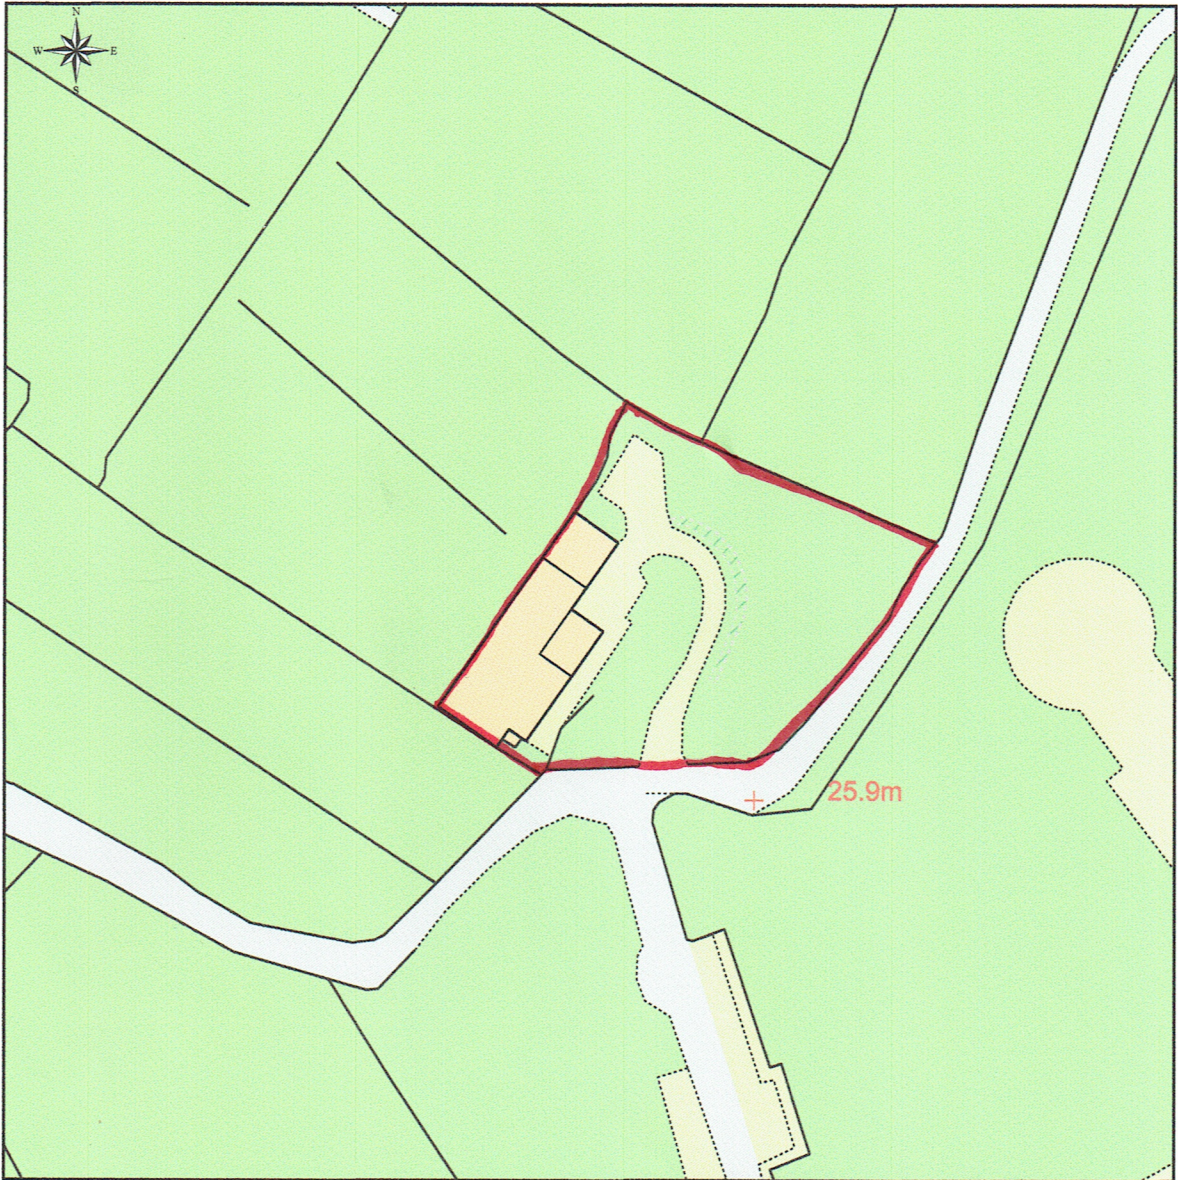

Location Plan for Mainland Marketing

This Plan includes the following Licensed Data: OS MasterMap Colour PDF Location Plan by the Ordnance Survey National Geographic Database and incorporating surveyed revision available at the date of production. Reproduction in whole or in part is prohibited without the prior permission of Ordnance Survey. The representation of a road, track or path is no evidence of a right of way. The representation of features, as lines is no evidence of a property boundary. © Crown copyright and database rights, 2020. Ordnance Survey 0100031673

0m 20m 40m 60m 80m 100m

Scale: 1:1250, paper size: A4

Mainland Marketing

Location Plan

High Cross Lane

The Airport

St. Mary's

Isles of Scilly