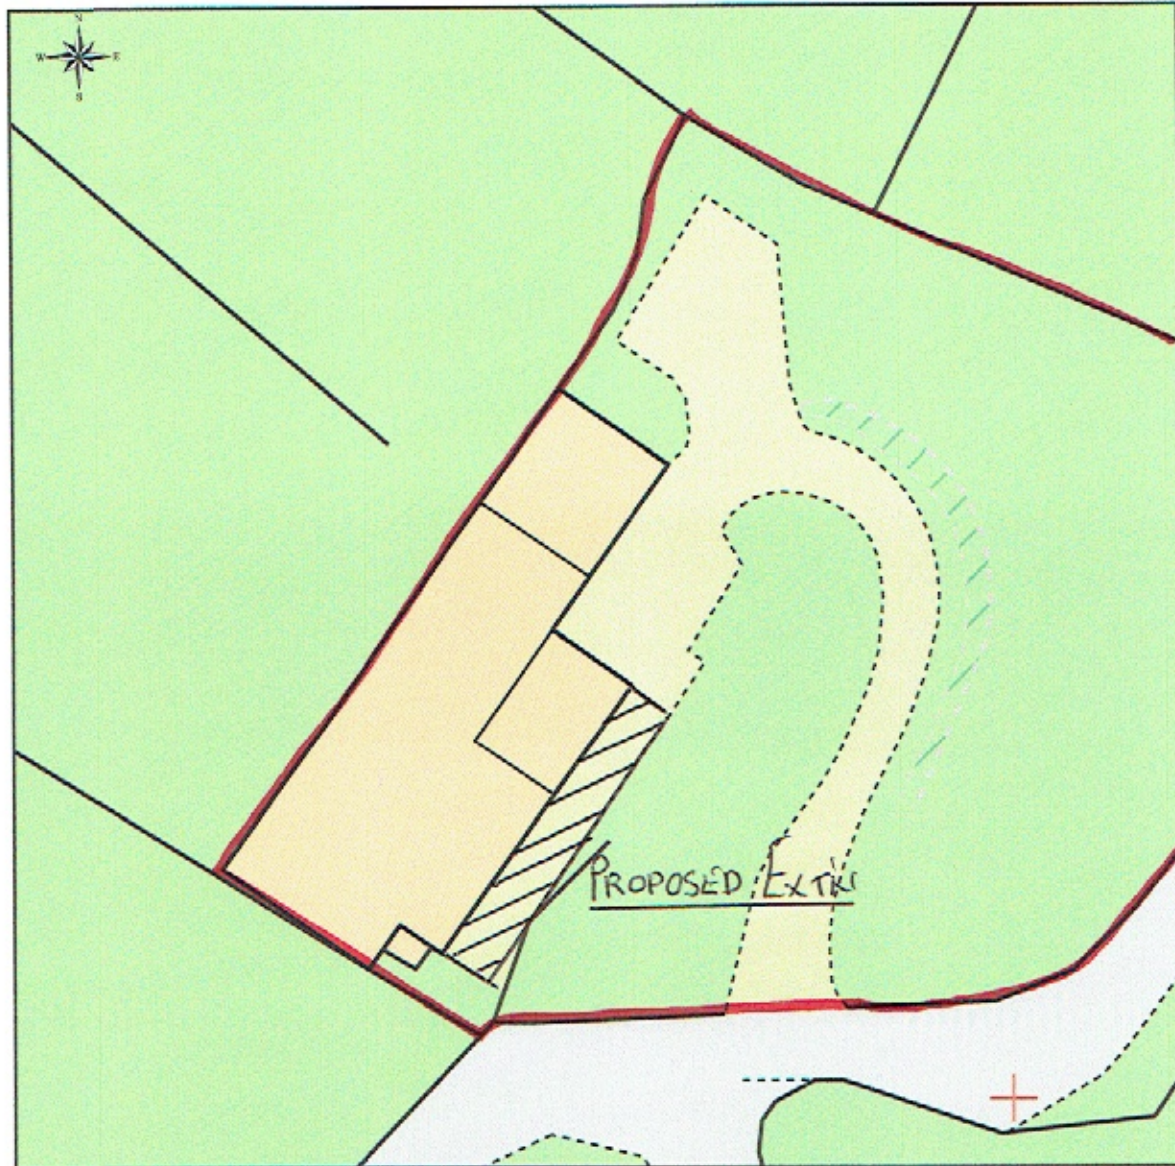

Site Plan For Mainland Marketing

This Plan includes the following Licensed Data: OS MasterMap Colour PDF Site Plan/Black Plan by the Ordnance Survey National Geographic Database and incorporating surveyed revision available at the date of production. Reproduction in whole or in part is prohibited without the prior permission of Ordnance Survey. The representation of a road, track or path is no evidence of a right of way. The representation of features, as lines is no evidence of a property boundary. © Crown copyright and database rights, 2020. Ordnance Survey 0100031673

0m 5m 10m 15m 20m 25m 30m 35m 40m

Scale: 1:500, paper size: A4

Mainland Marketing

Site Plan

High Cross Lane
The Airport
St. Mary's
Isles of Scilly
TR210NG

plans ahead by **emapsite™**

Prepared by: Paul Osborne, 13-01-2020