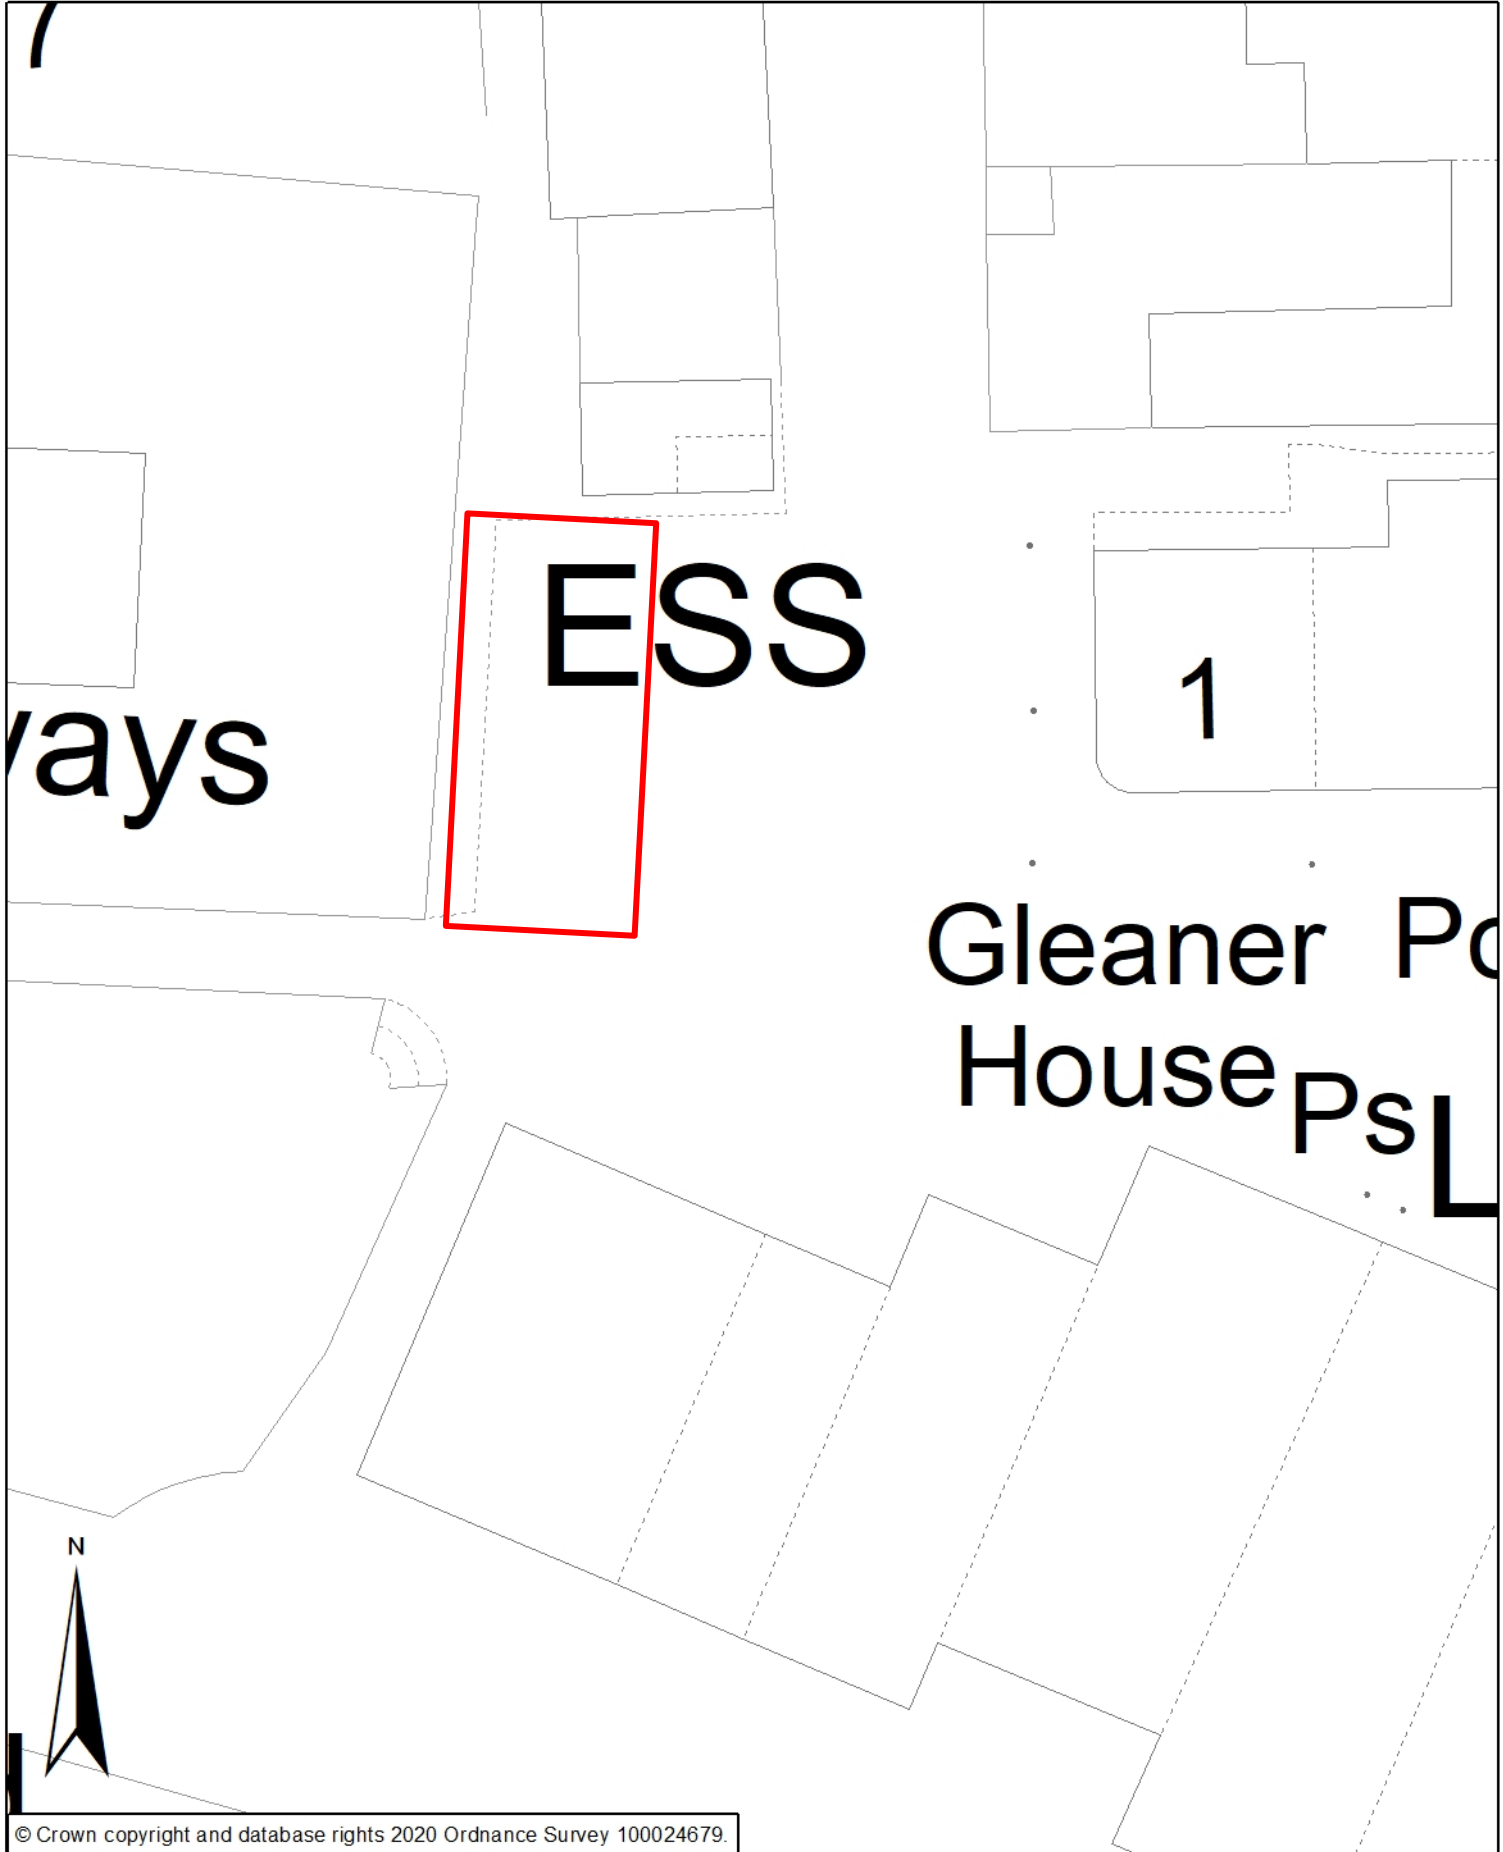

Council of the ISLES OF SCILLY

Site 5, Buzza Street, St Mary's. Isles of Scilly

Block Plan - Existing

1:200 @A4 0 1 2 4 6 8 10 Meters

For use and reproduction by the Council of the Isles of Scilly only.

Council of the Isles of Scilly, Town Hall, The Parade, St Mary's, Isles of Scilly, TR21 0LW