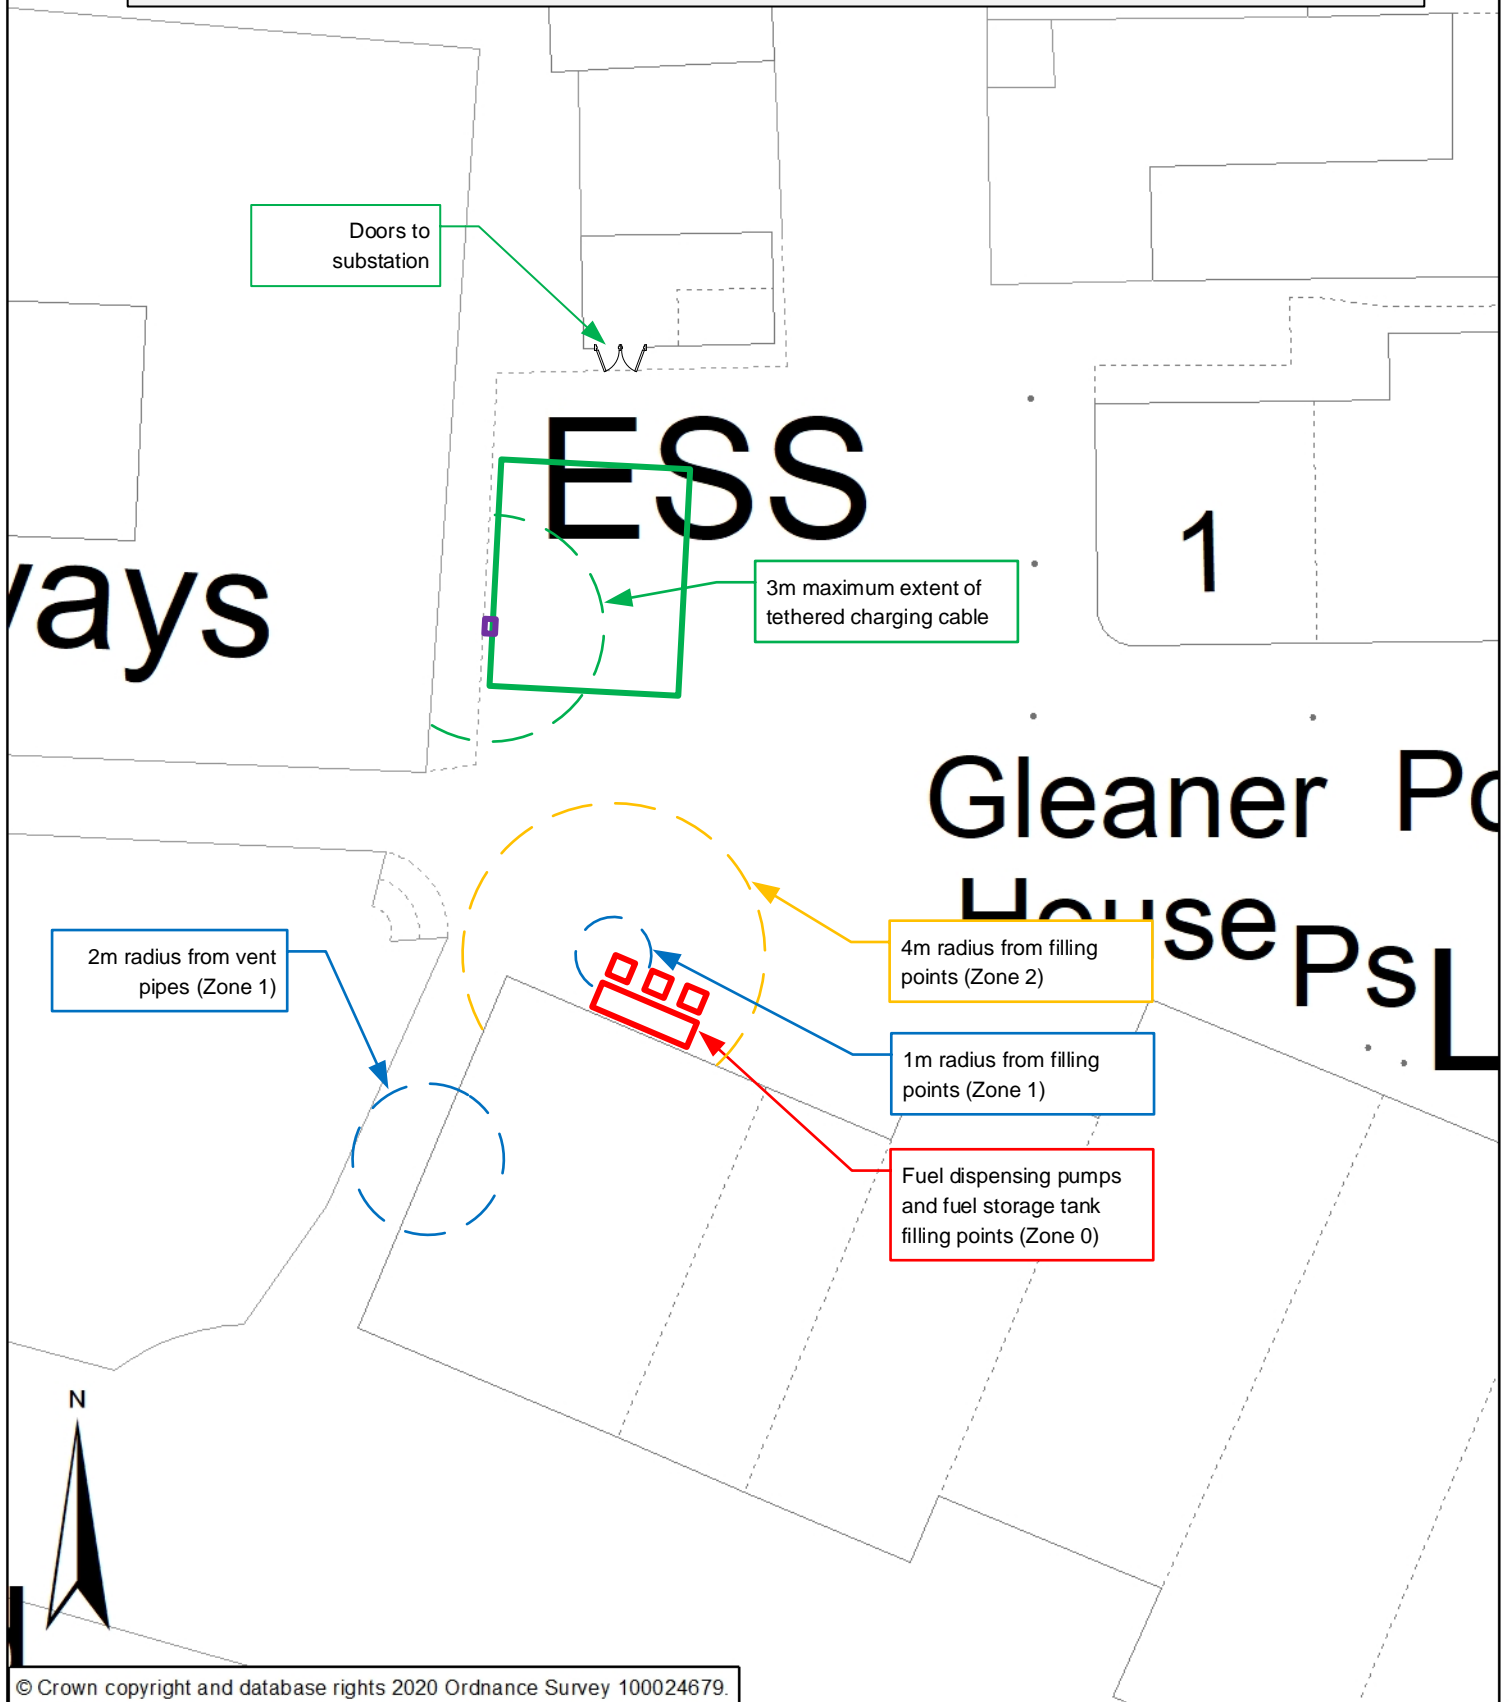

# Site 5, Buzza Street, St Mary's. Isles of Scilly

## Block Plan - Existing

Drawing to show Petrol Filling Station zones and proximity to EV charging point

© Crown copyright and database rights 2020 Ordnance Survey 100024679.

1:200 @A4 0 1 2 4 6 8 10 Meters