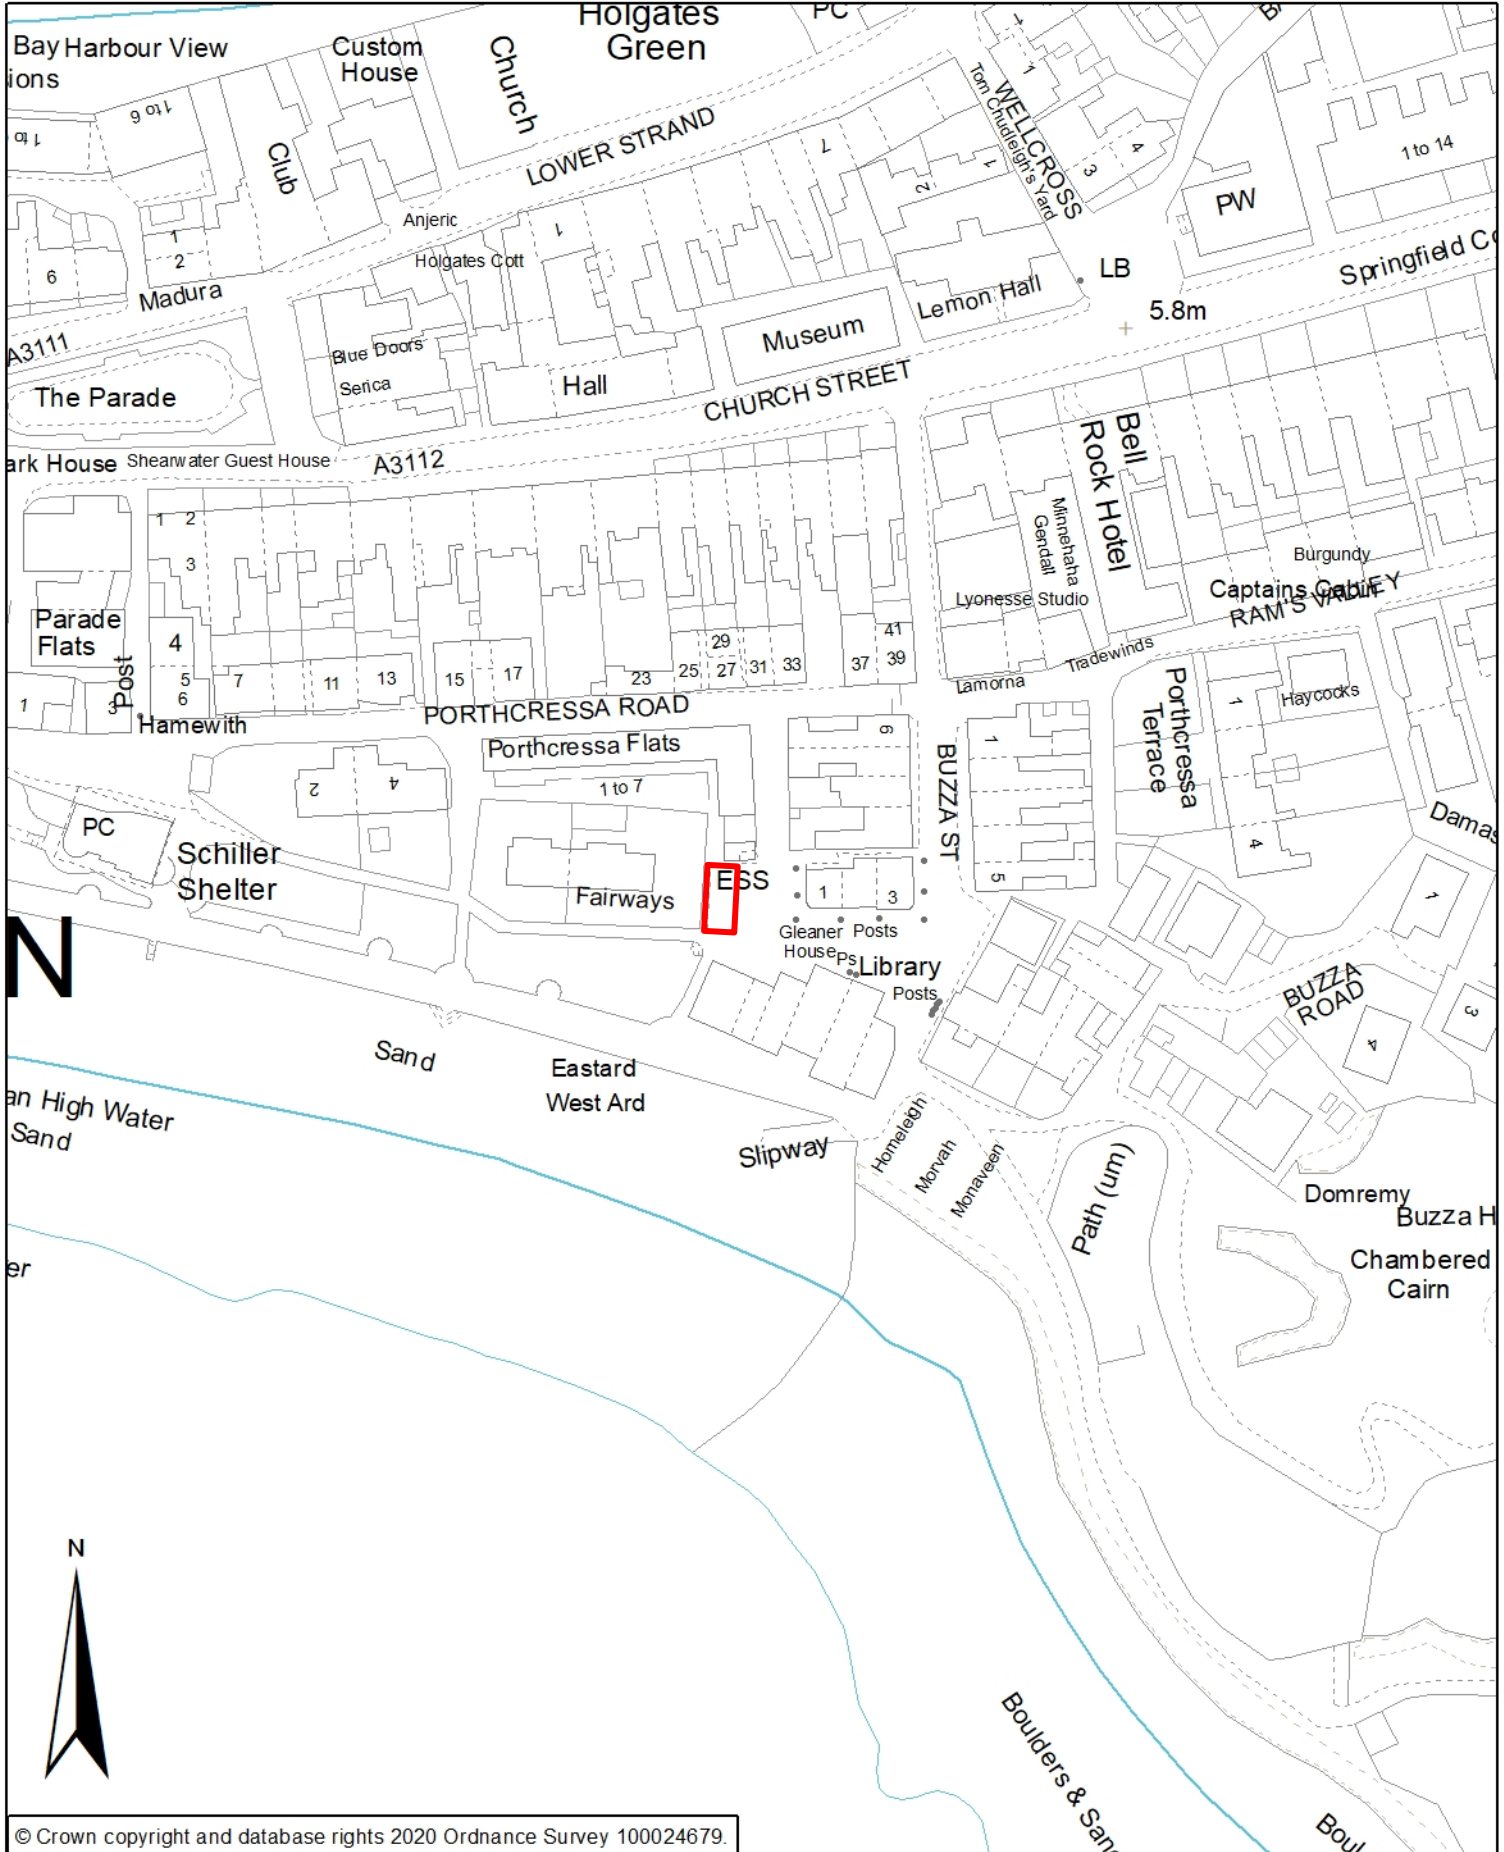

# Site 5, Buzza Street, St Mary's. Isles of Scilly Location Plan

© Crown copyright and database rights 2020 Ordnance Survey 100024679.

1:1,250 @A4

For use and reproduction by the Council of the Isles of Scilly only.