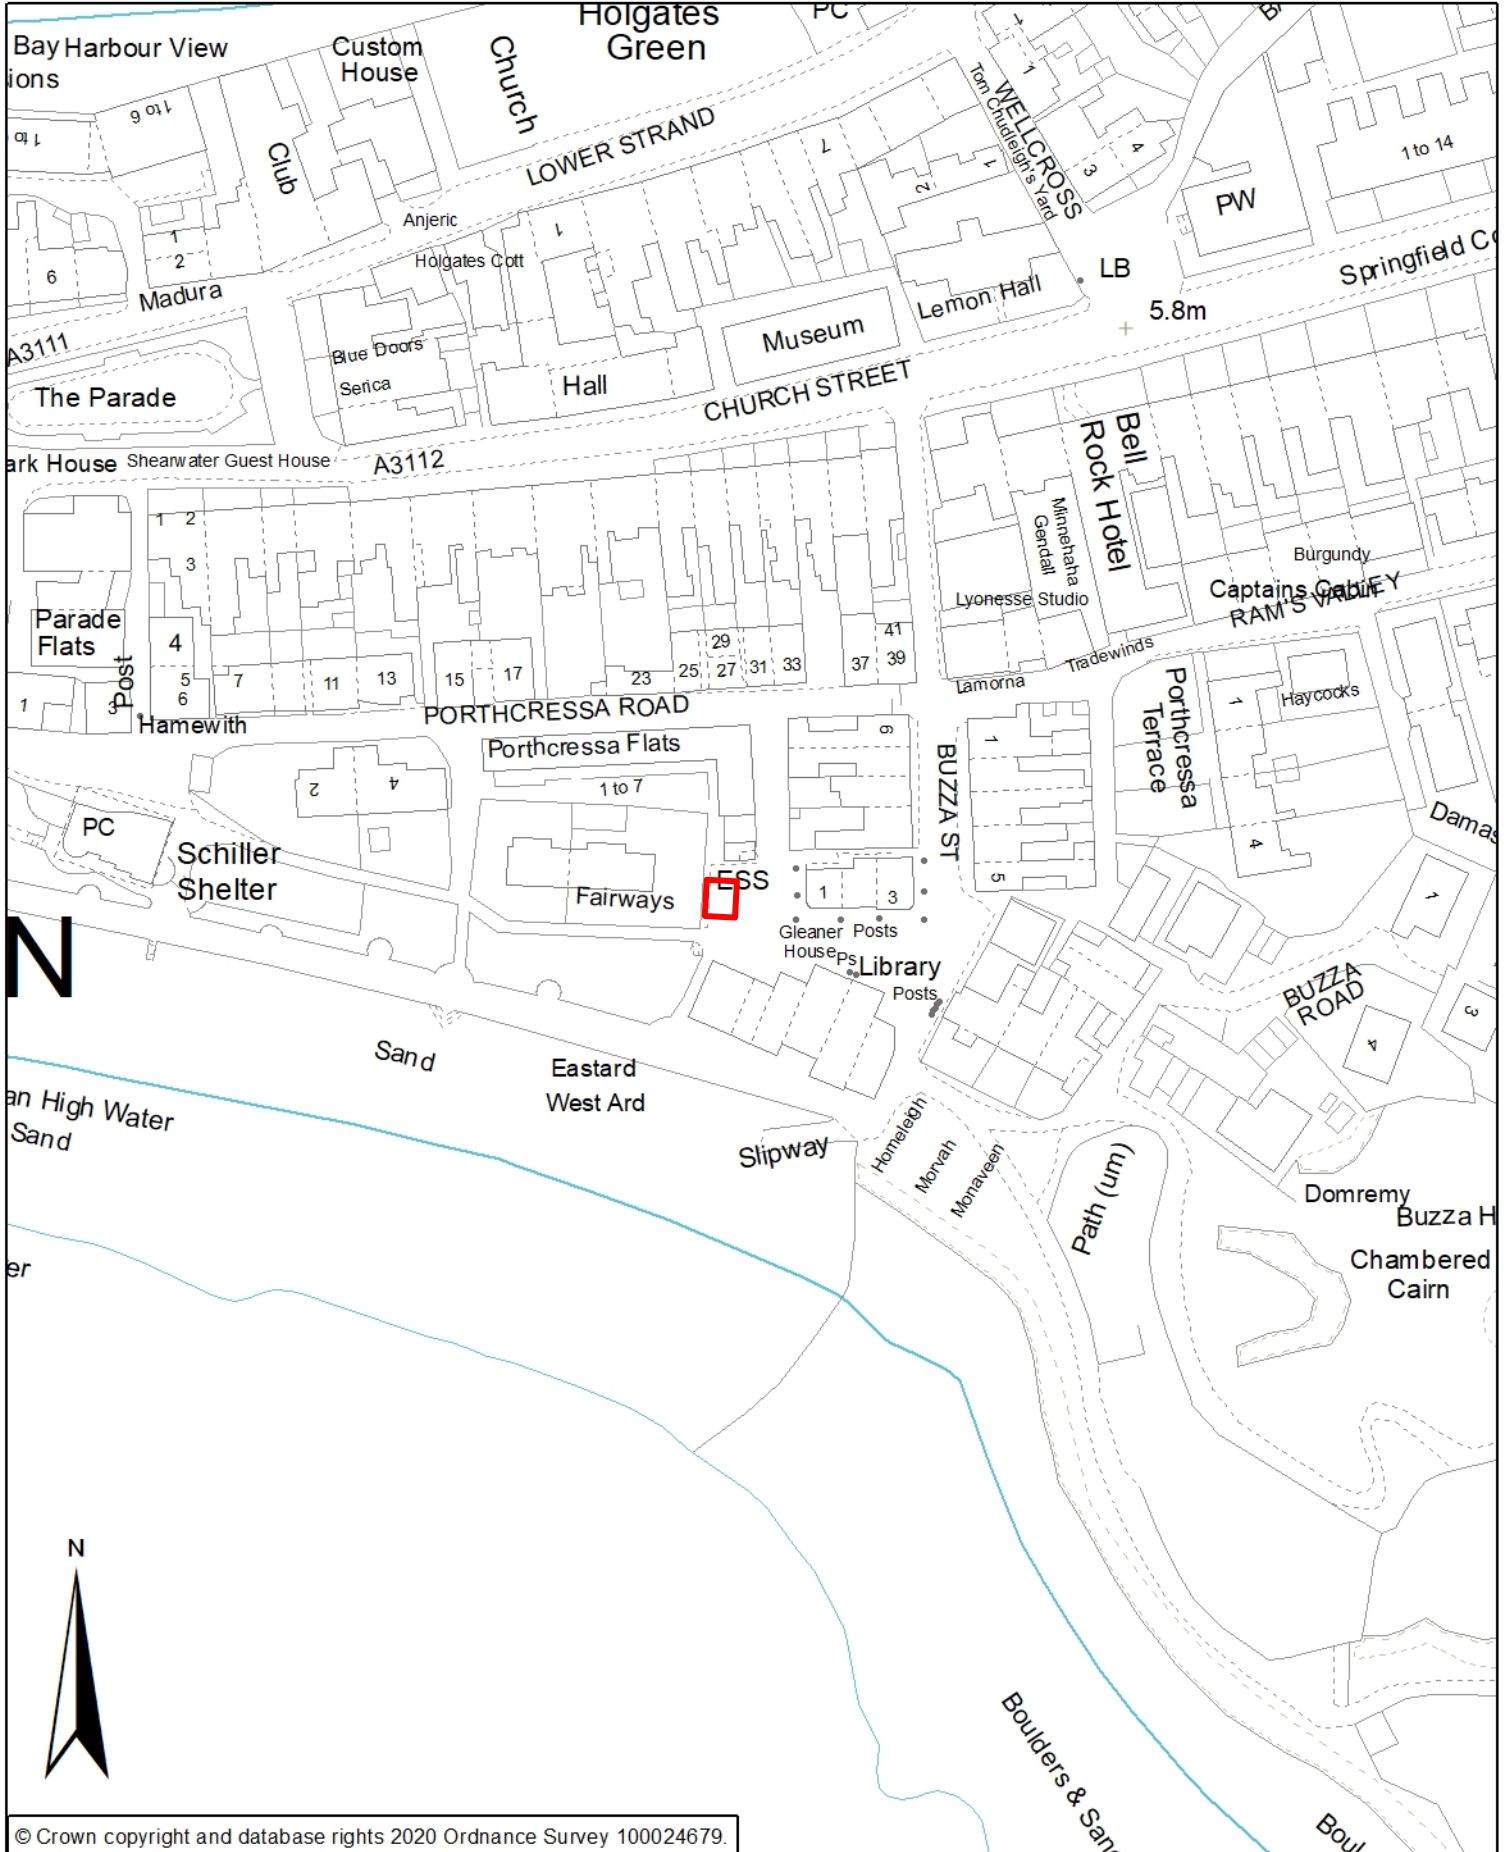

Council of the ISLES OF SCILLY

Site 5, Buzza Street, St Mary's. Isles of Scilly Location Plan

1:1,250 @A4

For use and reproduction by the Council of the Isles of Scilly only.

Council of the Isles of Scilly, Town Hall, The Parade, St Mary's, Isles of Scilly, TR21 0LW