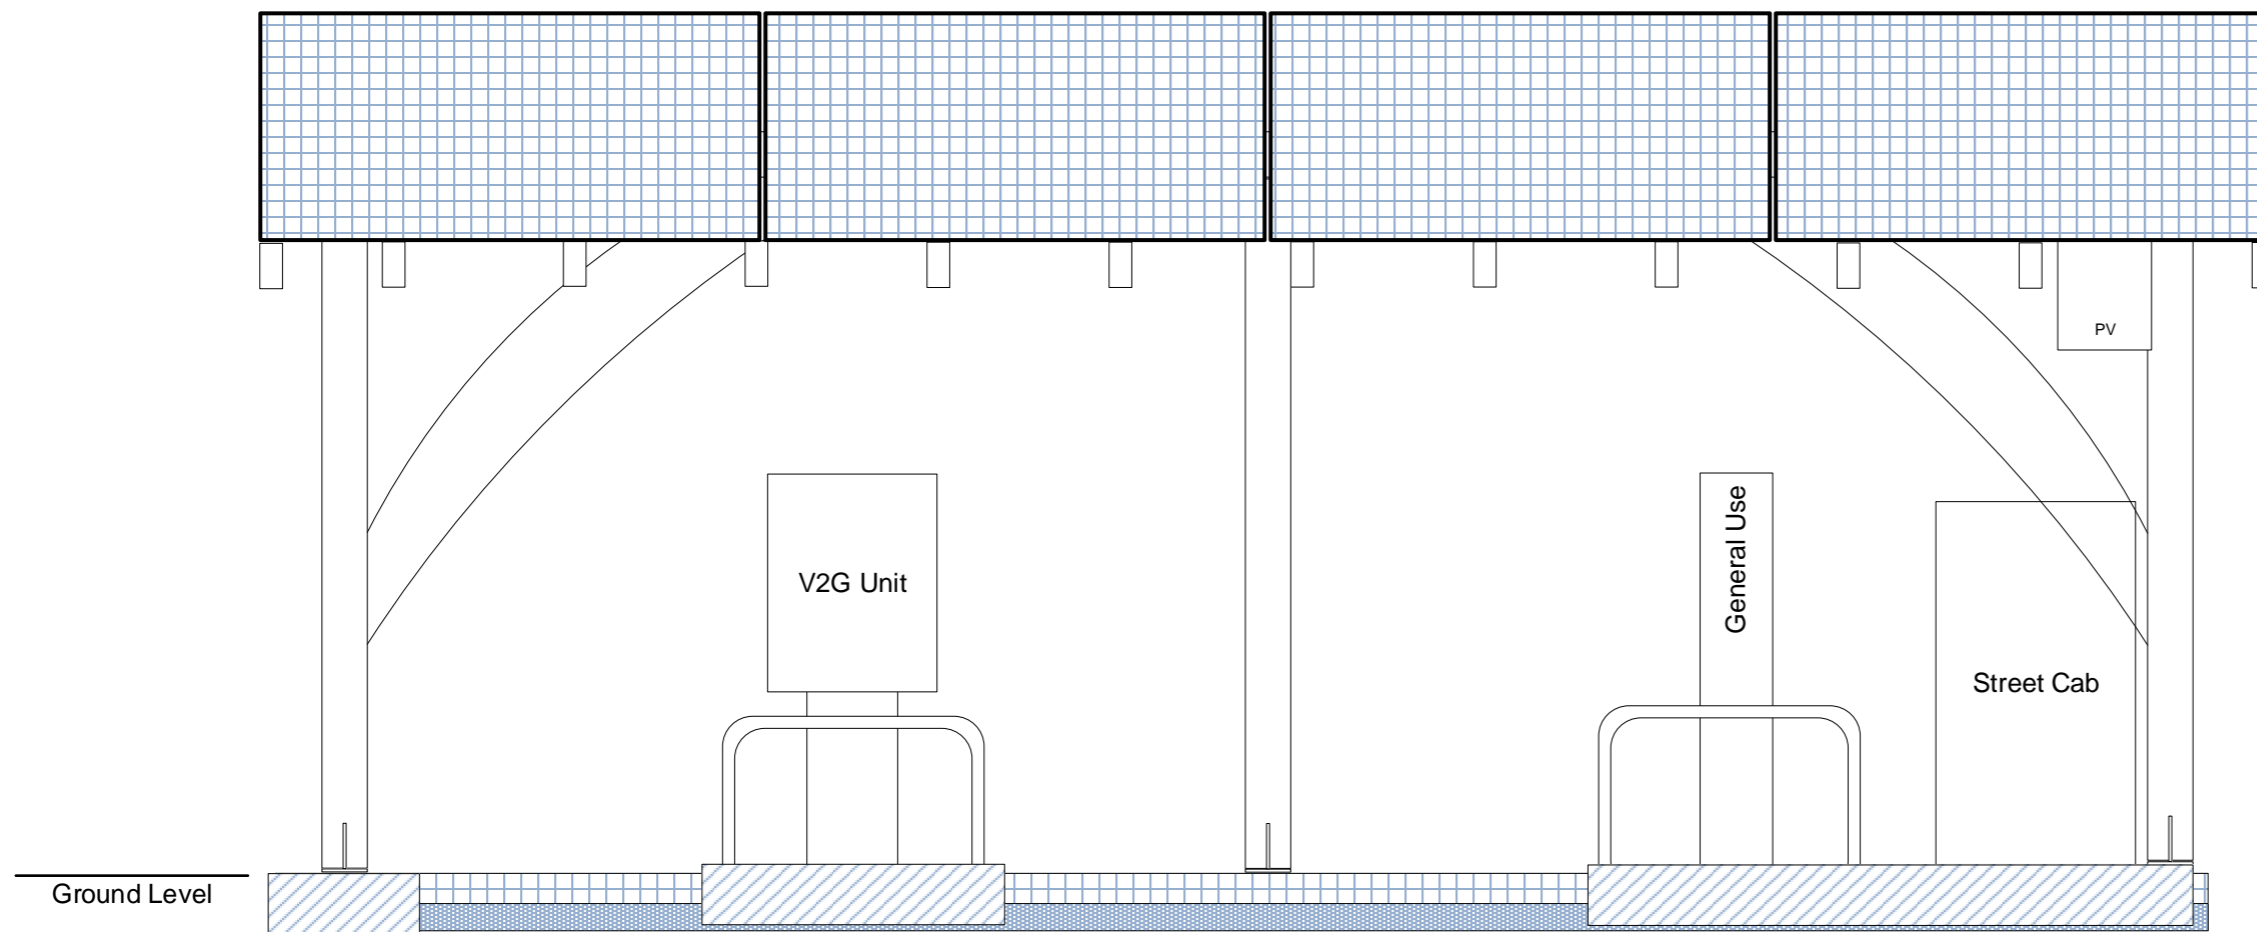

Title	IoS GO-EV East Elevation
--------------	--------------------------

Notes

Diagram showing East (front) elevation of canopy installation with associated EV charging and supply equipment.

Project	IoS GO-EV
Client	IoSCV
Date	20/04/2020
Scale	1:25
Drawn	DJH
Drawing	GO-EV Site 5 Elevations
Revision	05

Designed By

Email: info@ioscv.co.uk
 Web: www.ioscv.co.uk

Title	IoS GO-EV West Elevations
--------------	---------------------------

Notes

Diagram showing West (rear) elevation of solar canopy installation with associated EV charging and supply equipment.

Notes

Diagram showing roof plan of solar canopy installation with associated EV charging and supply equipment.

Project	IoS GO-EV
Client	IoSCV
Date	20/04/2020
Scale	1:50
Drawn	DJH
Drawing	GO-EV Site 5 Elevations
Revision	05