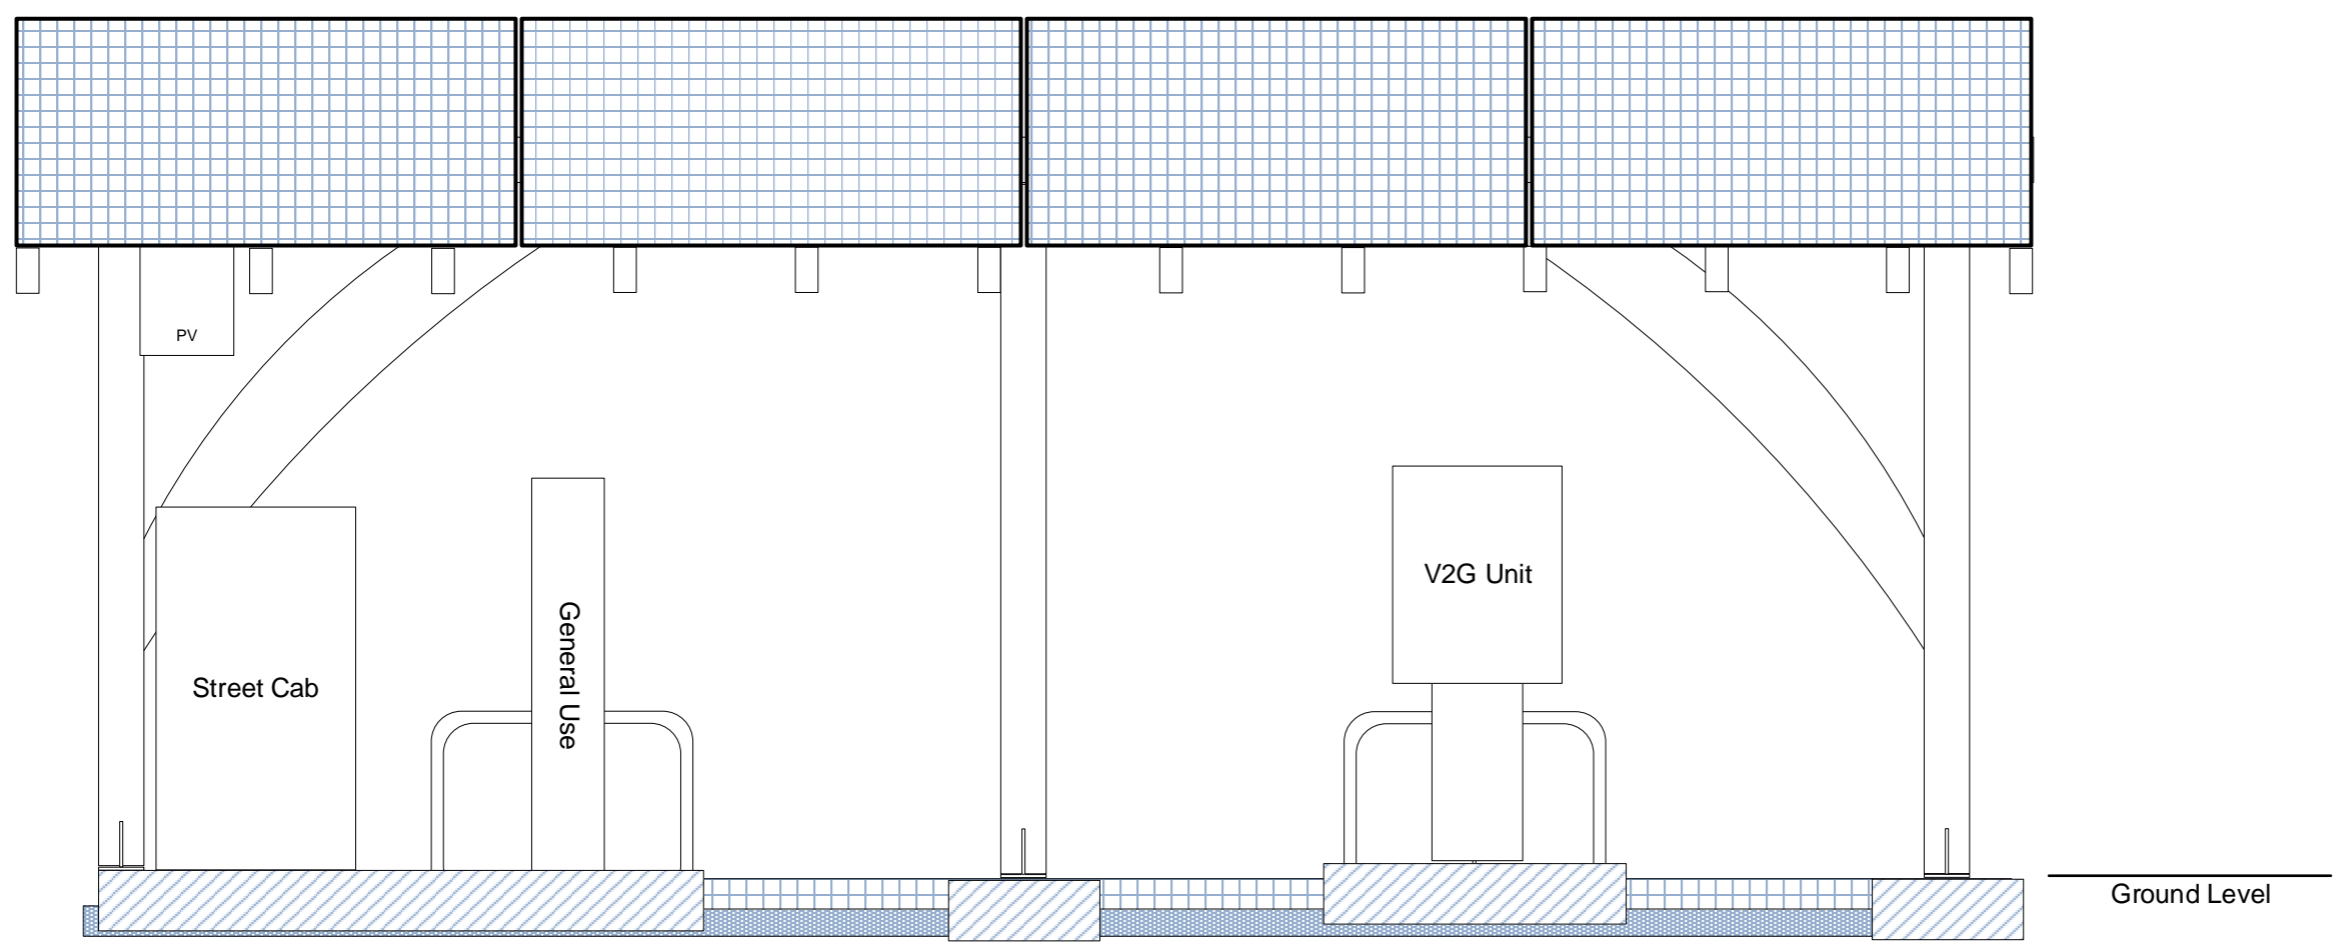

Title	IoS GO-EV East Elevation
--------------	--------------------------

Notes

Diagram showing East (front) elevation of canopy installation with associated EV charging and supply equipment.

Project	IoS GO-EV
Client	IoSCV
Date	20/04/2020
Scale	1:25
Drawn	DJH
Drawing	GO-EV Site 5 Elevations
Revision	05

Designed By

Email: info@ioscv.co.uk
 Web: www.ioscv.co.uk

Title	IoS GO-EV West Elevations
--------------	---------------------------

Notes

Diagram showing West (rear) elevation of solar canopy installation with associated EV charging and supply equipment.

Notes

Diagram showing Side elevation of carport installation with associated solar, EV charging and supply equipment

Project	IoS H-PCS Install
Client	IoSCV
Date	20/04/2020
Scale	1:25
Drawn	DJH
Drawing	IoS GO-EV Site 5 Elevations
Revision	05

Notes

Diagram showing roof plan of solar canopy installation with associated EV charging and supply equipment.

Project	IoS GO-EV
Client	IoSCV
Date	20/04/2020
Scale	1:50
Drawn	DJH
Drawing	GO-EV Site 5 Elevations
Revision	05