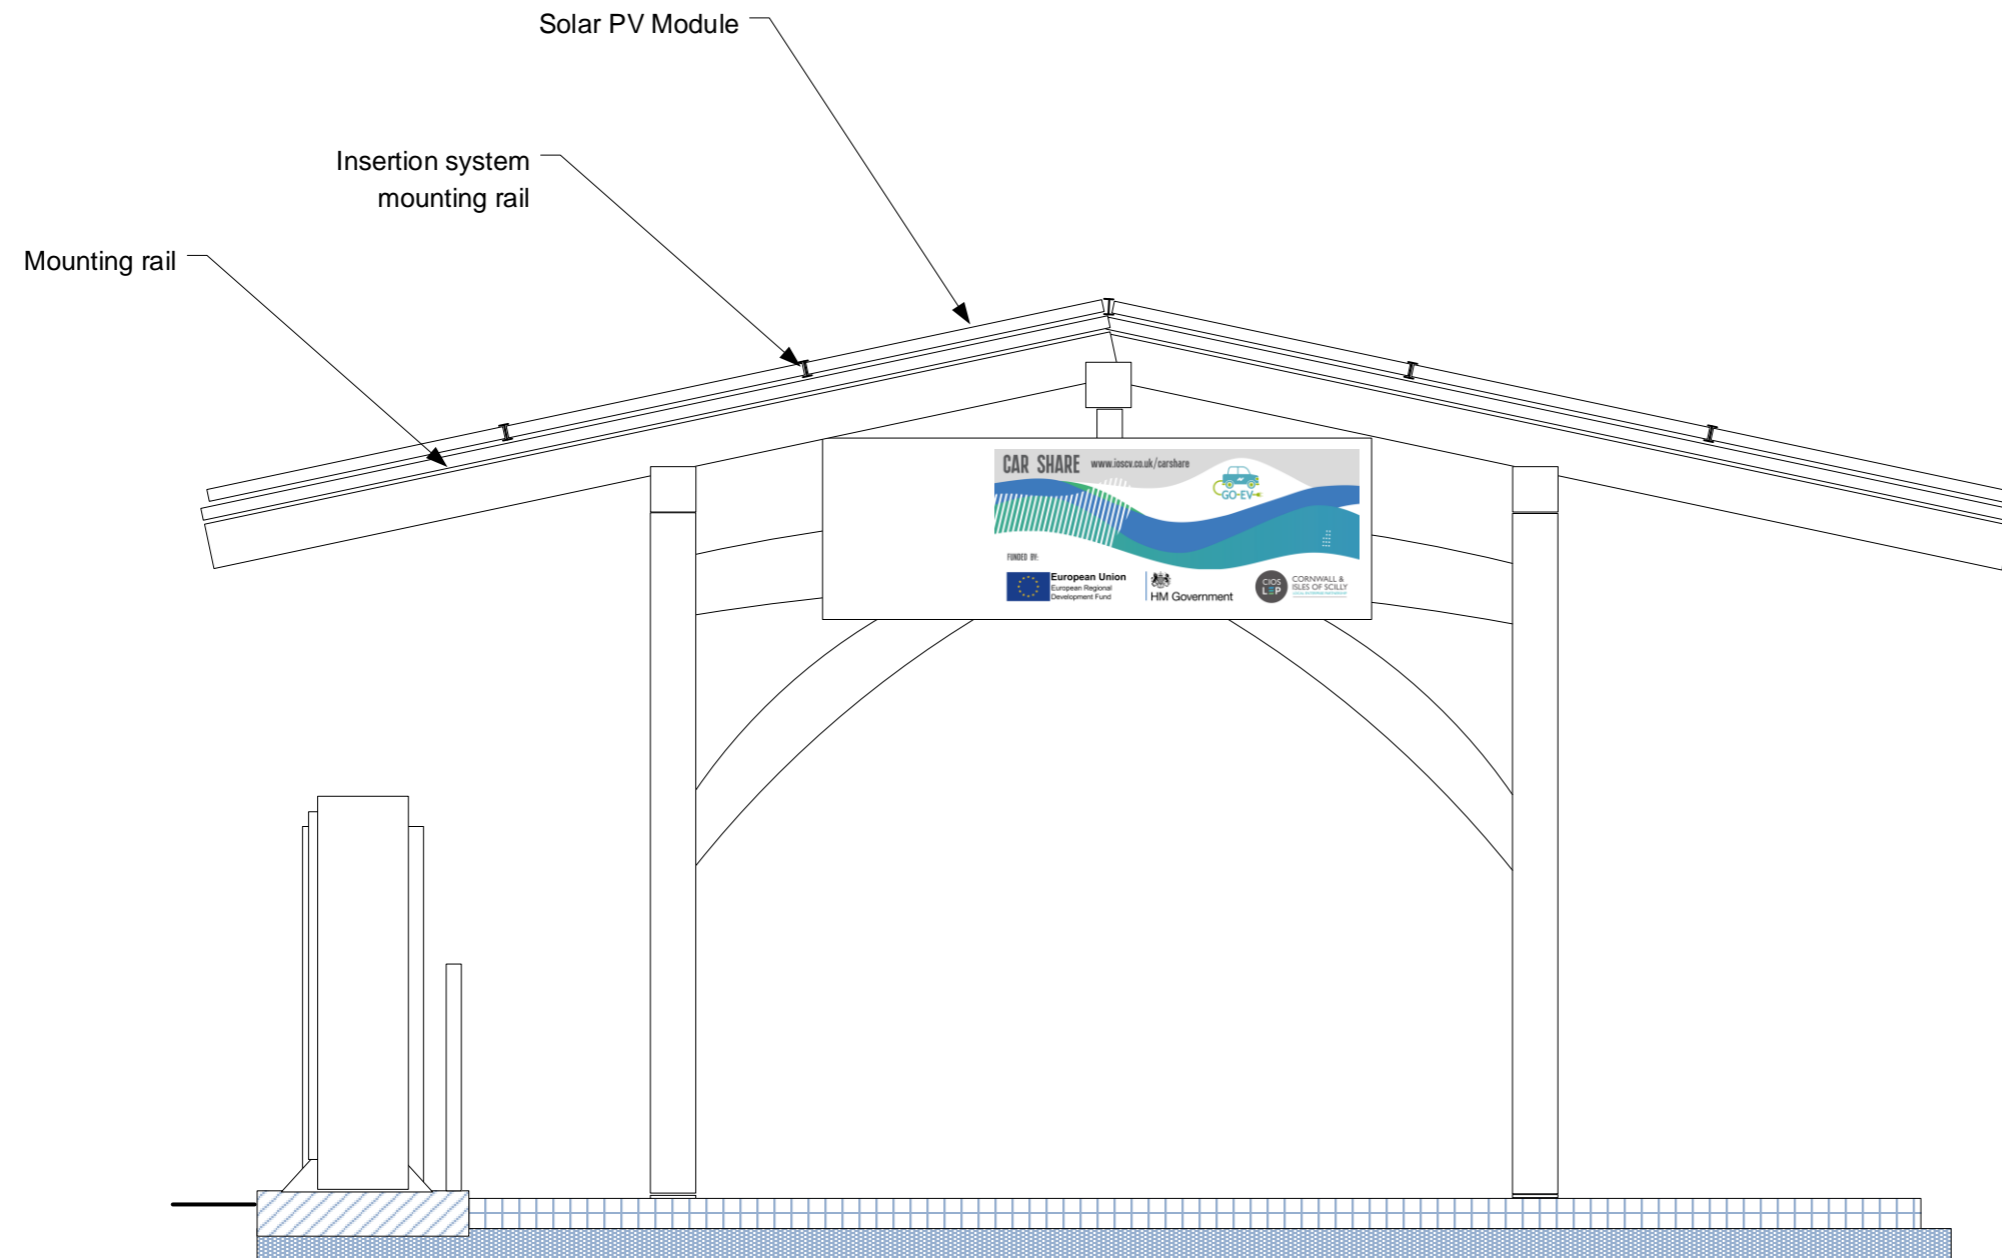

Title	IoS GO-EV South Elevation

Notes

Diagram showing Side elevation of carport installation with associated solar, EV charging and supply equipment

Project	IoS H-PCS Install
Client	IoSCV
Date	20/04/2020
Scale	1:25
Drawn	DJH
Drawing	IoS GO-EV Site 5 Elevations
Revision	05

Designed By

Email: info@ioscv.co.uk
Web: www.ioscv.co.uk