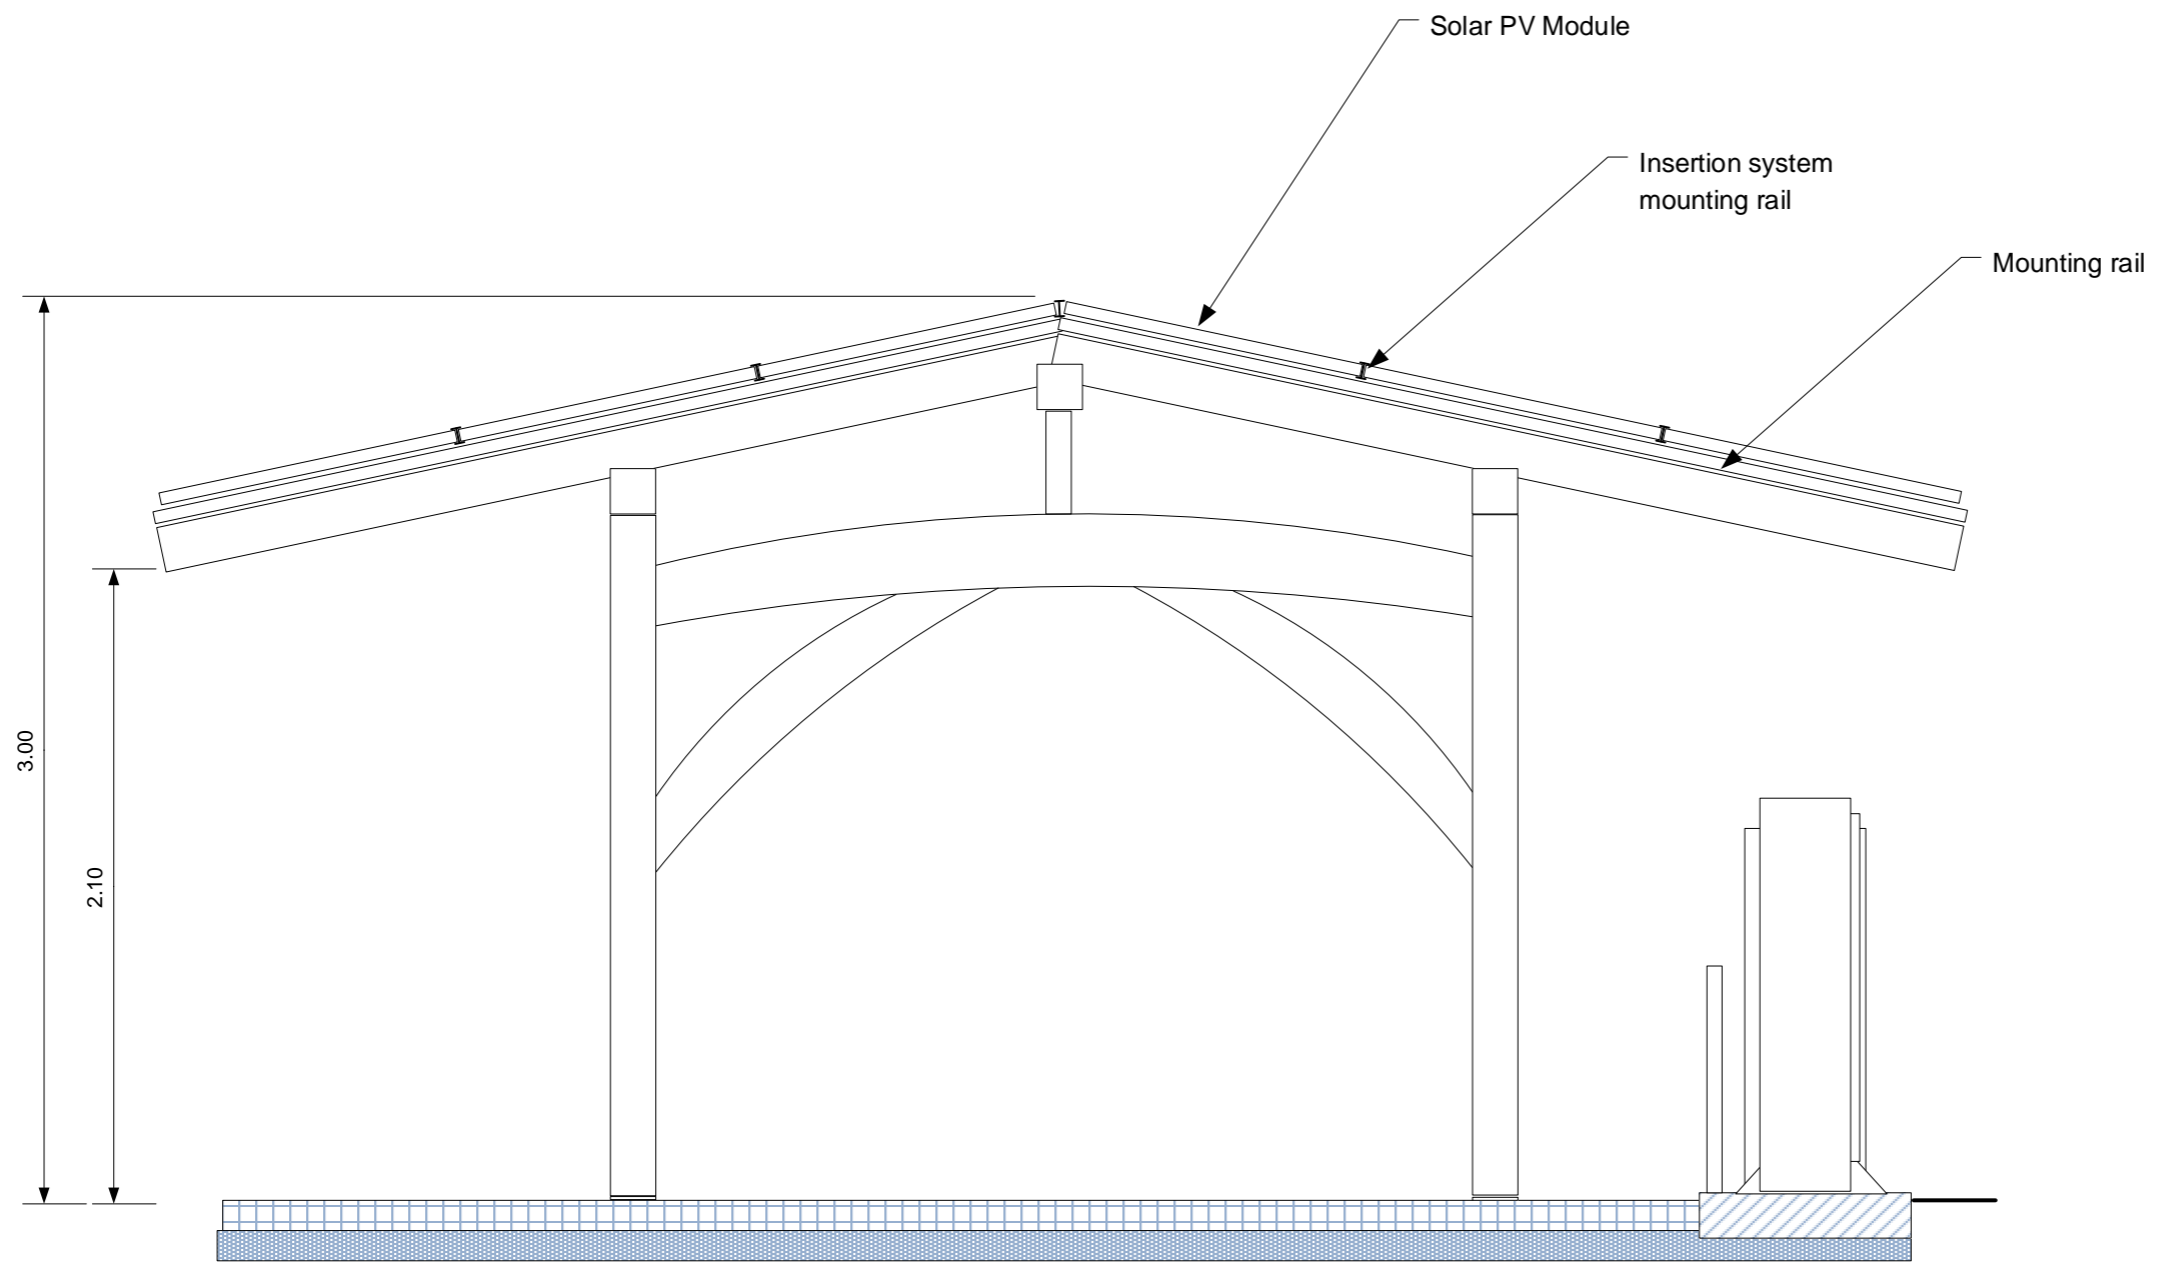

Notes

Diagram showing Side elevation of carport installation with associated solar, EV charging and supply equipment

Project	IoS H-PCS Install
Client	IoSCV
Date	20/04/2020
Scale	1:25
Drawn	DJH
Drawing	IoS GO-EV Site 5 Elevations
Revision	05

Designed By

Email: info@ioscv.co.uk
Web: www.ioscv.co.uk

Title	IoS GO-EV North Elevation
--------------	---------------------------

Notes

Diagram showing Side elevation of carport installation with associated solar, EV charging and supply equipment