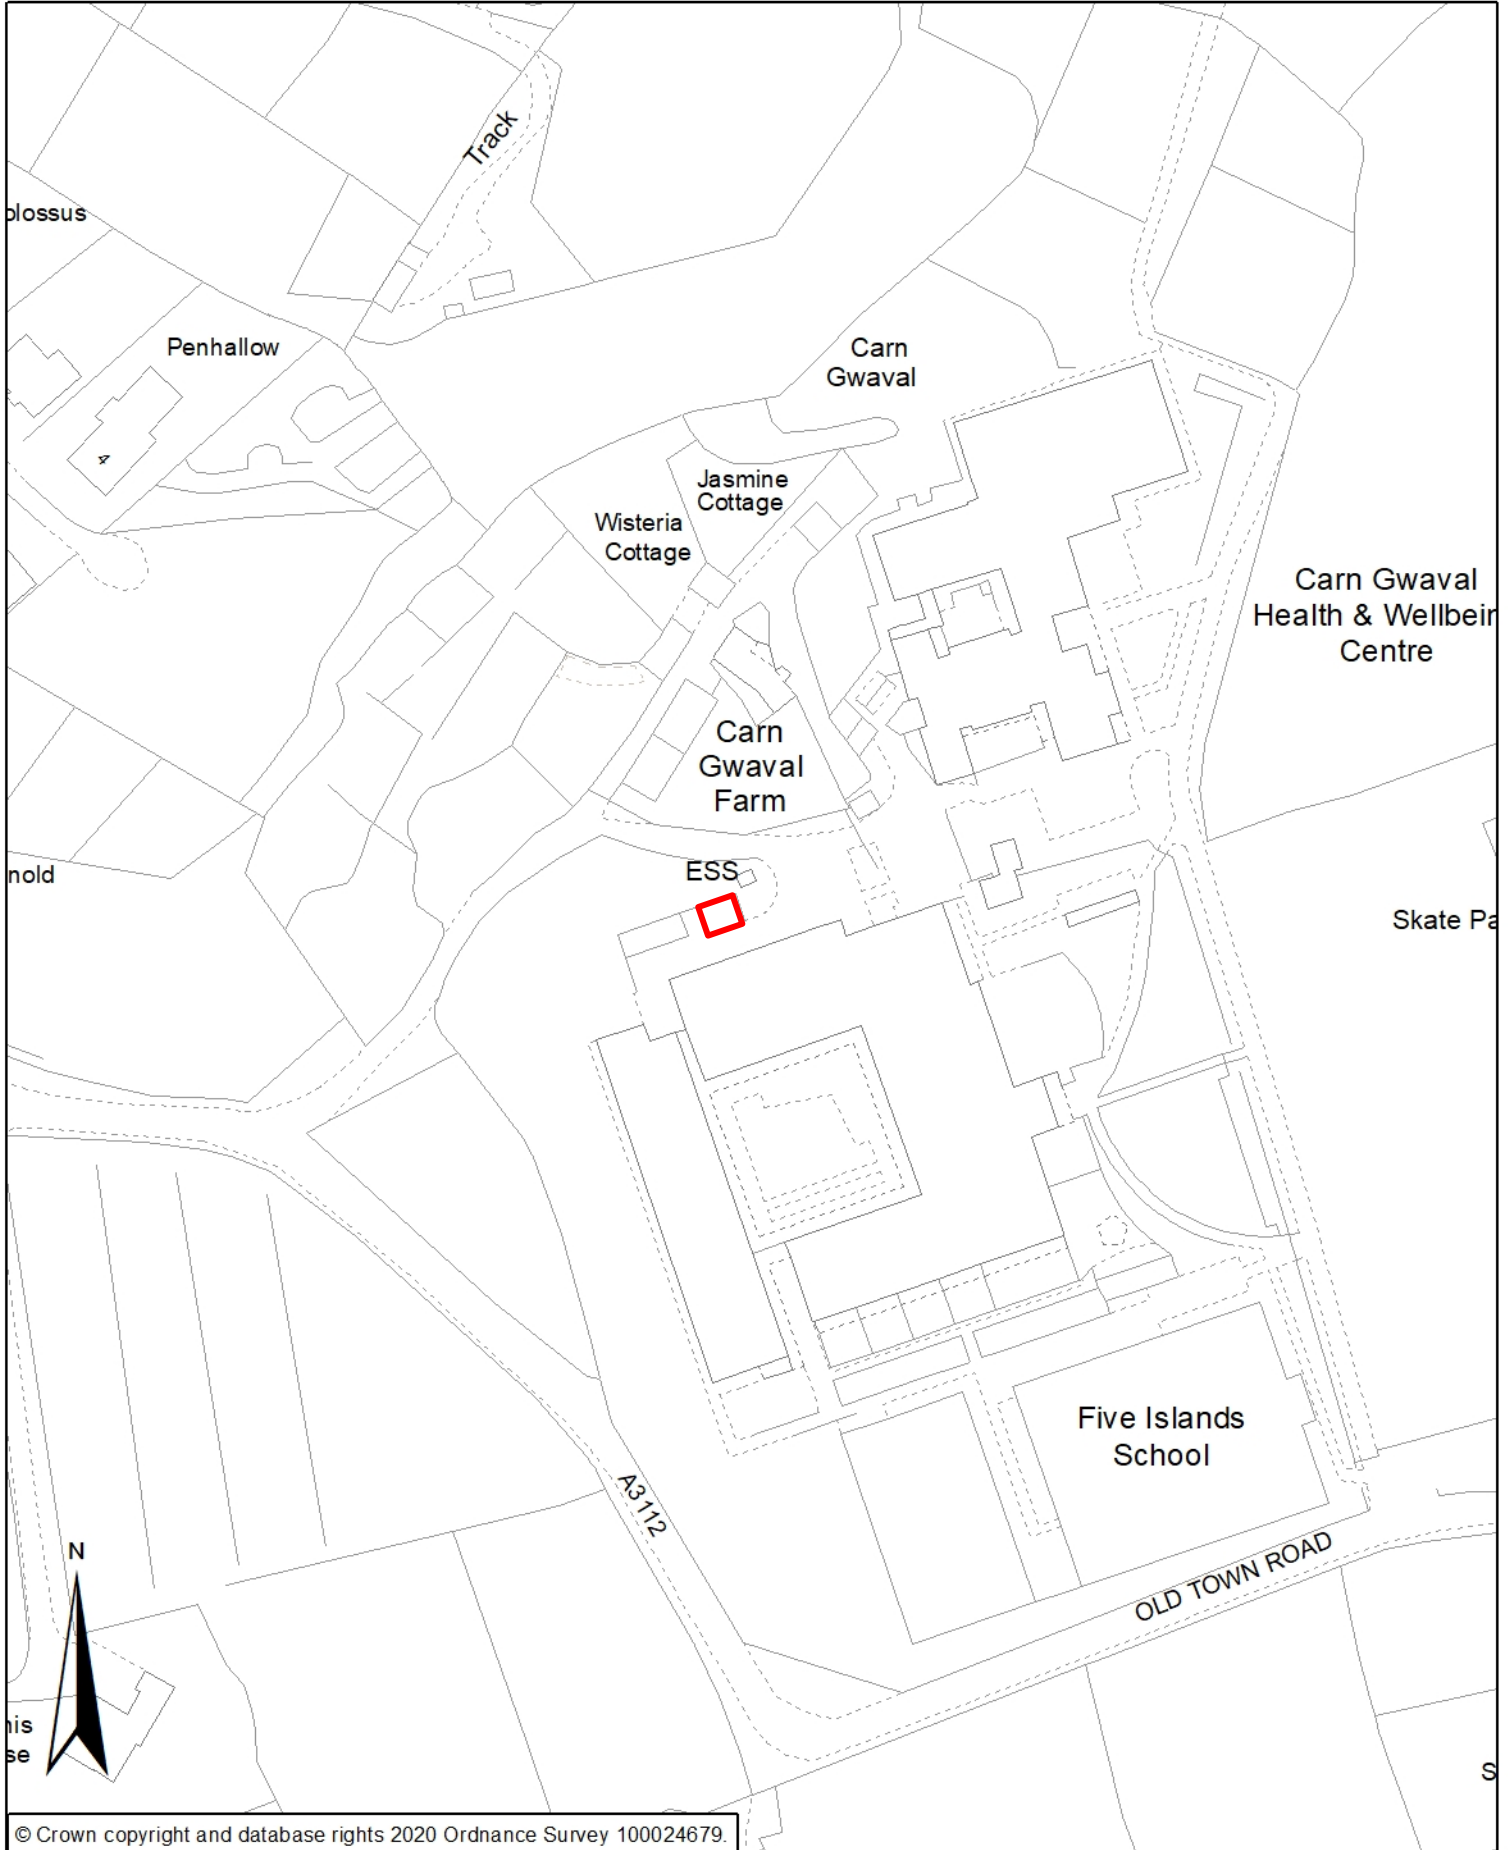

## St Mary's. Isles of Scilly

### Location Plan

© Crown copyright and database rights 2020 Ordnance Survey 100024679.

1:1,250 @A4

For use and reproduction by the Council of the Isles of Scilly only.

Council of the Isles of Scilly, Town Hall, The Parade, St Mary's, Isles of Scilly, TR21 0LW