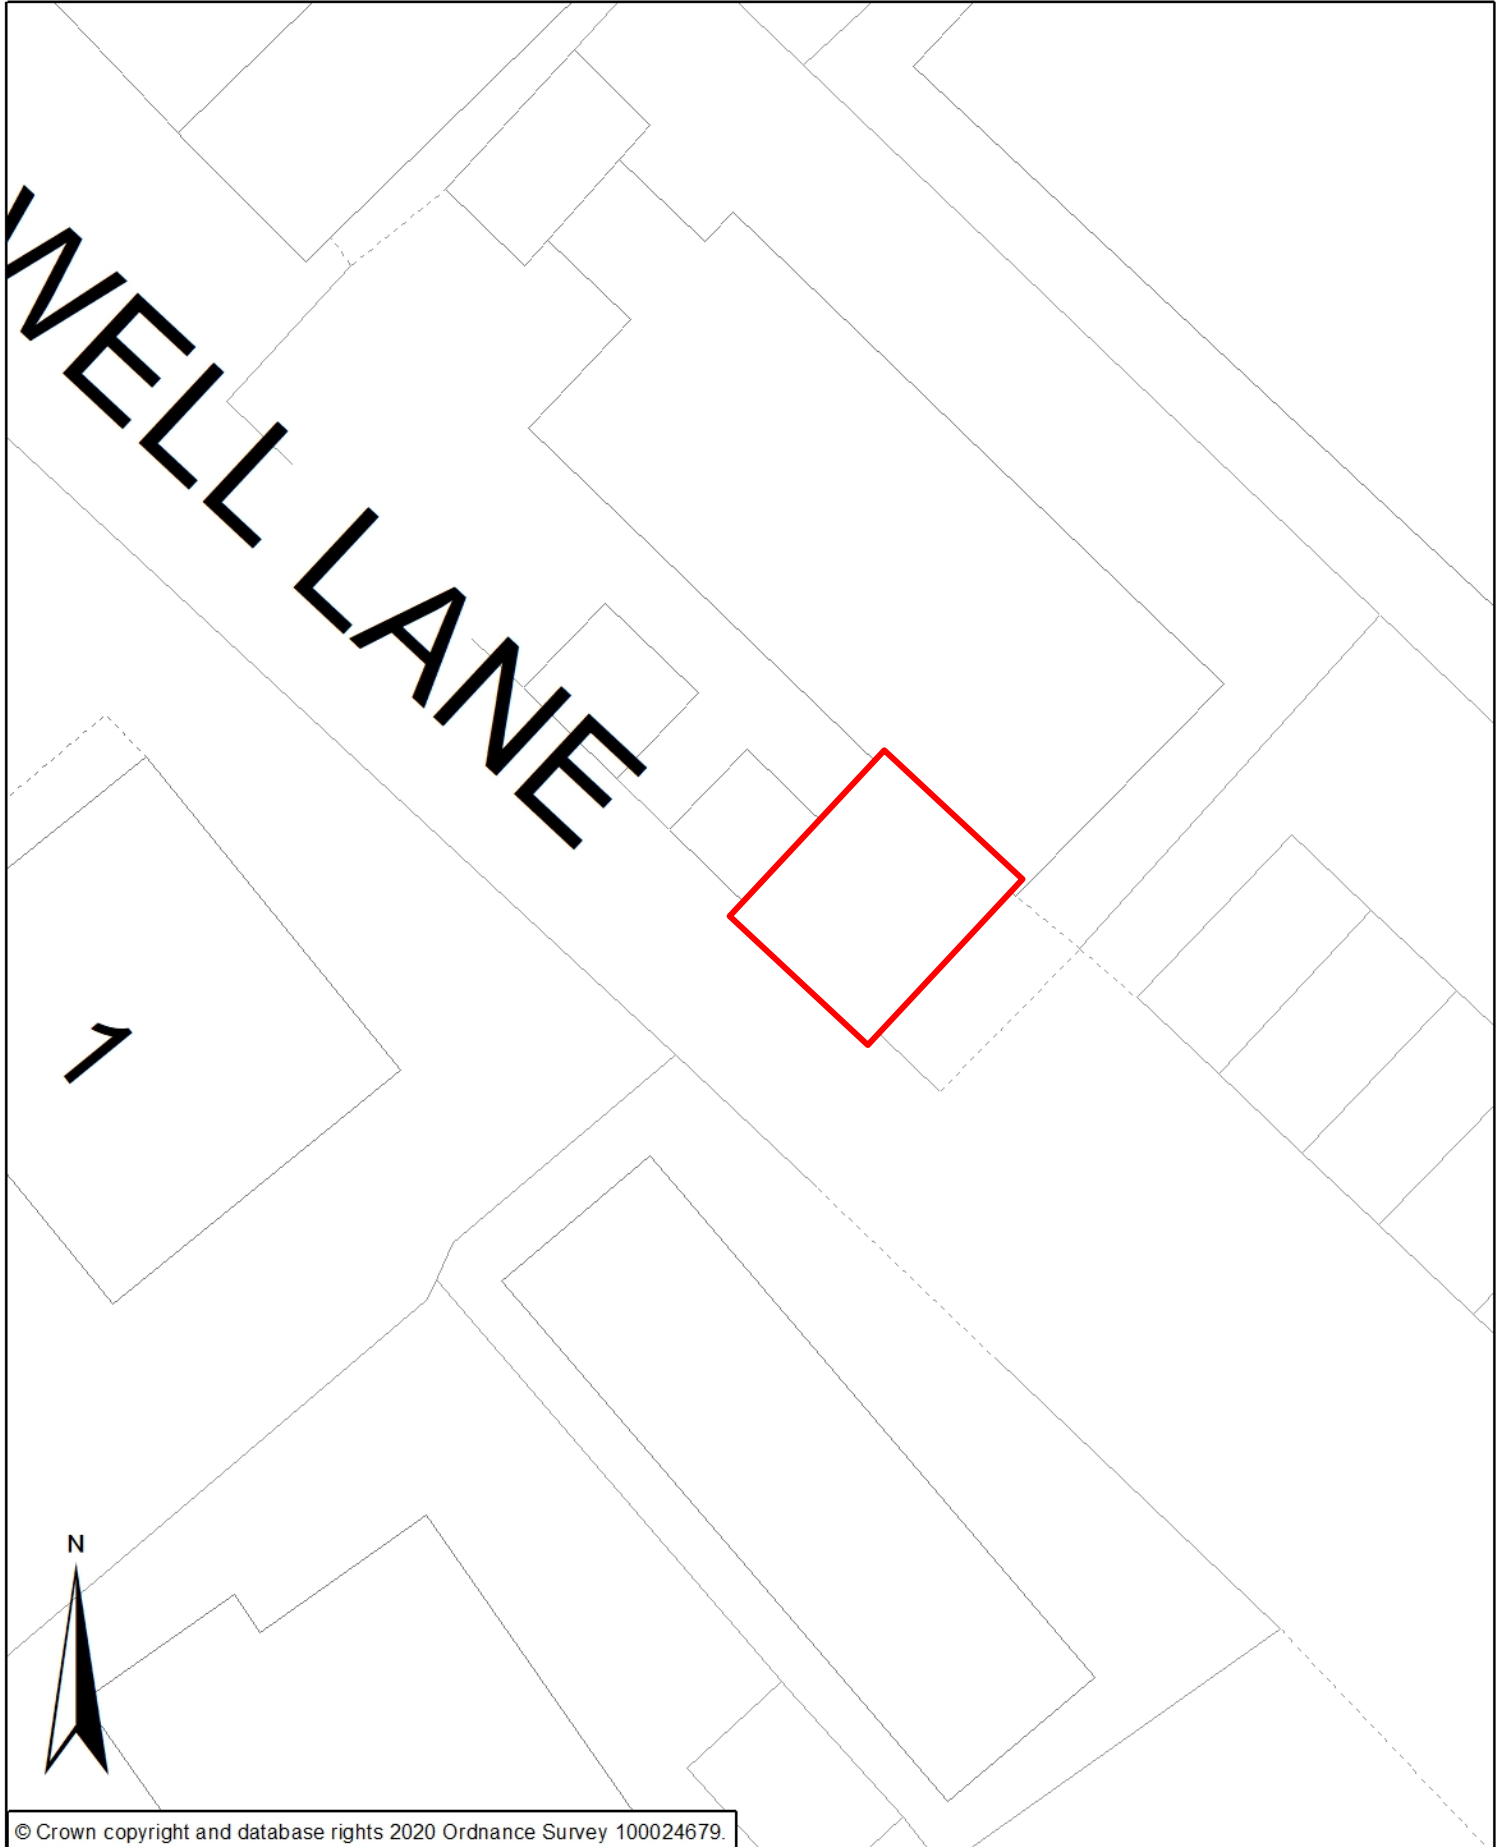

Site 9, Wate Site, Moorwell Lane, St Mary's. Isles of Scilly

Block Plan - Existing

© Crown copyright and database rights 2020 Ordnance Survey 100024679.

1:200 @A4 Meters

For use and reproduction by the Council of the Isles of Scilly only.
Council of the Isles of Scilly, Town Hall, The Parade, St Mary's, Isles of Scilly, TR21 0LW