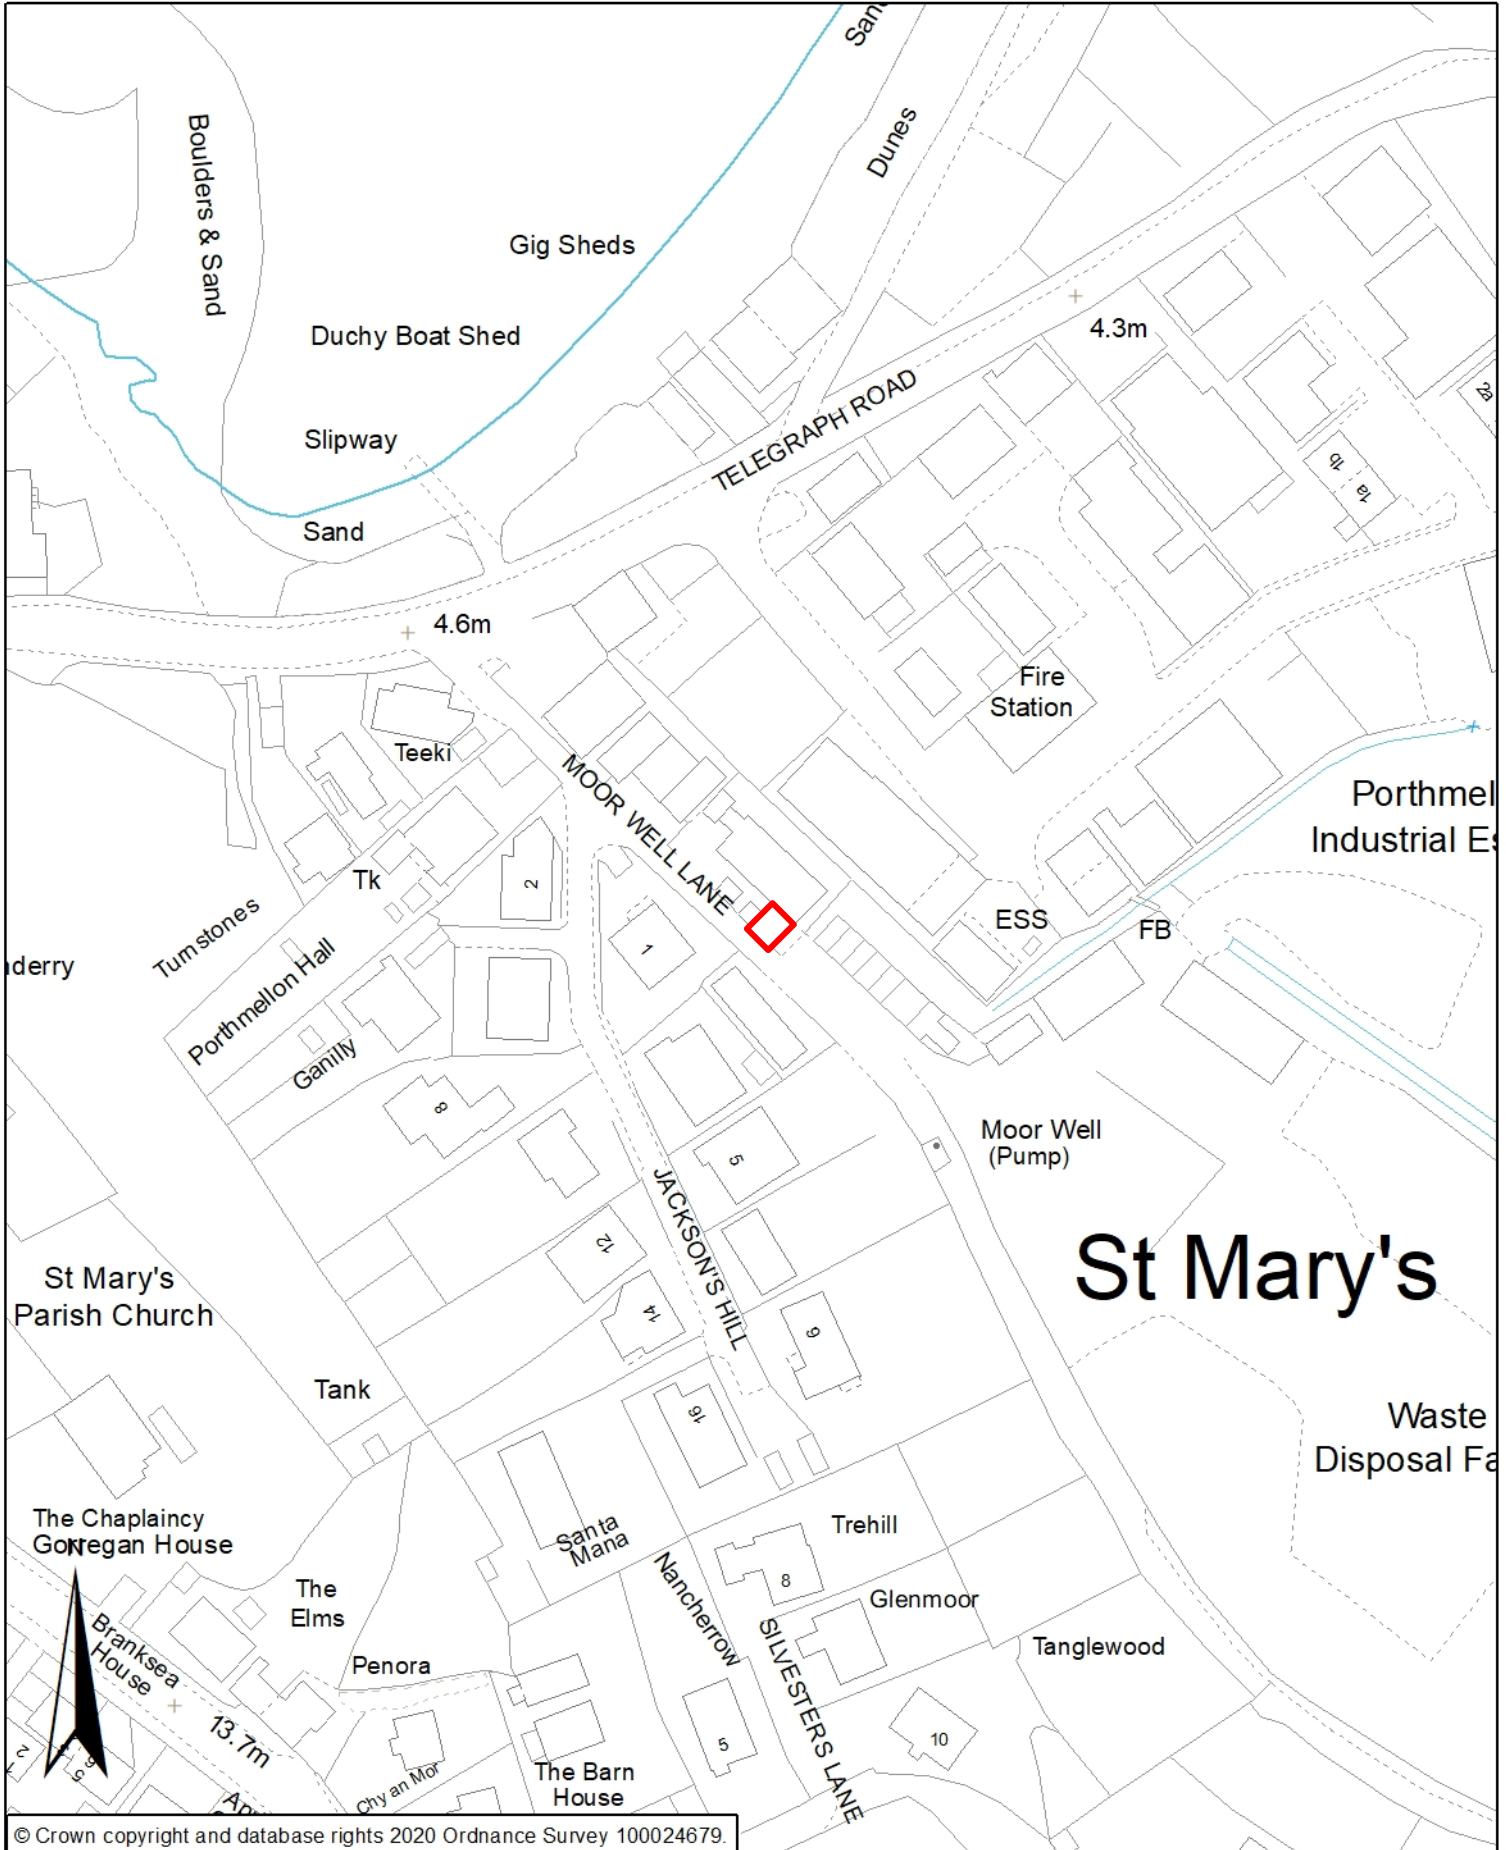

Council of the ISLES OF SCILLY

Site 9, Wate Site, Moorwell Lane, St Mary's. Isles of Scilly

Location Plan

© Crown copyright and database rights 2020 Ordnance Survey 100024679.

1:1,250 @A4

For use and reproduction by the Council of the Isles of Scilly only.