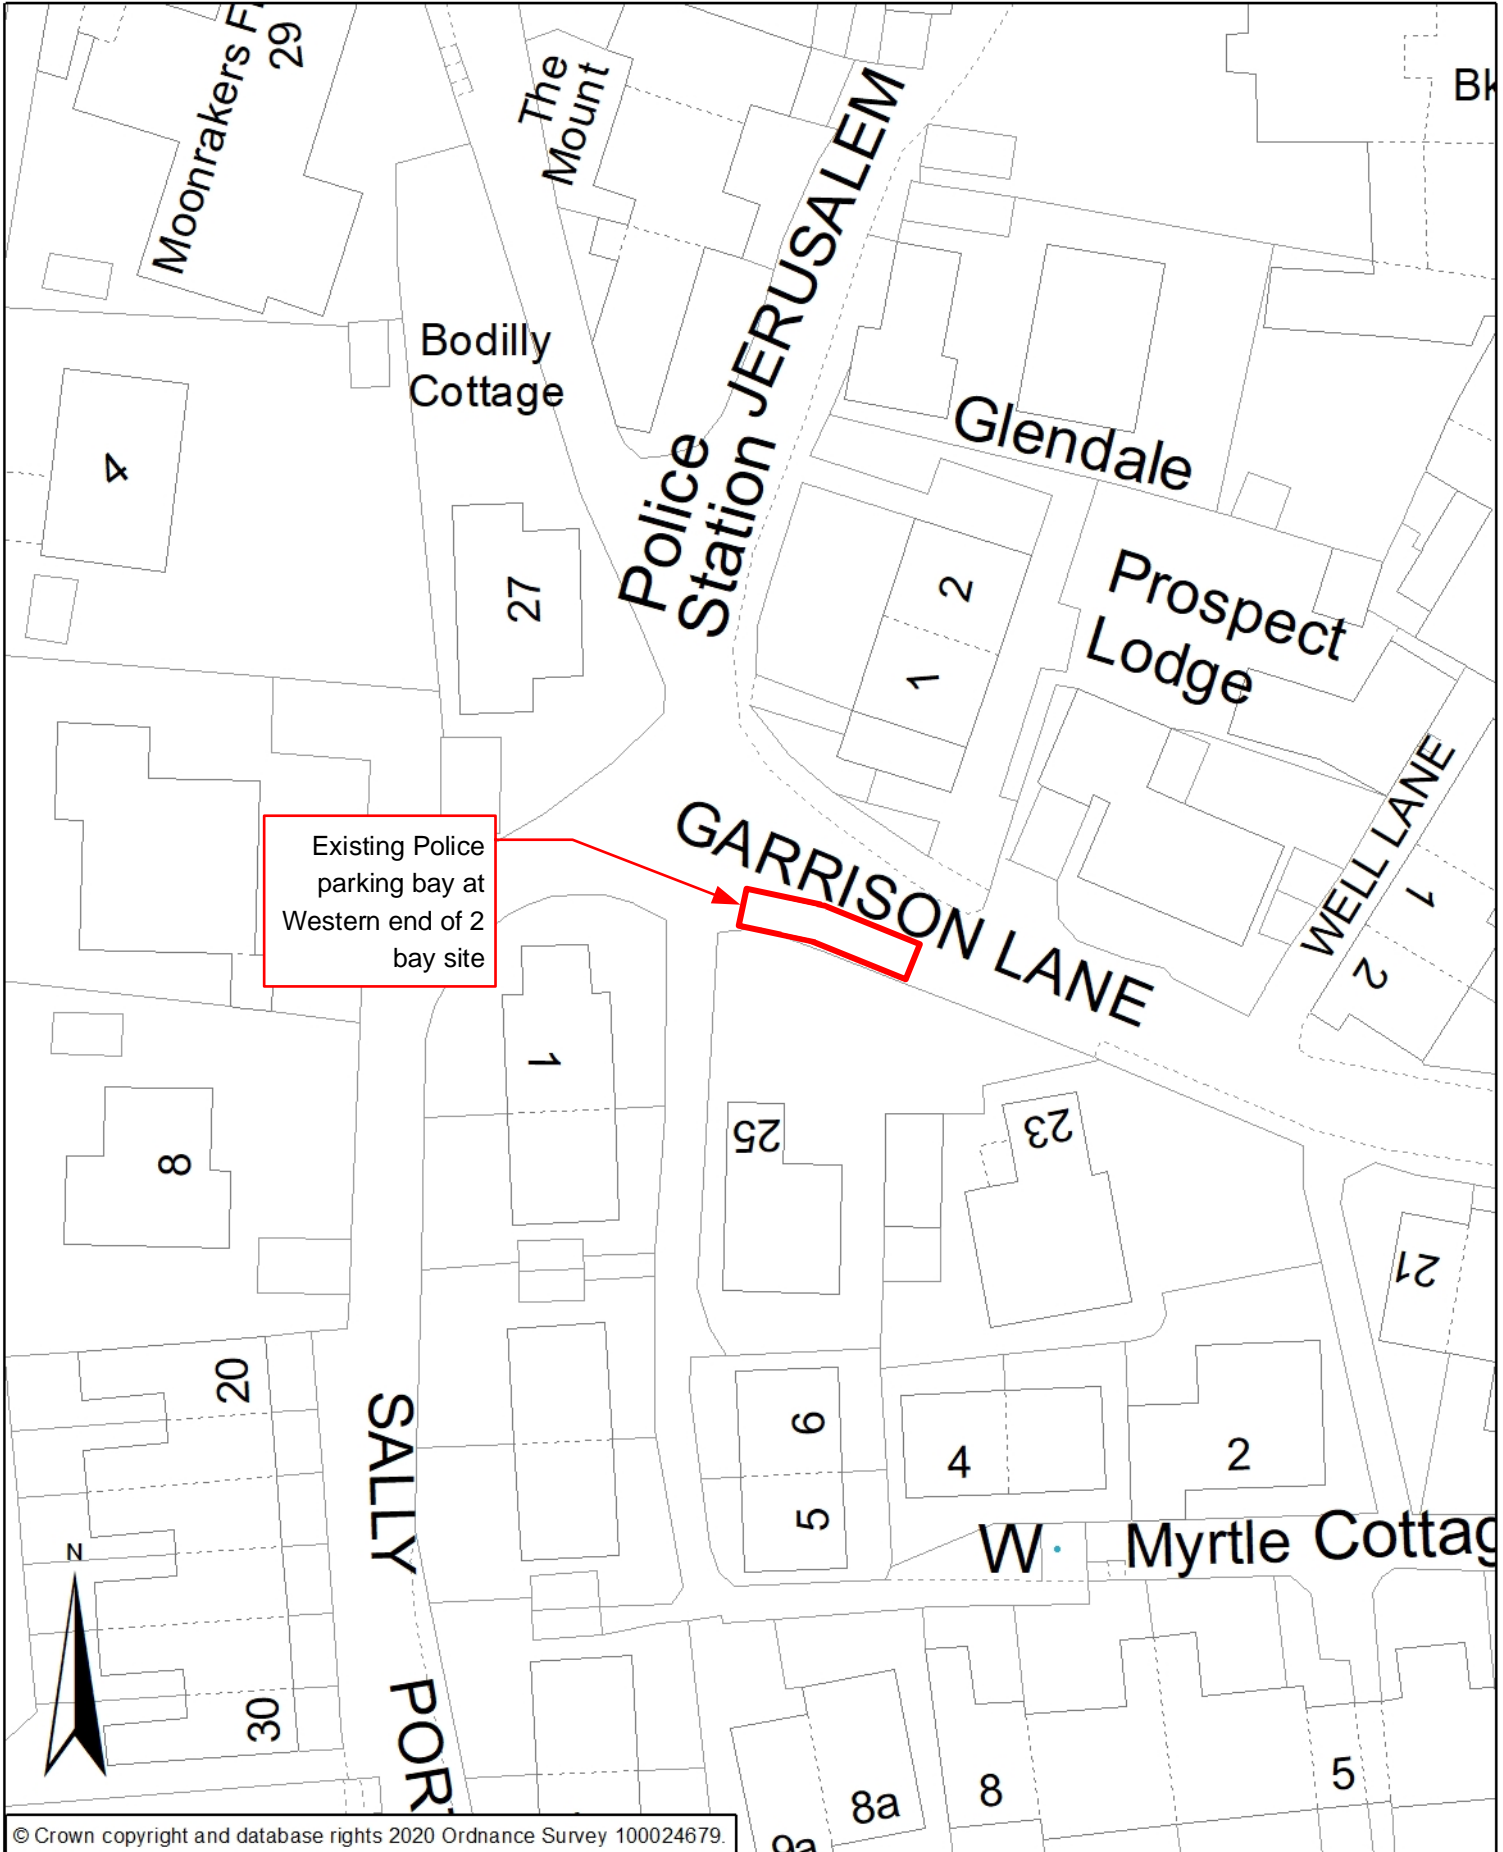

Council of the ISLES OF SCILLY

Site 3, Police Station, Garrison Lane, St Mary's. Isles of Scilly

Block Plan - Existing

© Crown copyright and database rights 2020 Ordnance Survey 100024679.

1:500 @A4 0 2.5 5 10 15 20 25 Meters