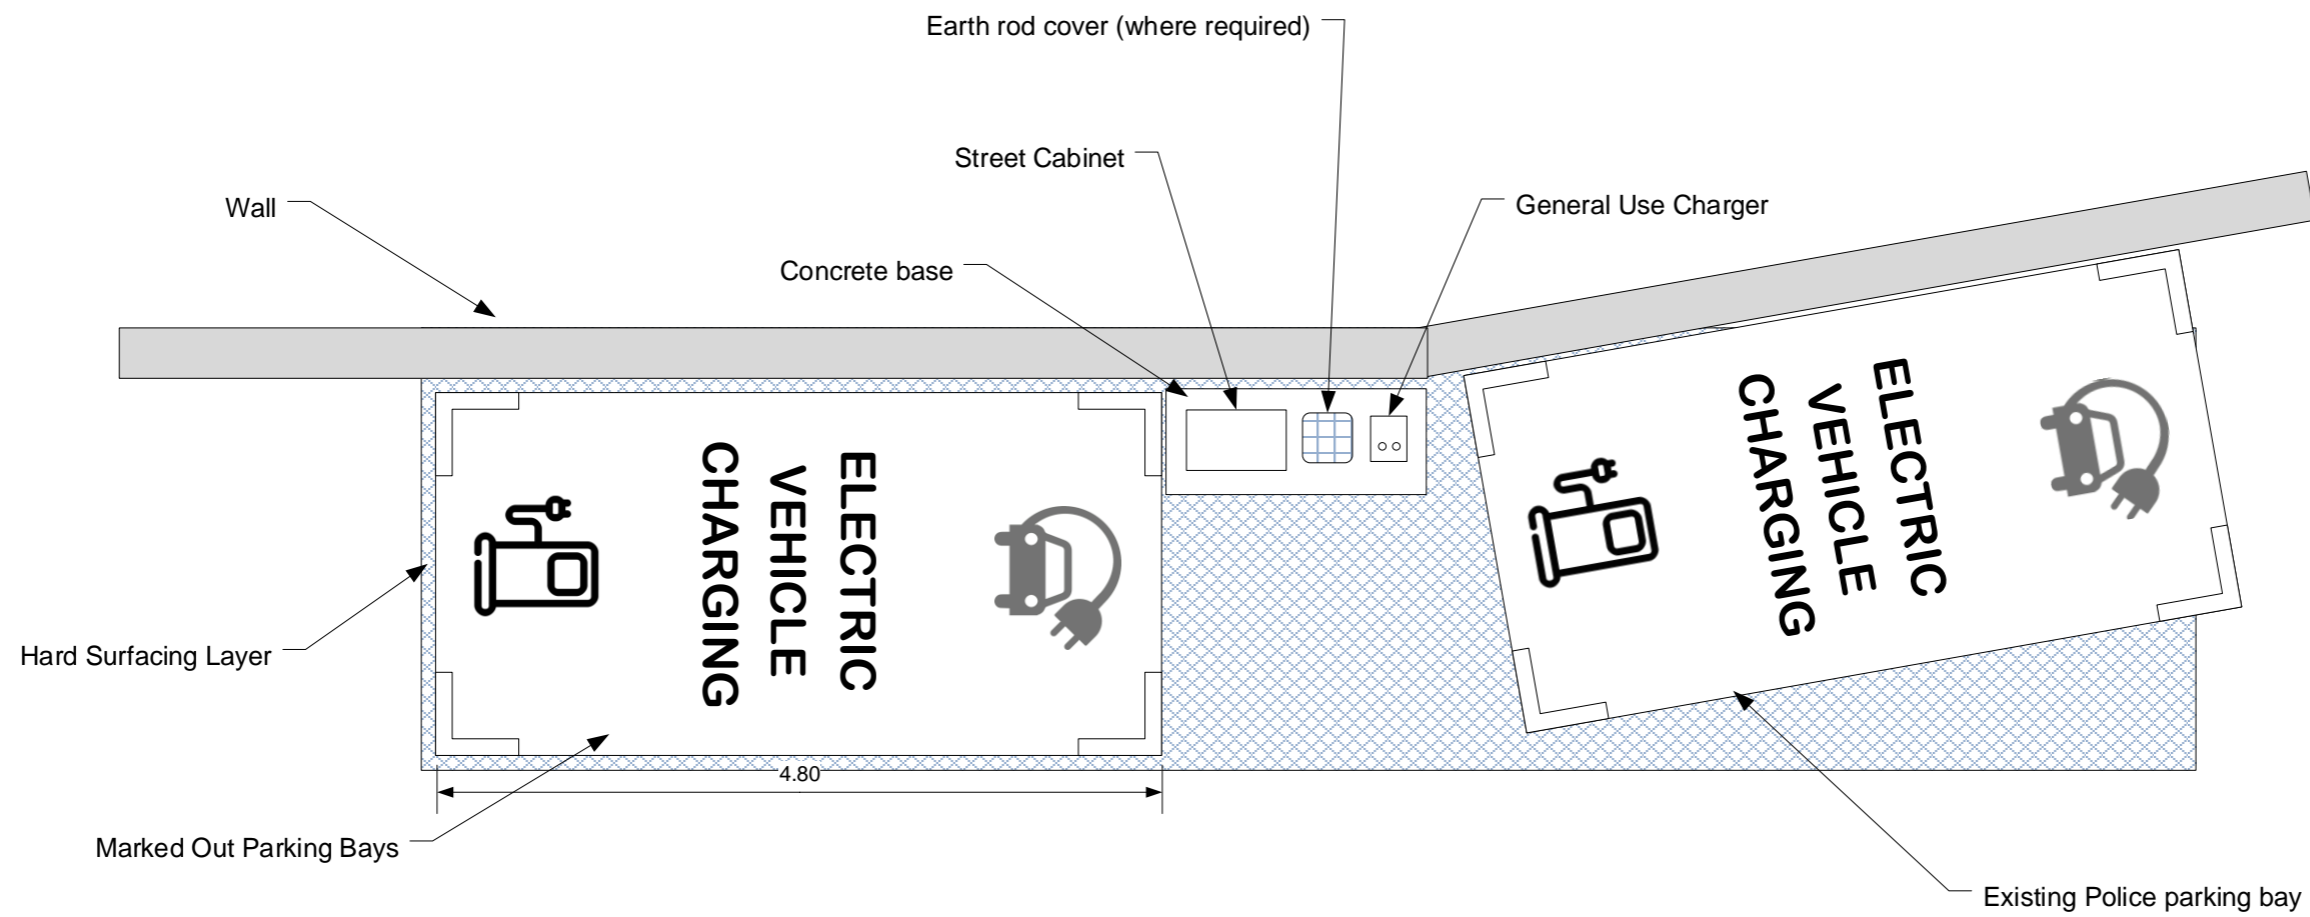

Notes

Diagram showing EV car parking layouts with charging and supply equipment..

Project	loS GO-EV
Client	loSCV
Date	16/02/2020
Scale	1:50
Drawn	DJH
Drawing	GO-EV Site 3 Layout Plans
Revision	04

Designed By