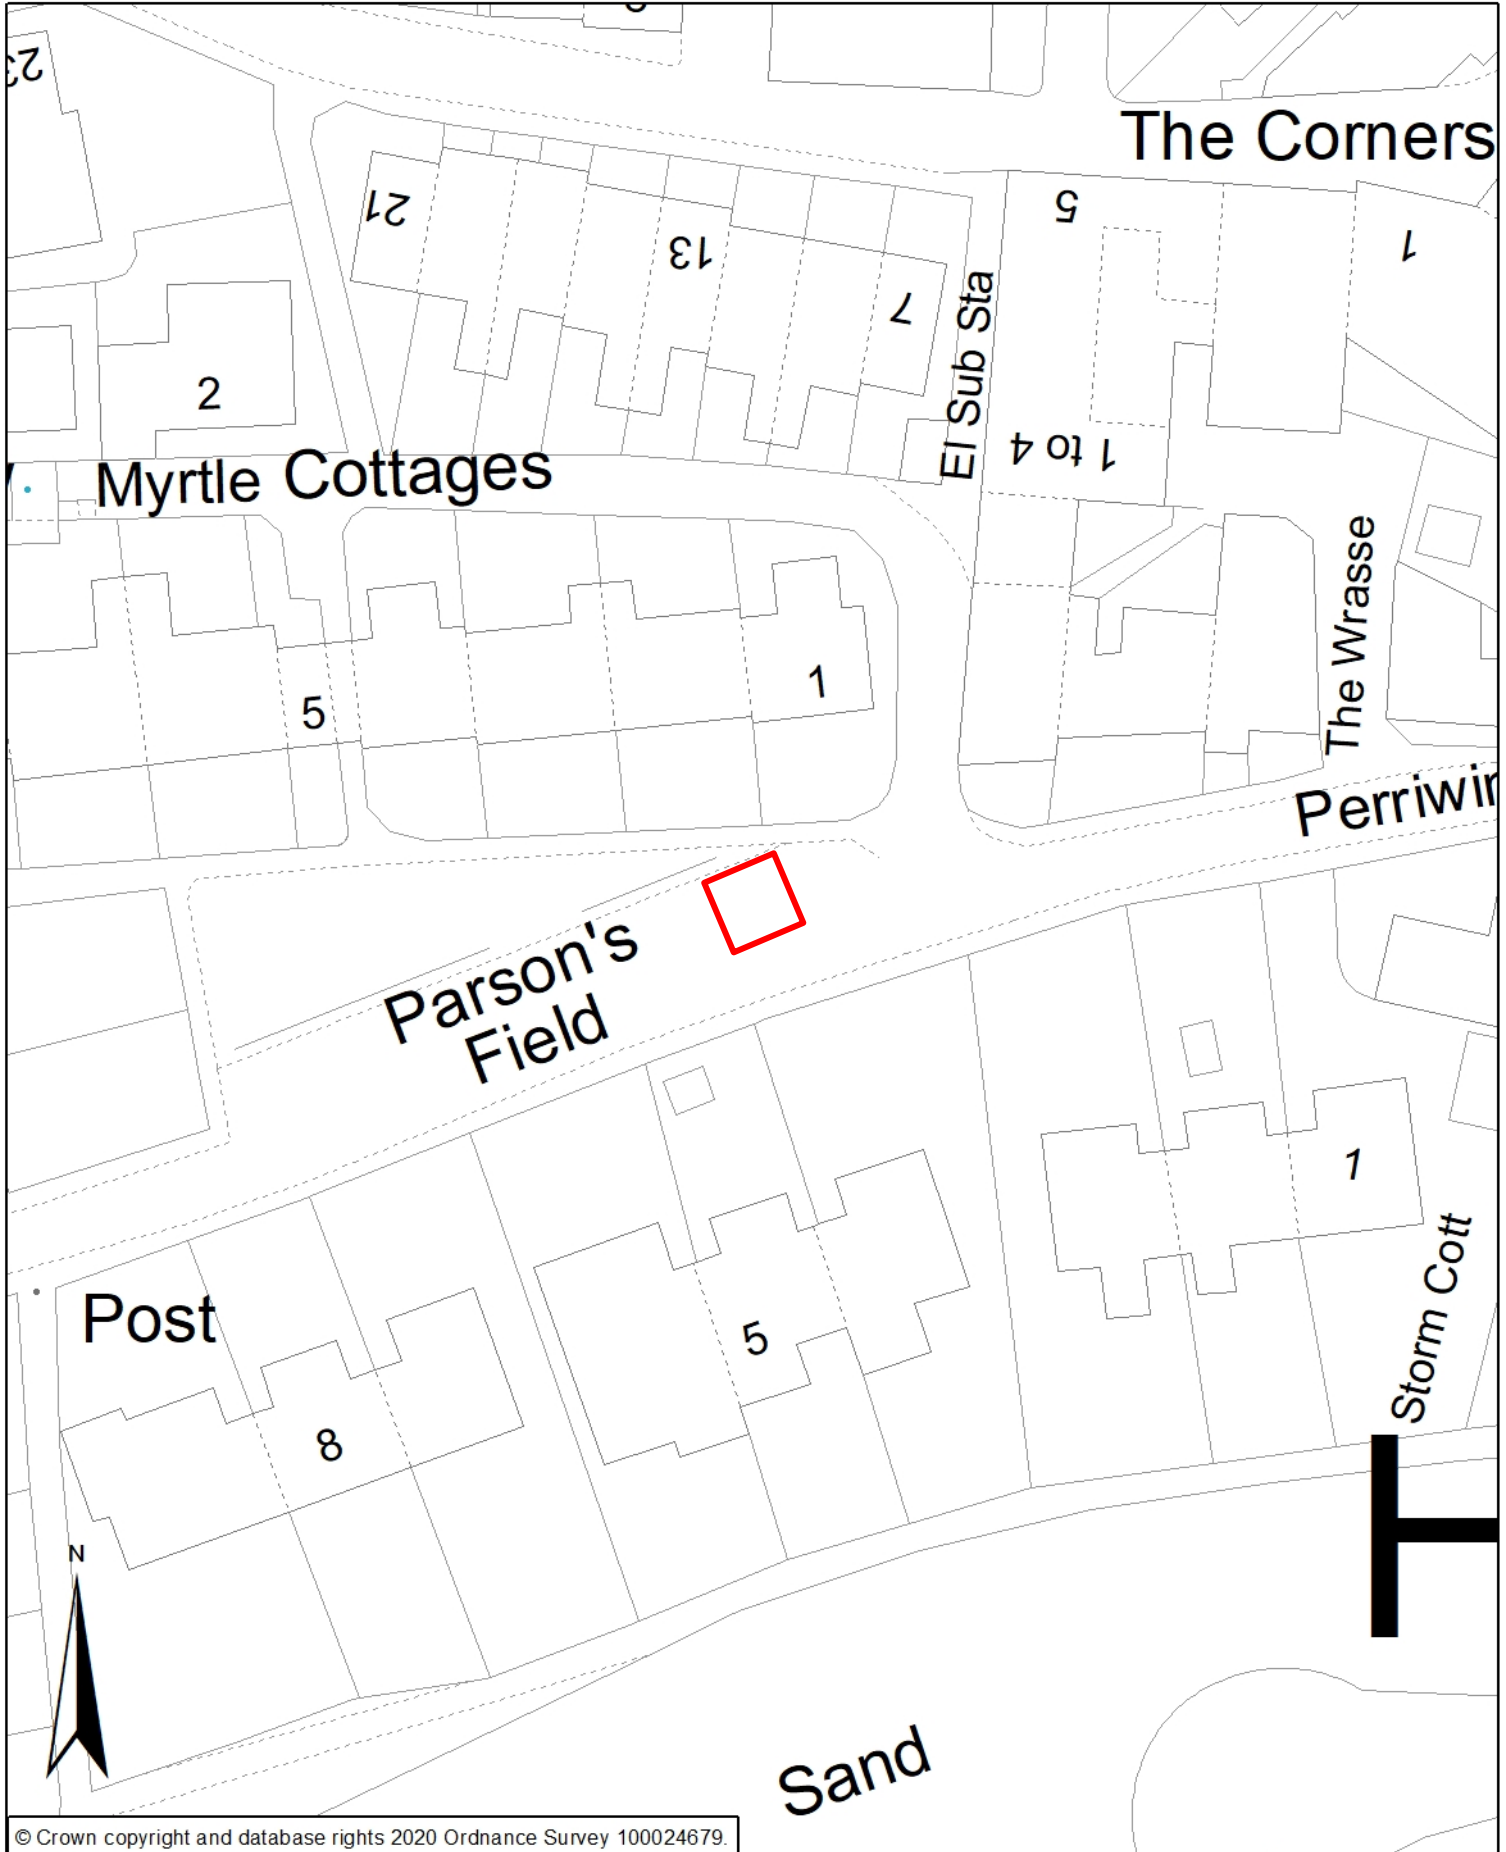

Council of the ISLES OF SCILLY

Site 2A, Parsons Field, St Mary's. Isles of Scilly

Block Plan - Existing

© Crown copyright and database rights 2020 Ordnance Survey 100024679.

1:500 @A4 0 2.5 5 10 15 20 25 Meters